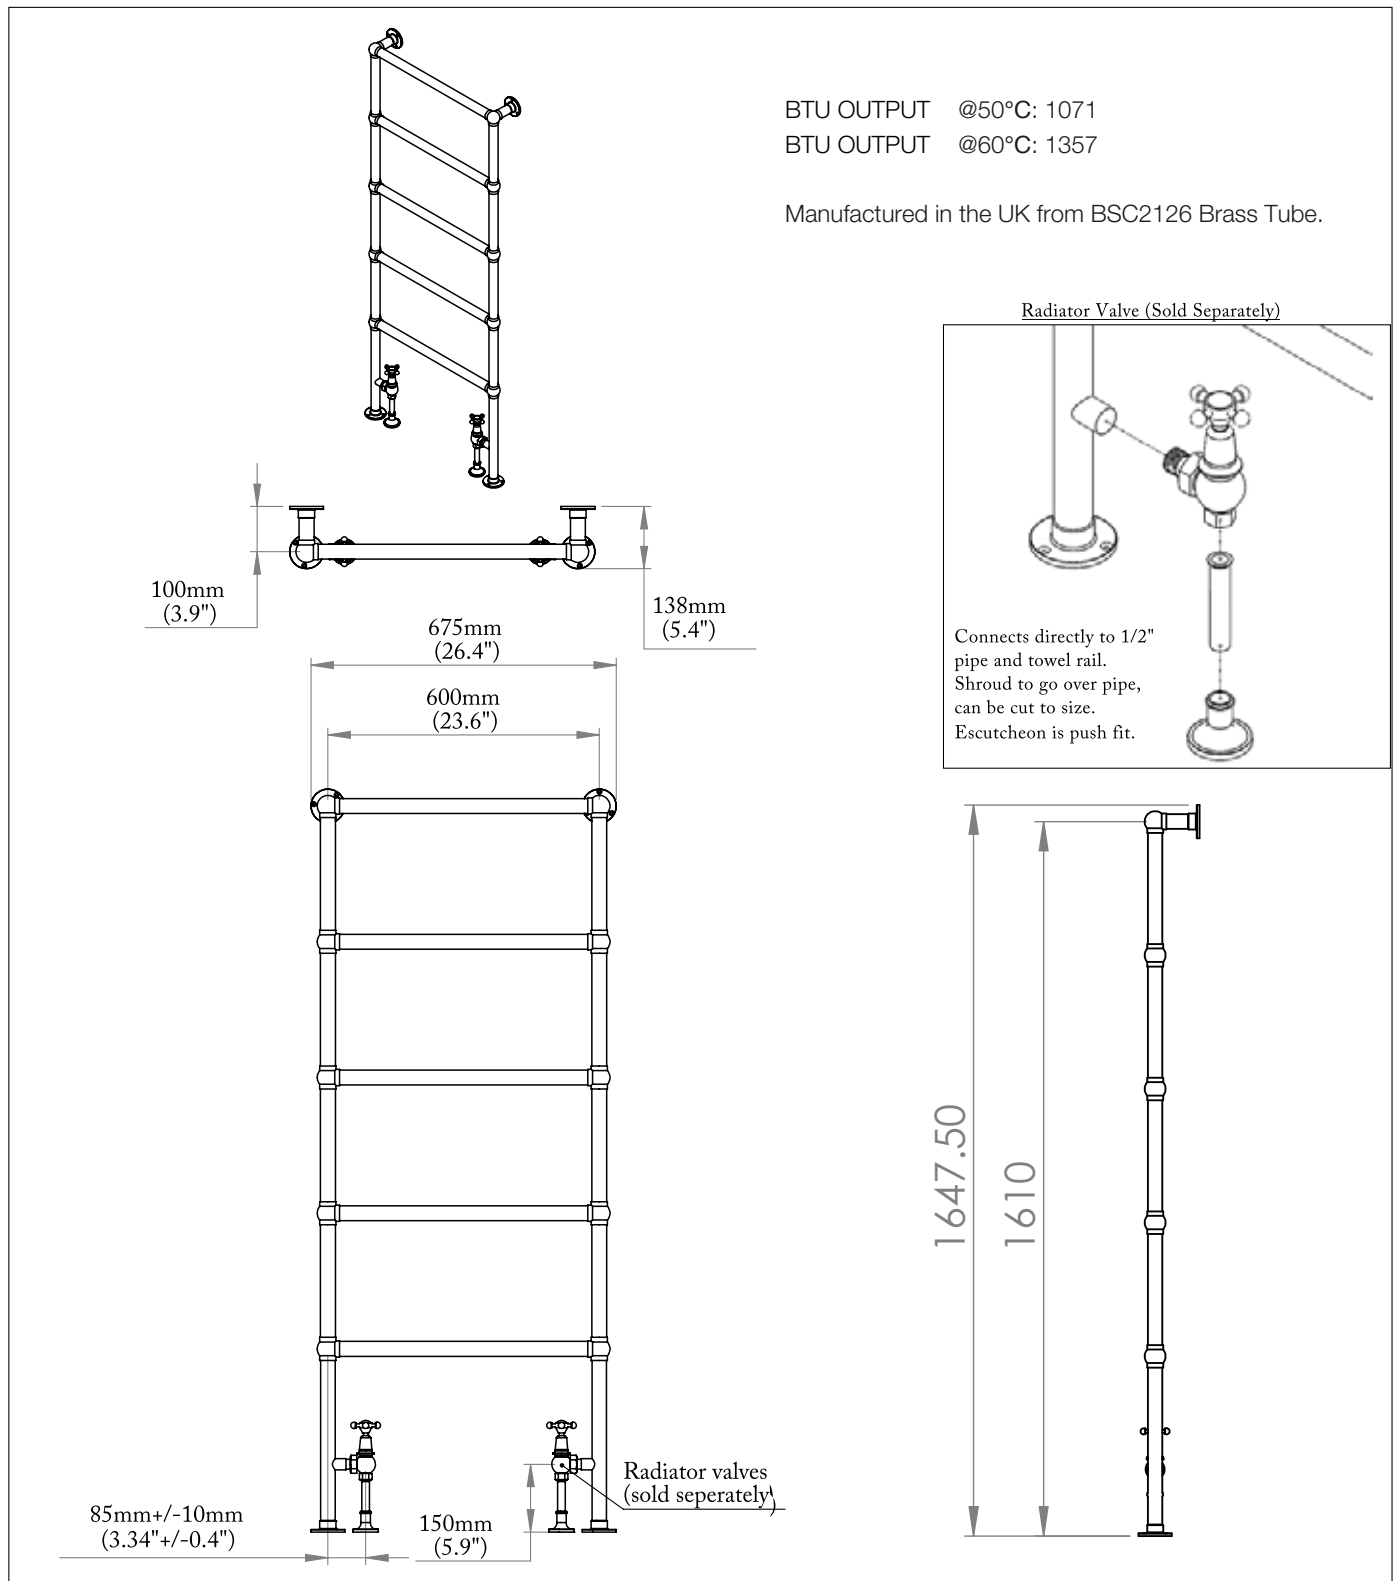

The Original Ladder Towel Rail (Standard)

DIMENSIONS (mm)

PLEASE NOTE: Whilst every effort is made to ensure the accuracy of these specification sheets, they are subject to change without notice as part of the company's ongoing product development process.