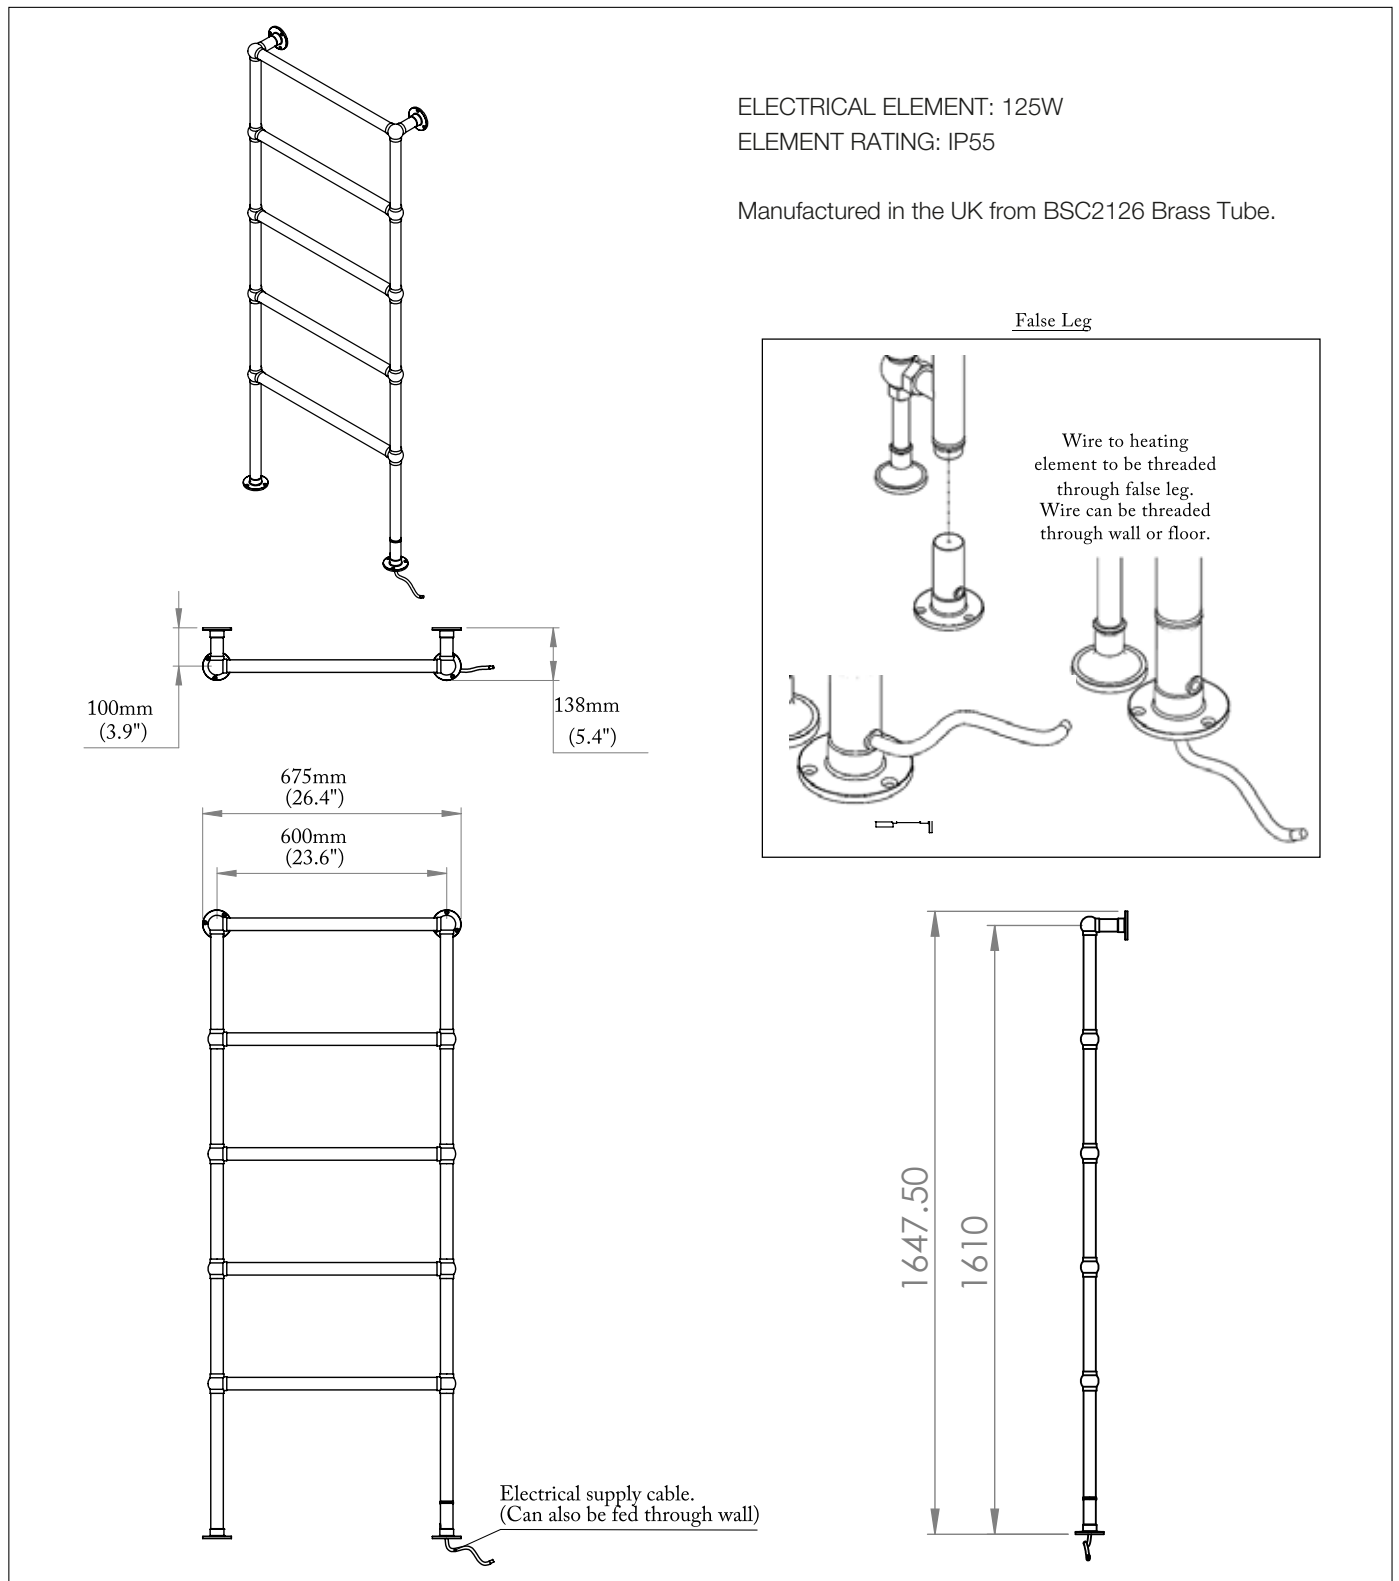

The Original Ladder Towel Rail (Electric)

DIMENSIONS (mm)

PLEASE NOTE: Whilst every effort is made to ensure the accuracy of these specification sheets, they are subject to change without notice as part of the company's ongoing product development process.