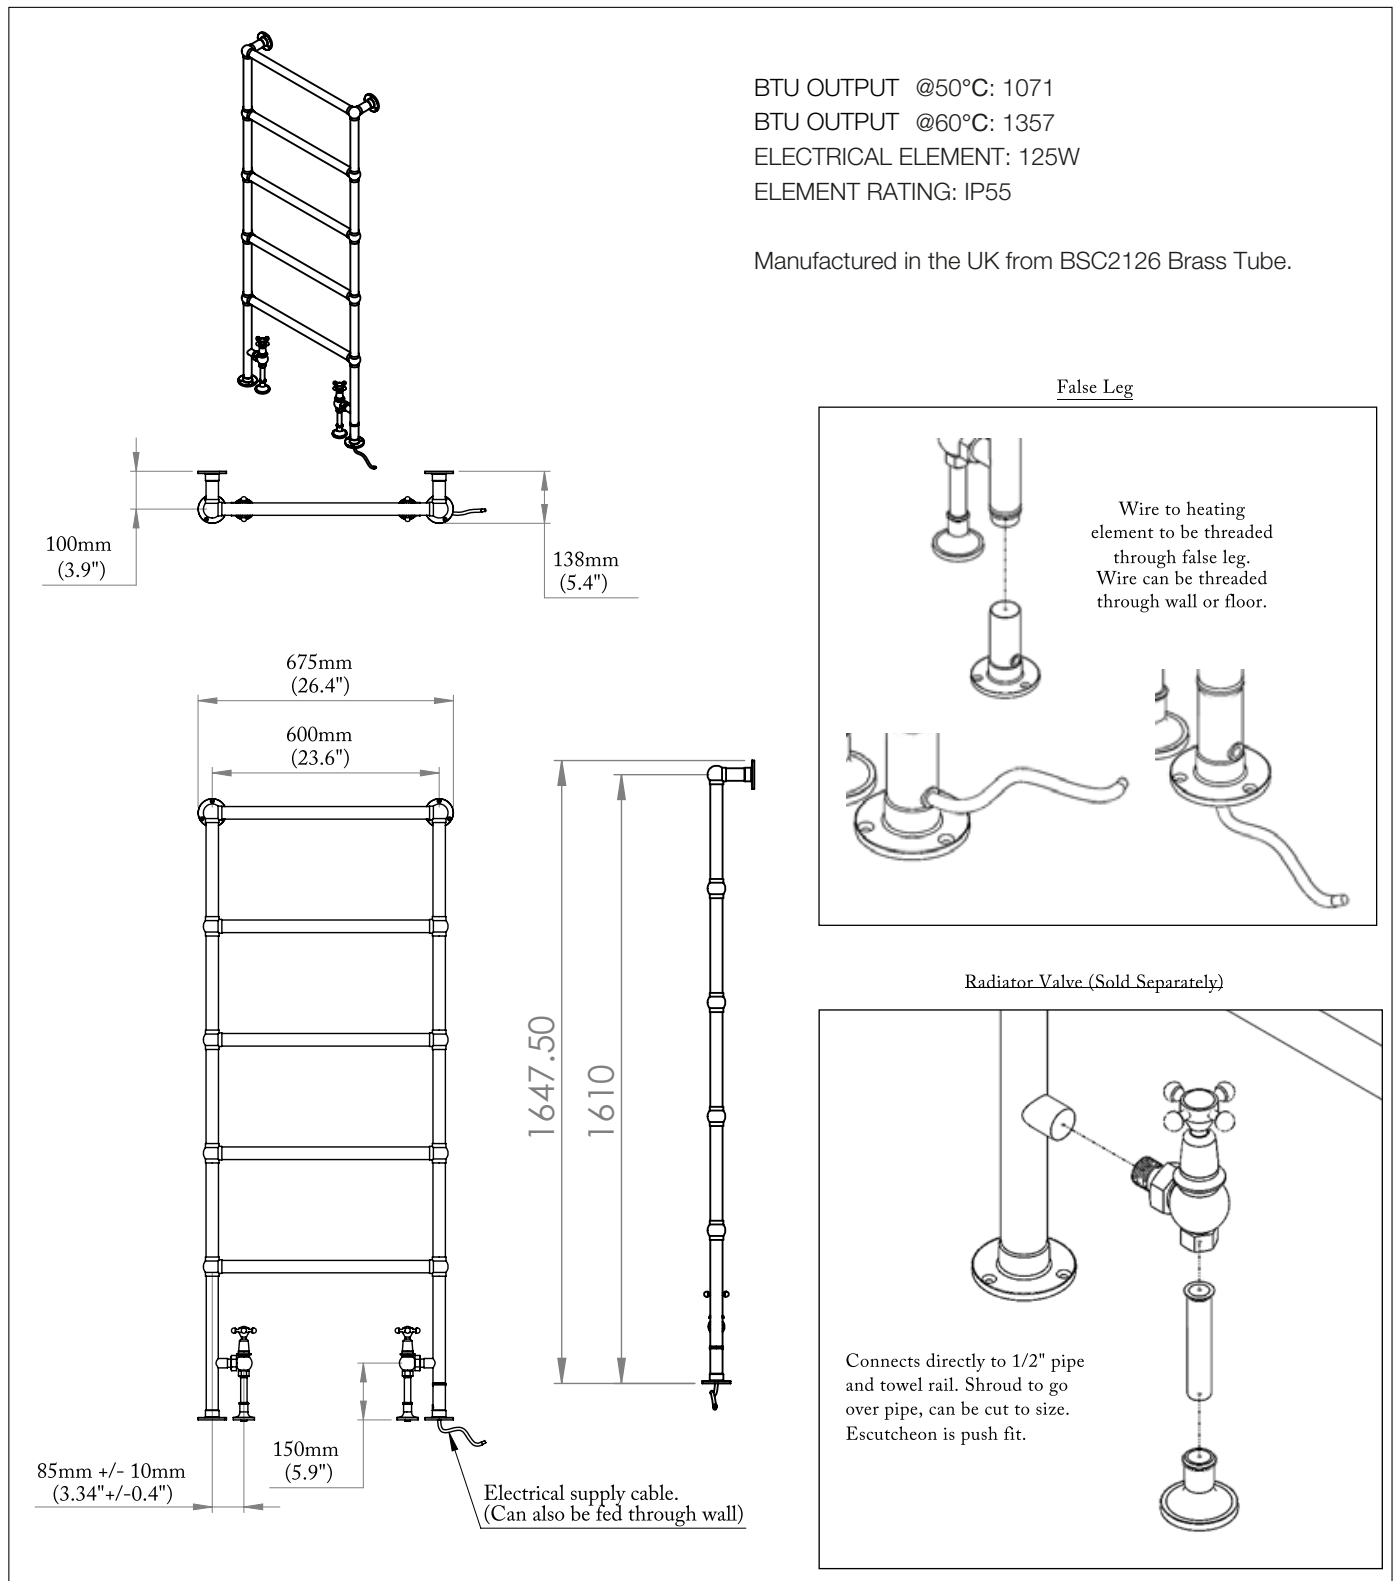

The Original Ladder Towel Rail (Dual Fuel)

DIMENSIONS (mm)

PLEASE NOTE: Whilst every effort is made to ensure the accuracy of these specification sheets, they are subject to change without notice as part of the company's ongoing product development process.