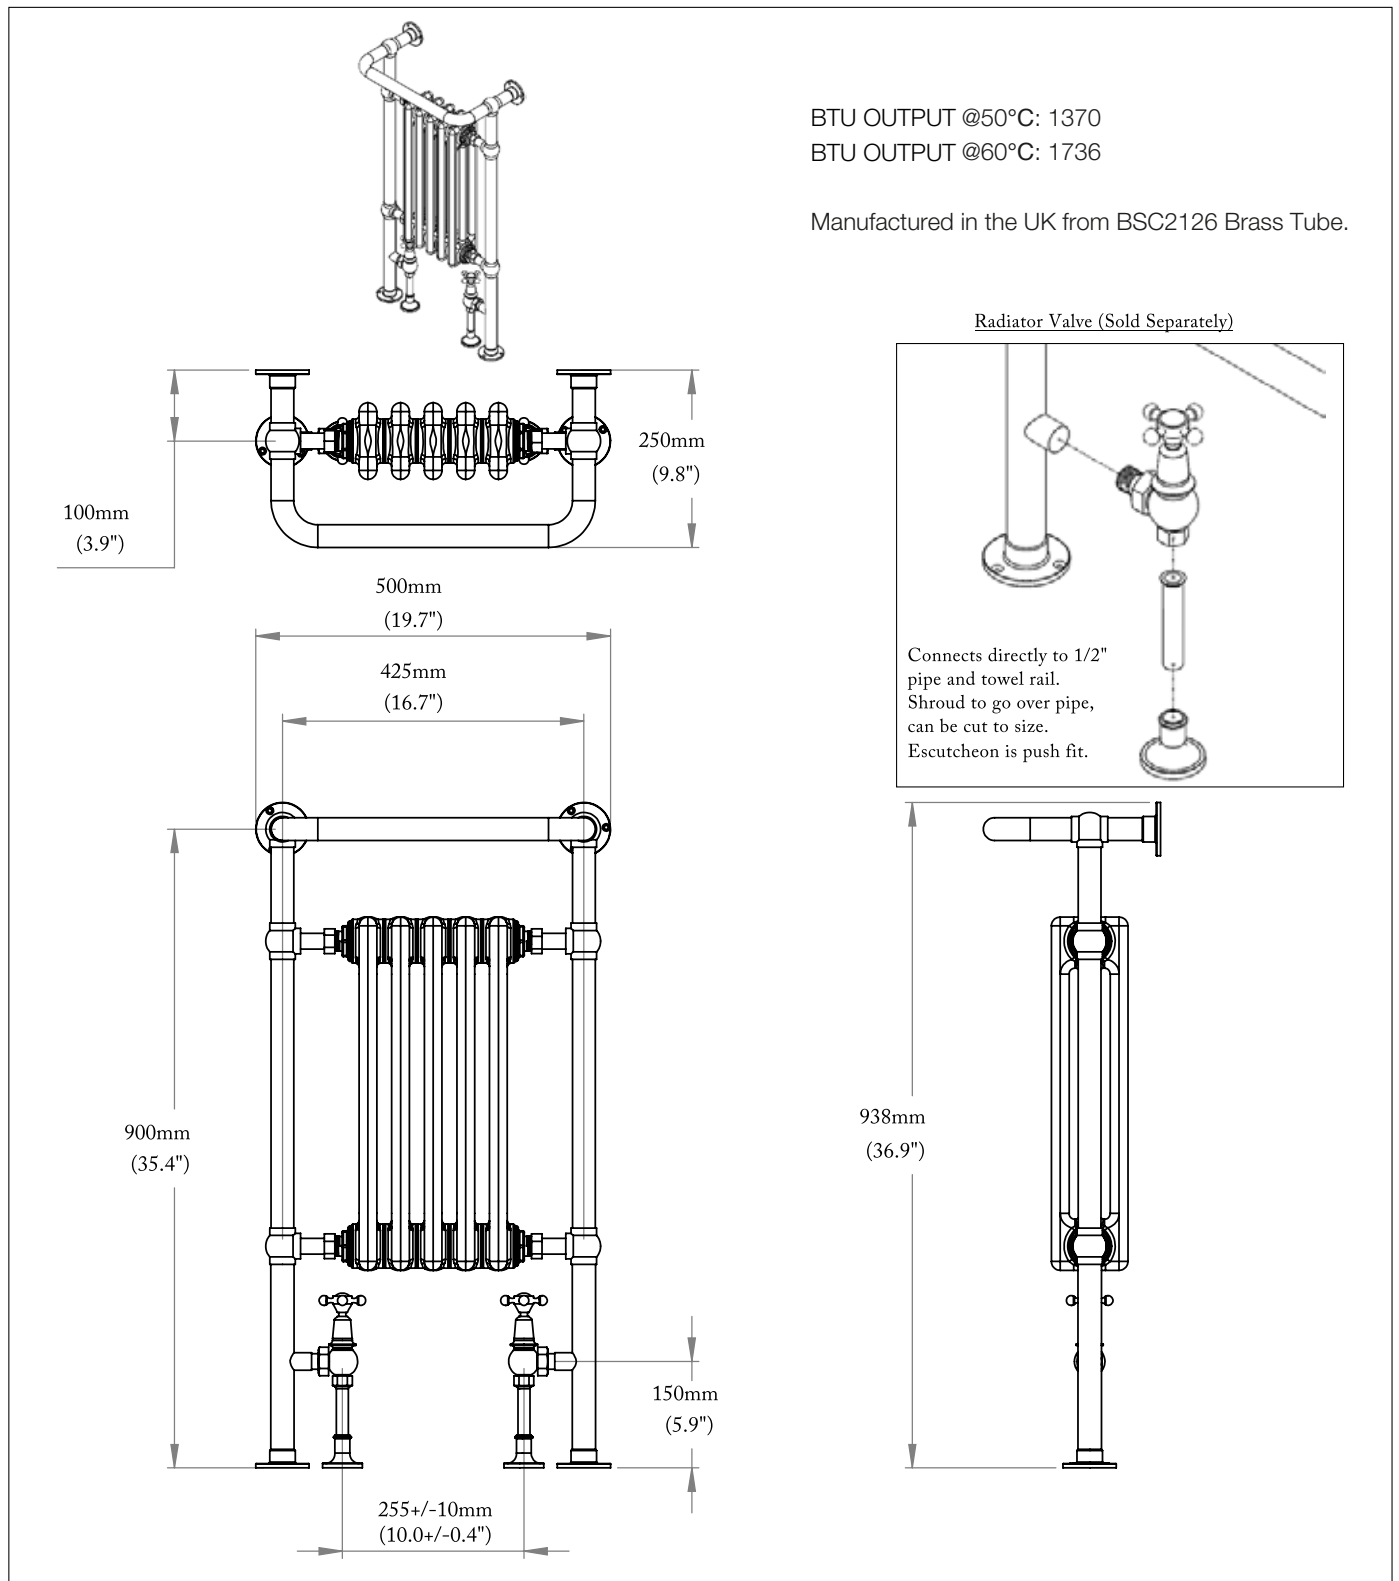

# The Original Cloakroom Towel Radiator (Standard)

## DIMENSIONS (mm)

PLEASE NOTE: Whilst every effort is made to ensure the accuracy of these specification sheets, they are subject to change without notice as part of the company's ongoing product development process.