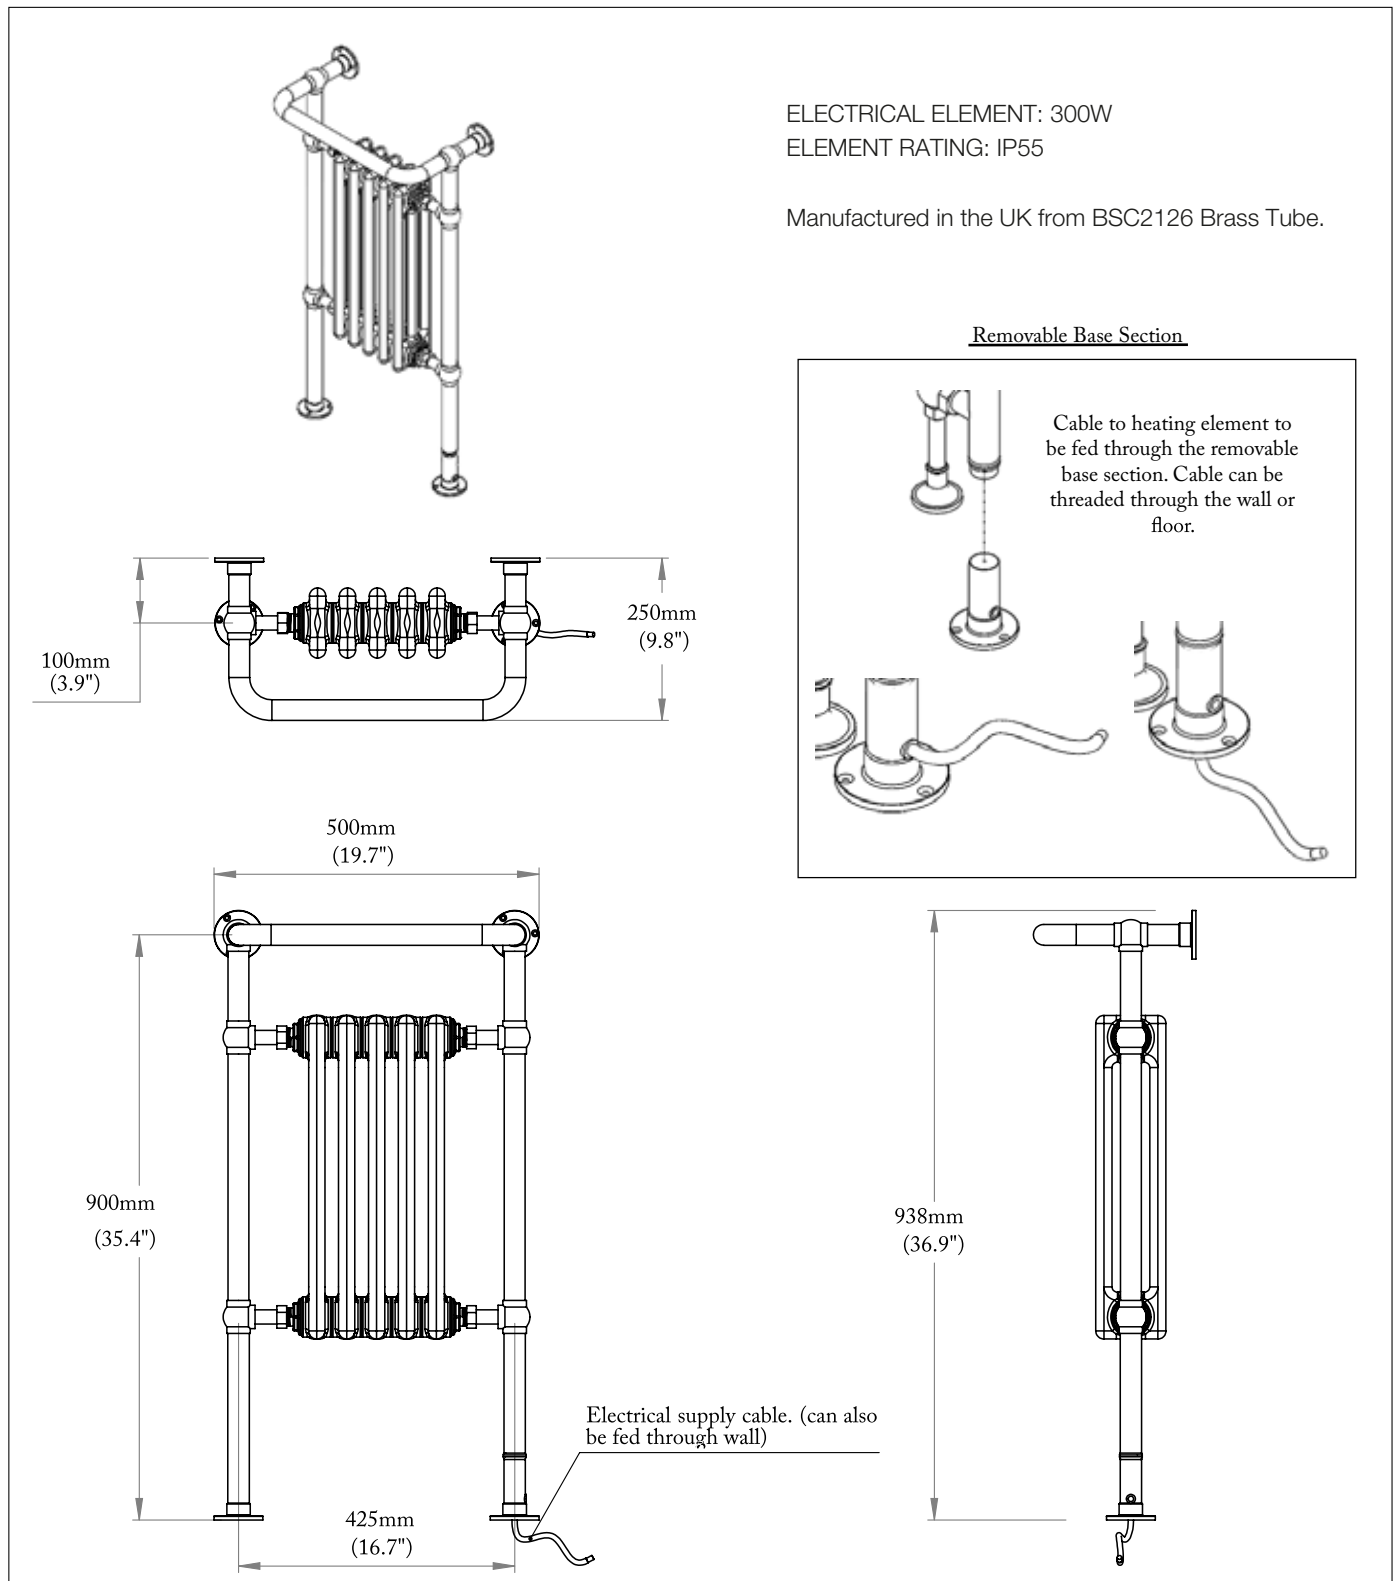

The Original Cloakroom Towel Radiator (Electric)

DIMENSIONS (mm)

PLEASE NOTE: Whilst every effort is made to ensure the accuracy of these specification sheets, they are subject to change without notice as part of the company's ongoing product development process.