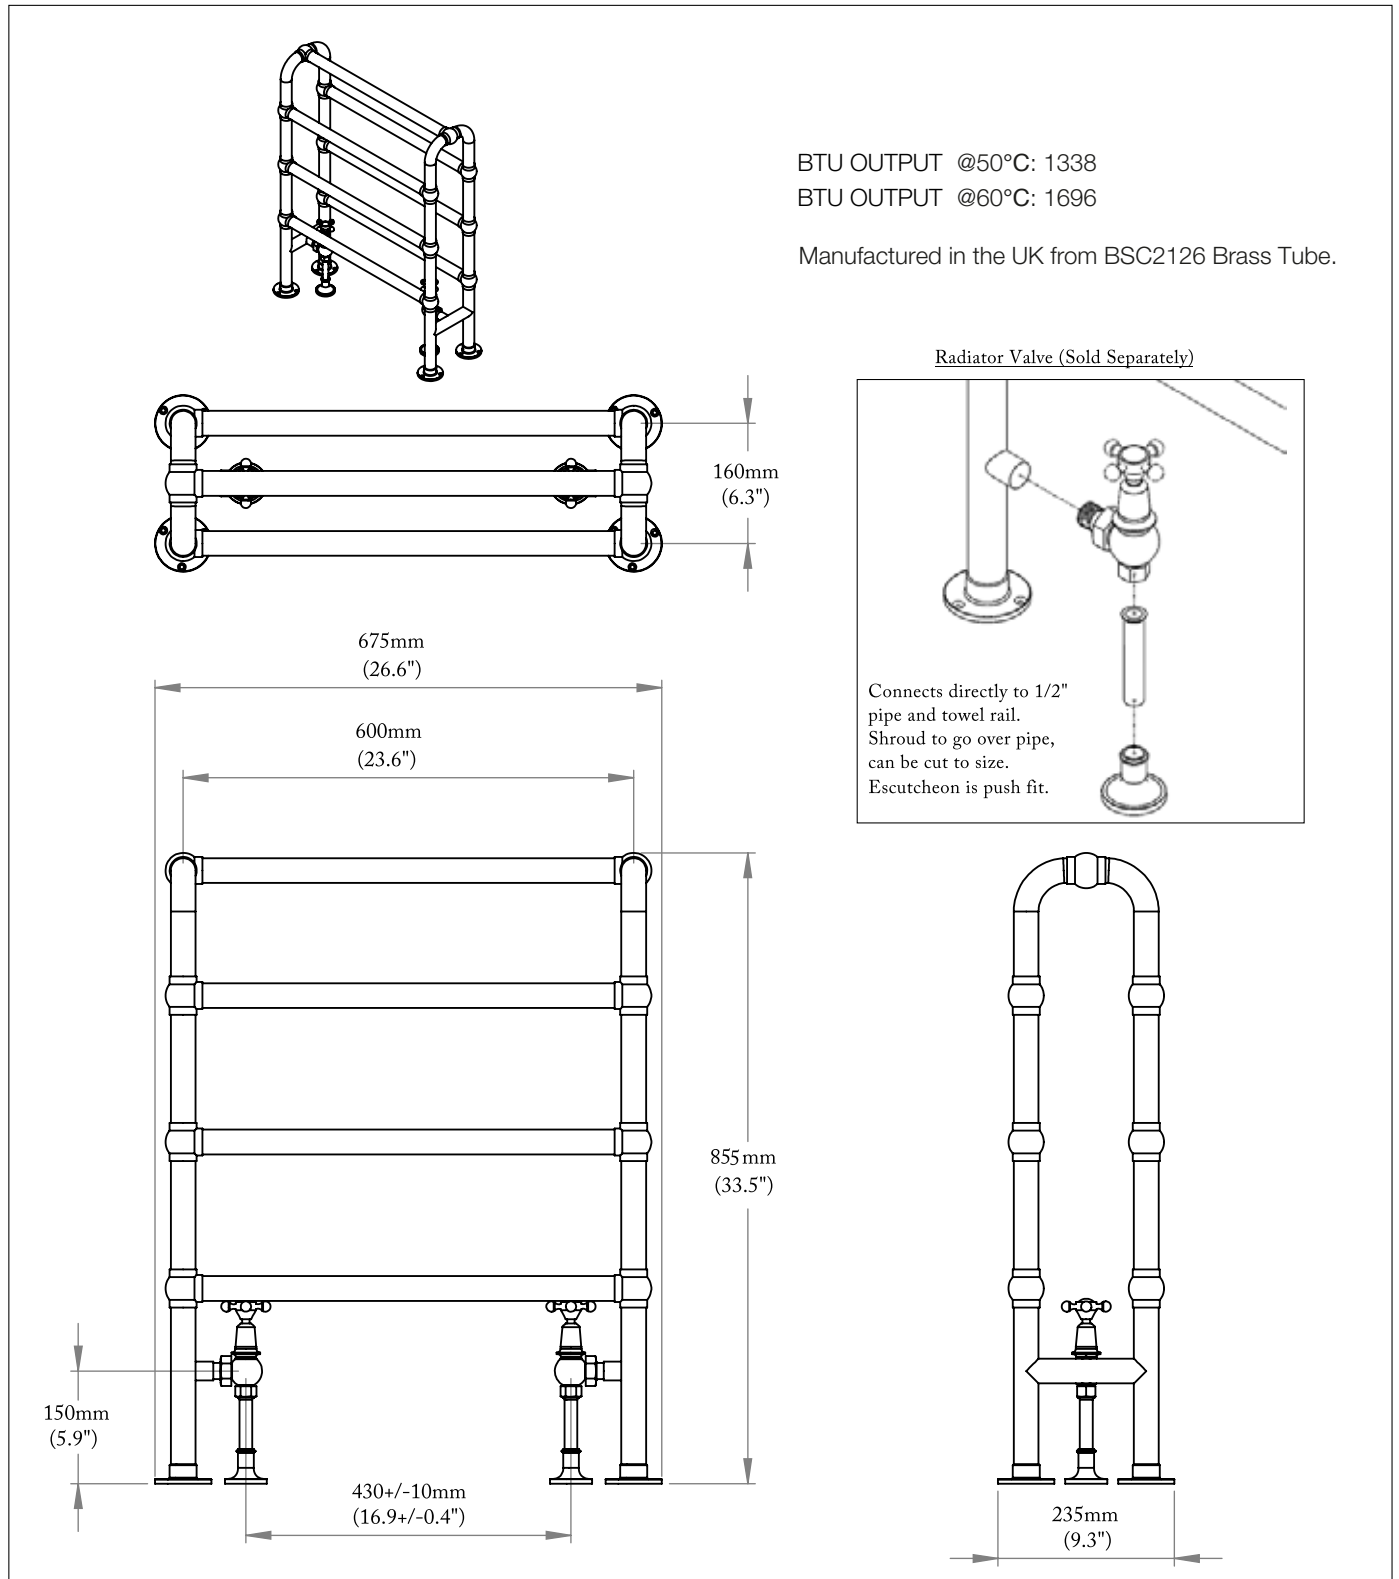

The Original Arched Three Bar Towel Rail (Standard)

DIMENSIONS (mm)

PLEASE NOTE: Whilst every effort is made to ensure the accuracy of these specification sheets, they are subject to change without notice as part of the company's ongoing product development process.