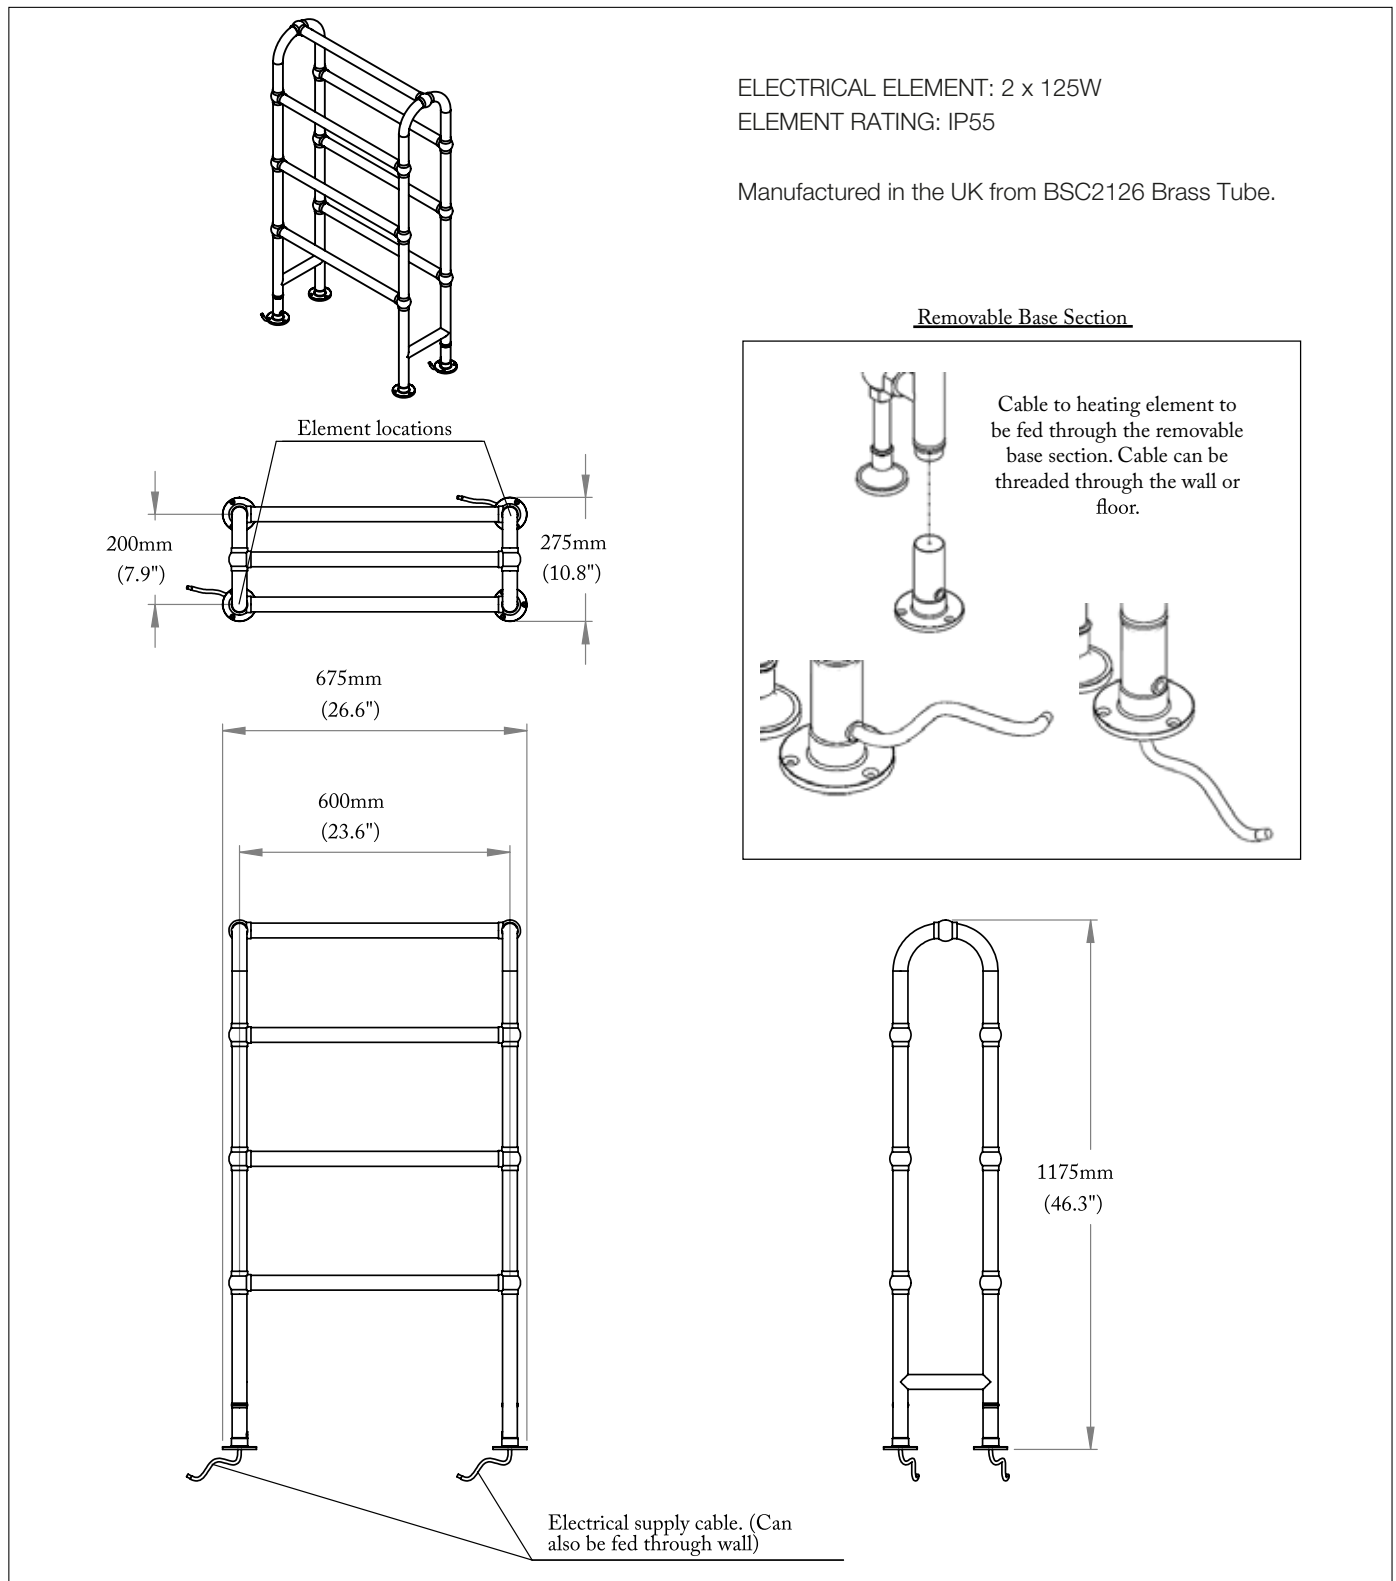

The Original Arched Ladder Towel Rail (Electric)

DIMENSIONS (mm)

PLEASE NOTE: Whilst every effort is made to ensure the accuracy of these specification sheets, they are subject to change without notice as part of the company's ongoing product development process.