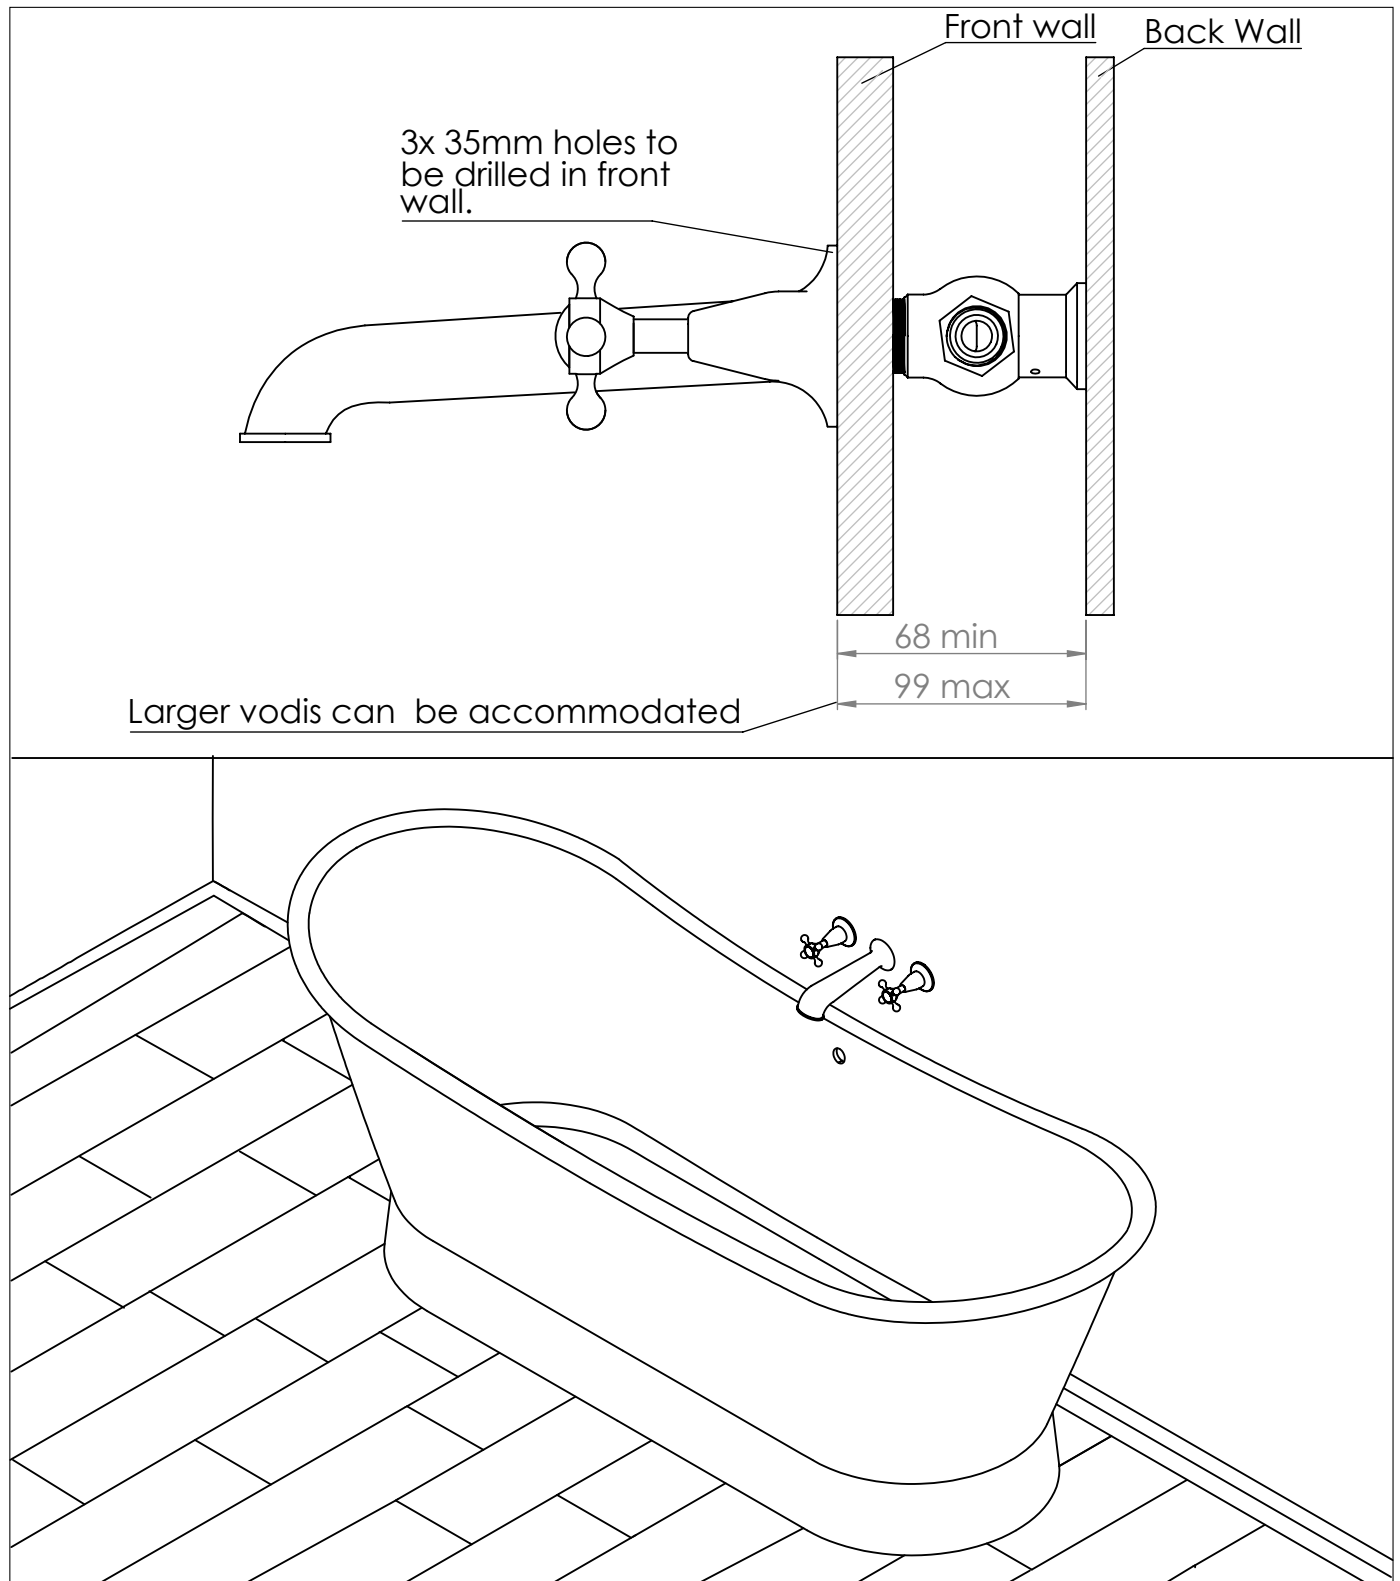

# The English Wall Mounted Three Hole Bathtub Filler

## DIMENSIONS (mm)

PLEASE NOTE: Whilst every effort is made to ensure the accuracy of these specification sheets, they are subject to change without notice as part of the company's ongoing product development process.

# The English Wall Mounted Three Hole Bathtub Filler

DIMENSIONS (mm)

PLEASE NOTE: Whilst every effort is made to ensure the accuracy of these specification sheets, they are subject to change without notice as part of the company's ongoing product development process.