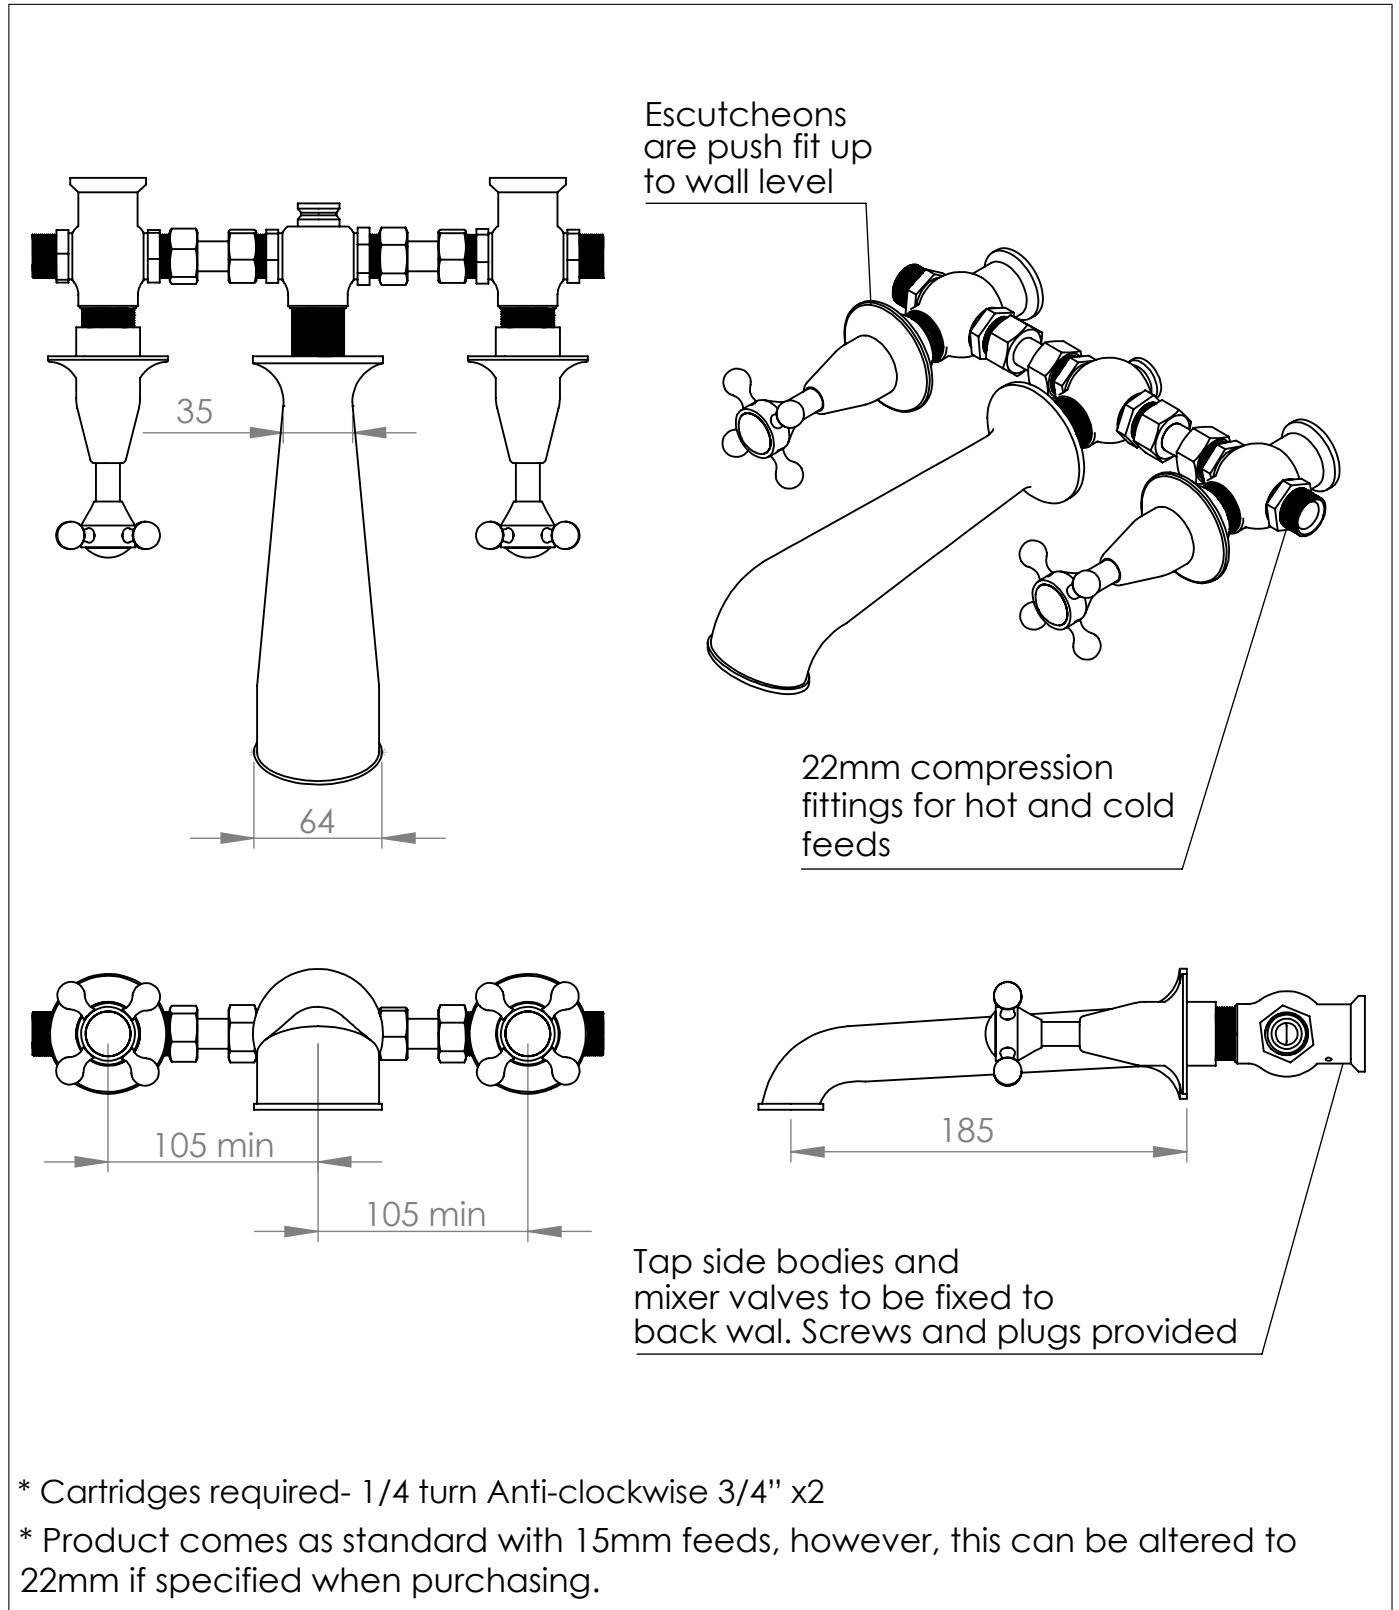

# The English Wall Mounted Three Hole Bathtub Filler

## DIMENSIONS (mm)

PLEASE NOTE: Whilst every effort is made to ensure the accuracy of these specification sheets, they are subject to change without notice as part of the company's ongoing product development process.

# The English Wall Mounted Three Hole Bathtub Filler

DIMENSIONS (mm)

PLEASE NOTE: Whilst every effort is made to ensure the accuracy of these specification sheets, they are subject to change without notice as part of the company's ongoing product development process.