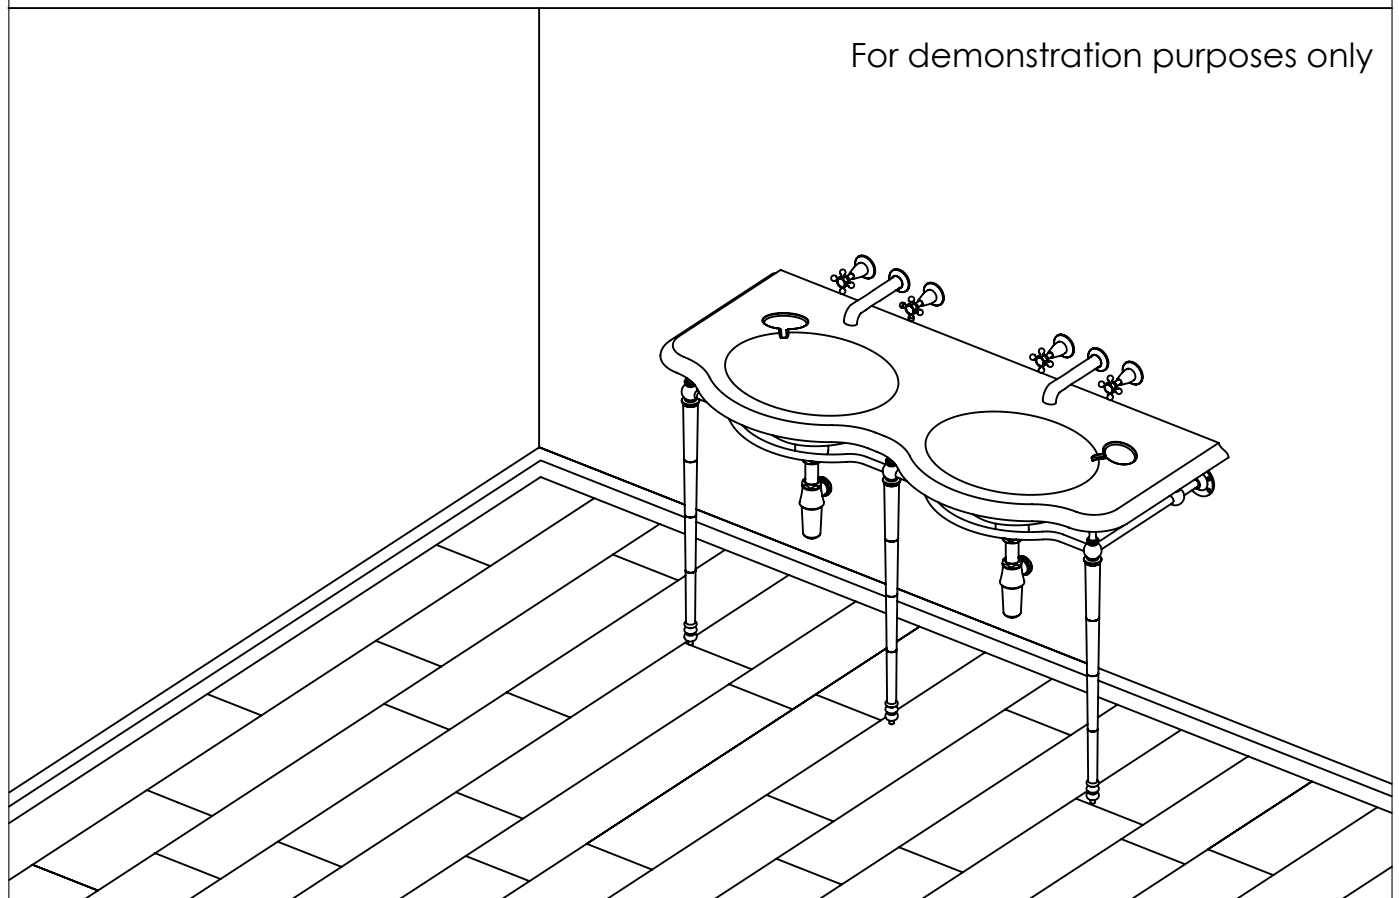

The English Wall Mounted Three Hole Basin Tap

DIMENSIONS (mm)

PLEASE NOTE: Whilst every effort is made to ensure the accuracy of these specification sheets, they are subject to change without notice as part of the company's ongoing product development process.