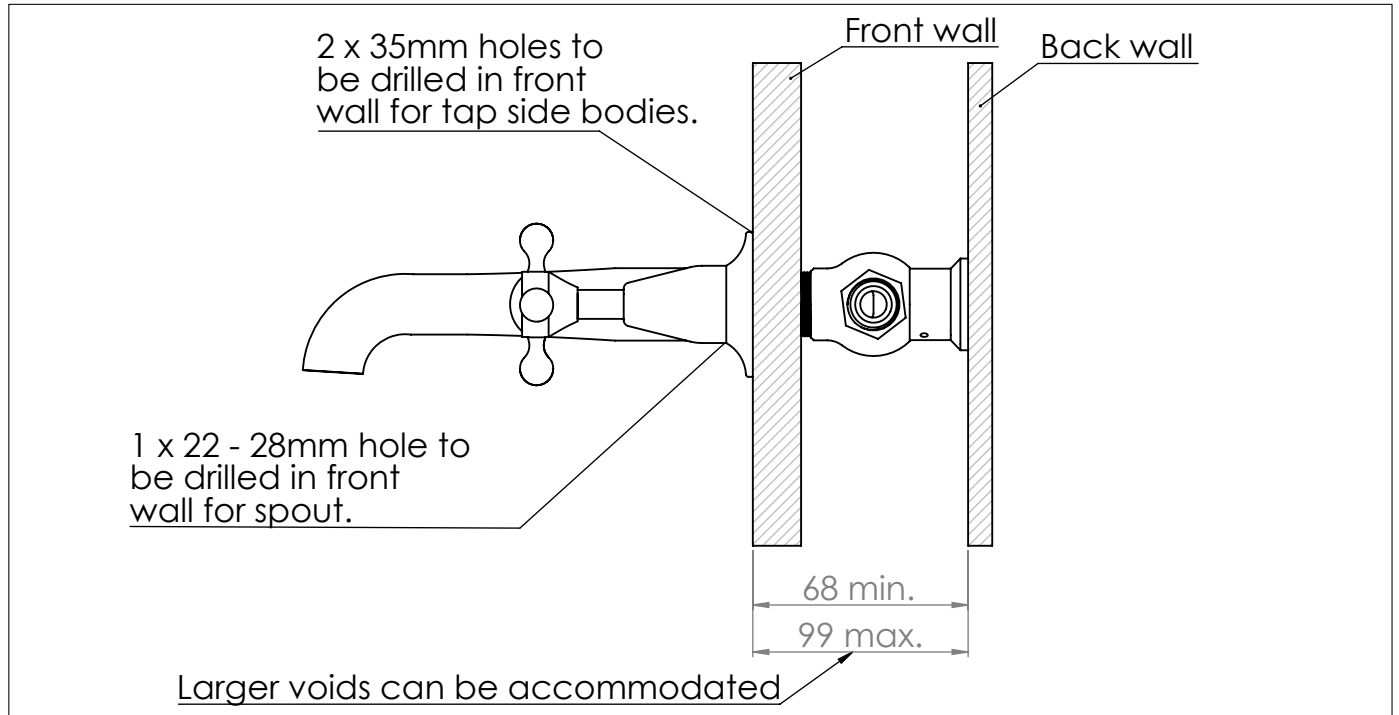

# The English Wall Mounted Three Hole Basin Tap

DIMENSIONS (mm)

PLEASE NOTE: Whilst every effort is made to ensure the accuracy of these specification sheets, they are subject to change without notice as part of the company's ongoing product development process.

# The English Wall Mounted Three Hole Basin Tap

## DIMENSIONS (mm)

PLEASE NOTE: Whilst every effort is made to ensure the accuracy of these specification sheets, they are subject to change without notice as part of the company's ongoing product development process.