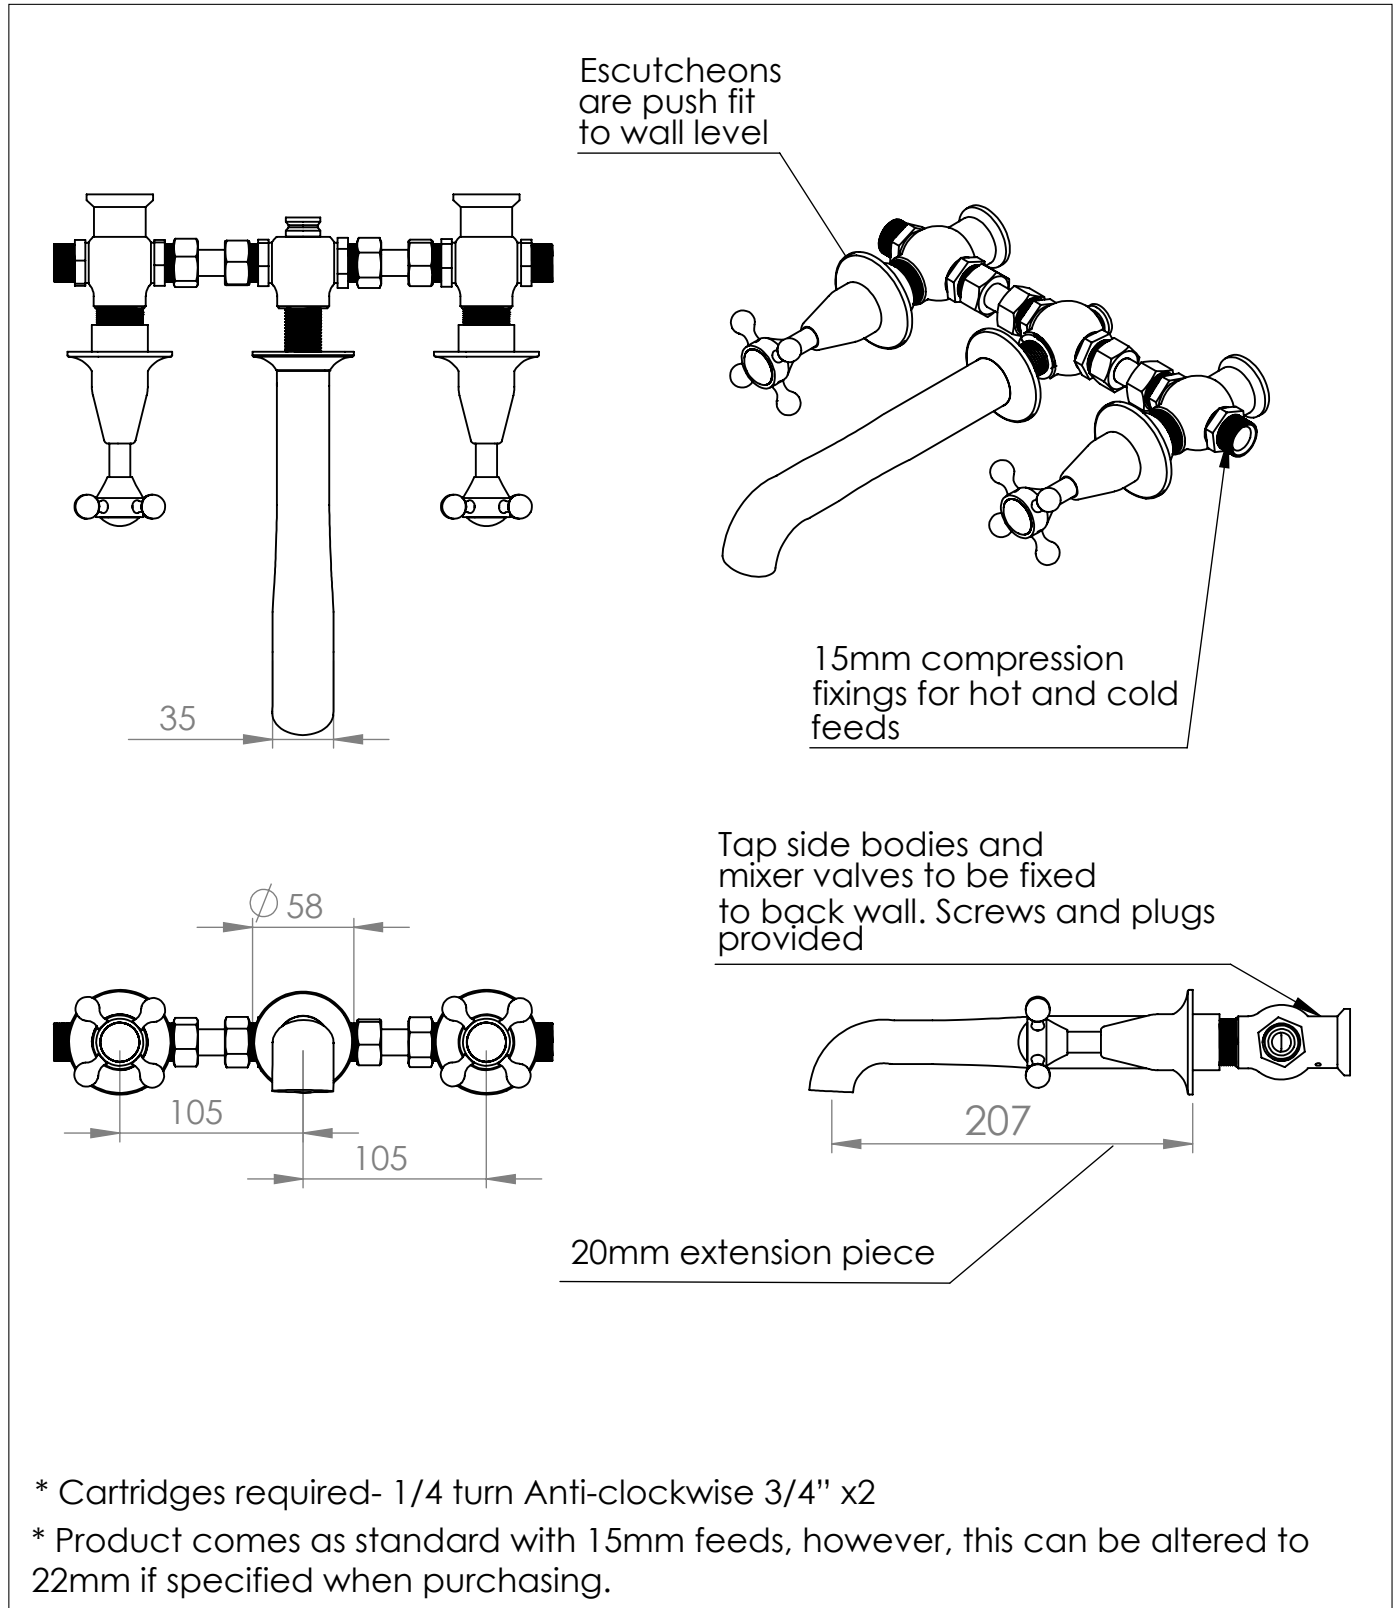

# The English Wall Mounted Three Hole Basin Tap

DIMENSIONS (mm)

PLEASE NOTE: Whilst every effort is made to ensure the accuracy of these specification sheets, they are subject to change without notice as part of the company's ongoing product development process.

# The English Wall Mounted Three Hole Basin Tap

## DIMENSIONS (mm)

PLEASE NOTE: Whilst every effort is made to ensure the accuracy of these specification sheets, they are subject to change without notice as part of the company's ongoing product development process.