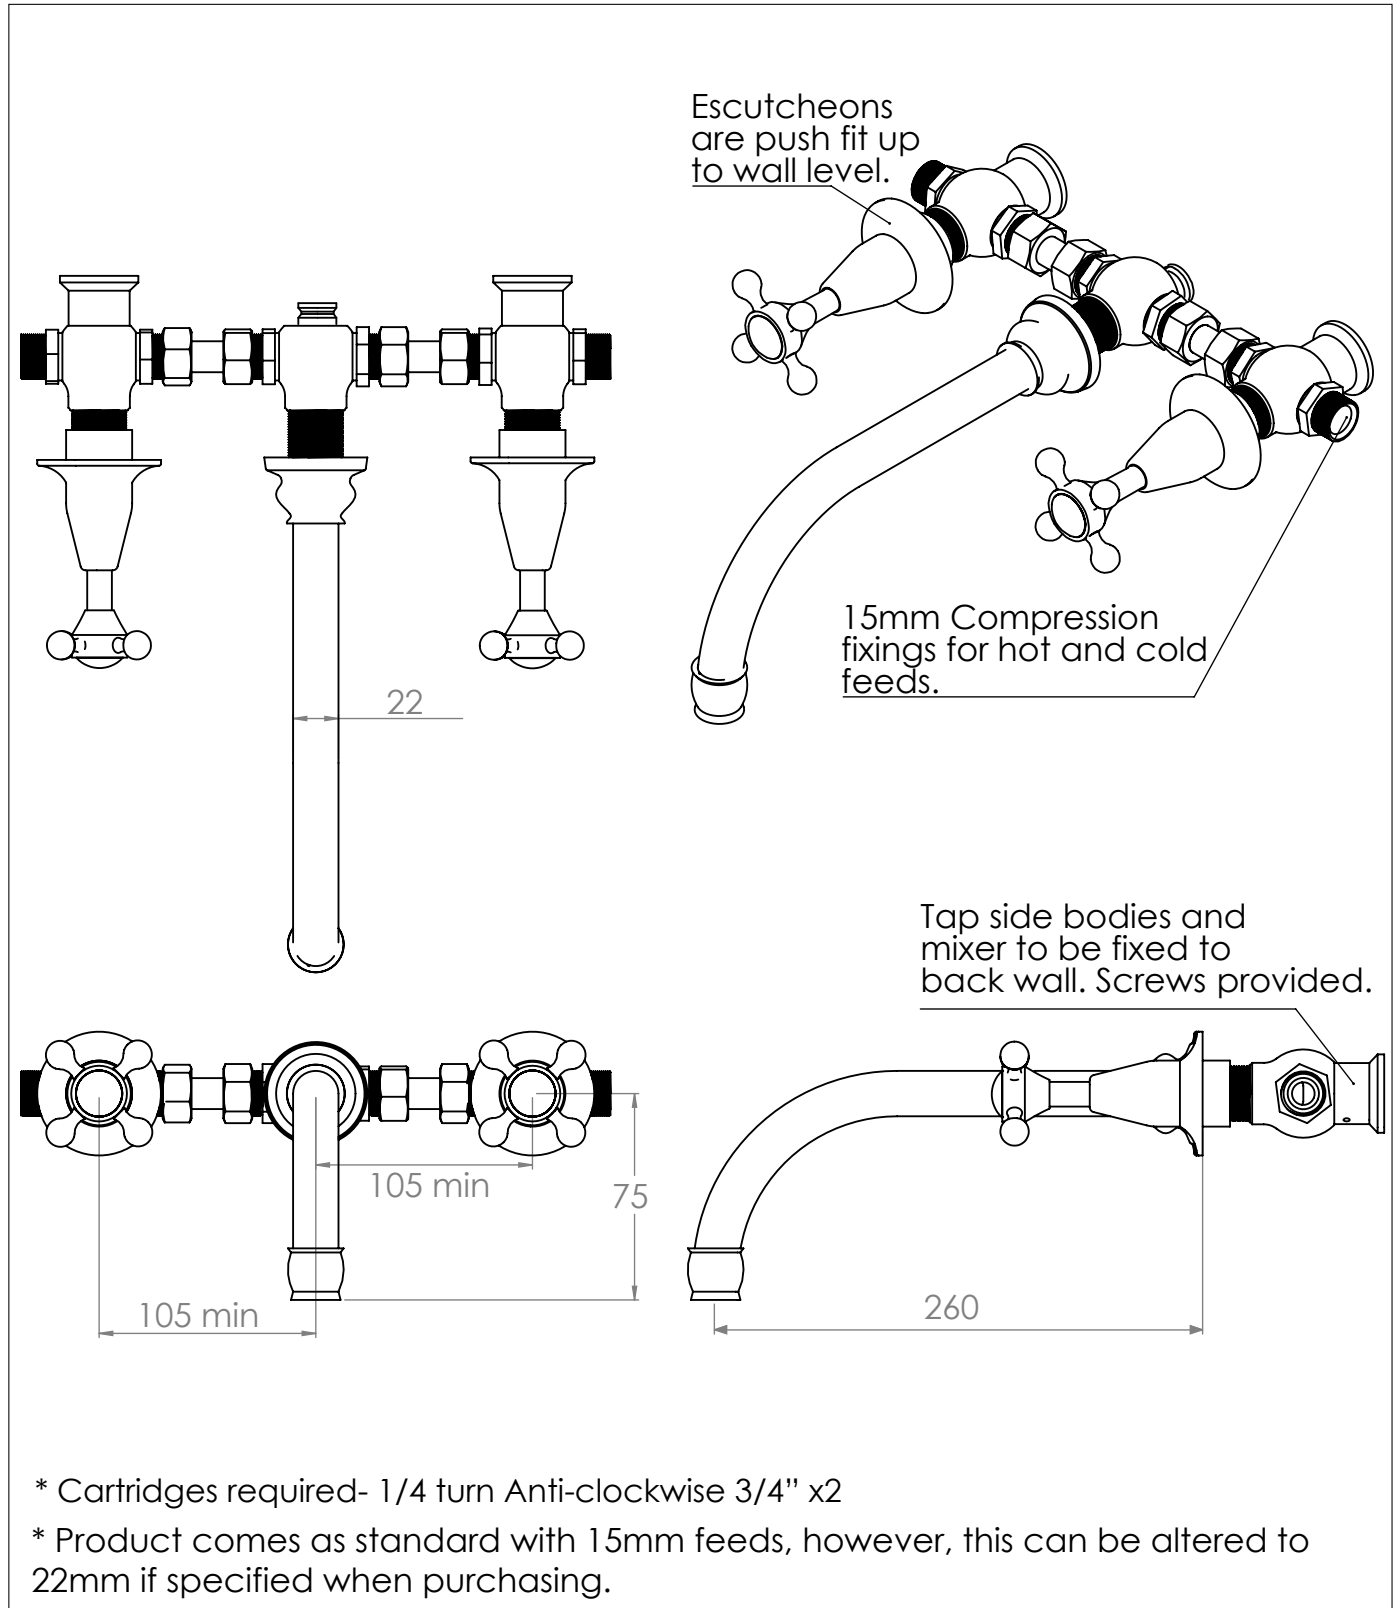

# The English Wall Mounted Swan Bathtub Filler

## DIMENSIONS (mm)

PLEASE NOTE: Whilst every effort is made to ensure the accuracy of these specification sheets, they are subject to change without notice as part of the company's ongoing product development process.