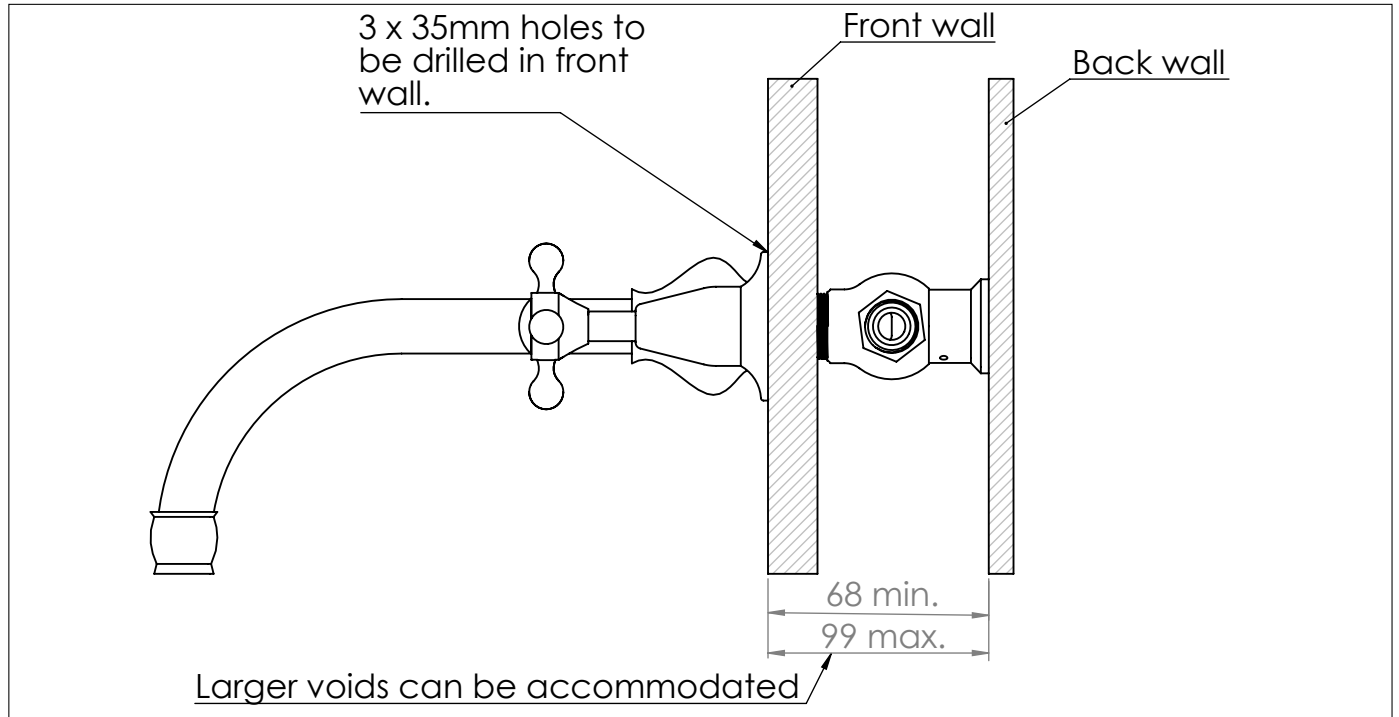

# The English Wall Mounted Swan Bathtub Filler

## DIMENSIONS (mm)

PLEASE NOTE: Whilst every effort is made to ensure the accuracy of these specification sheets, they are subject to change without notice as part of the company's ongoing product development process.