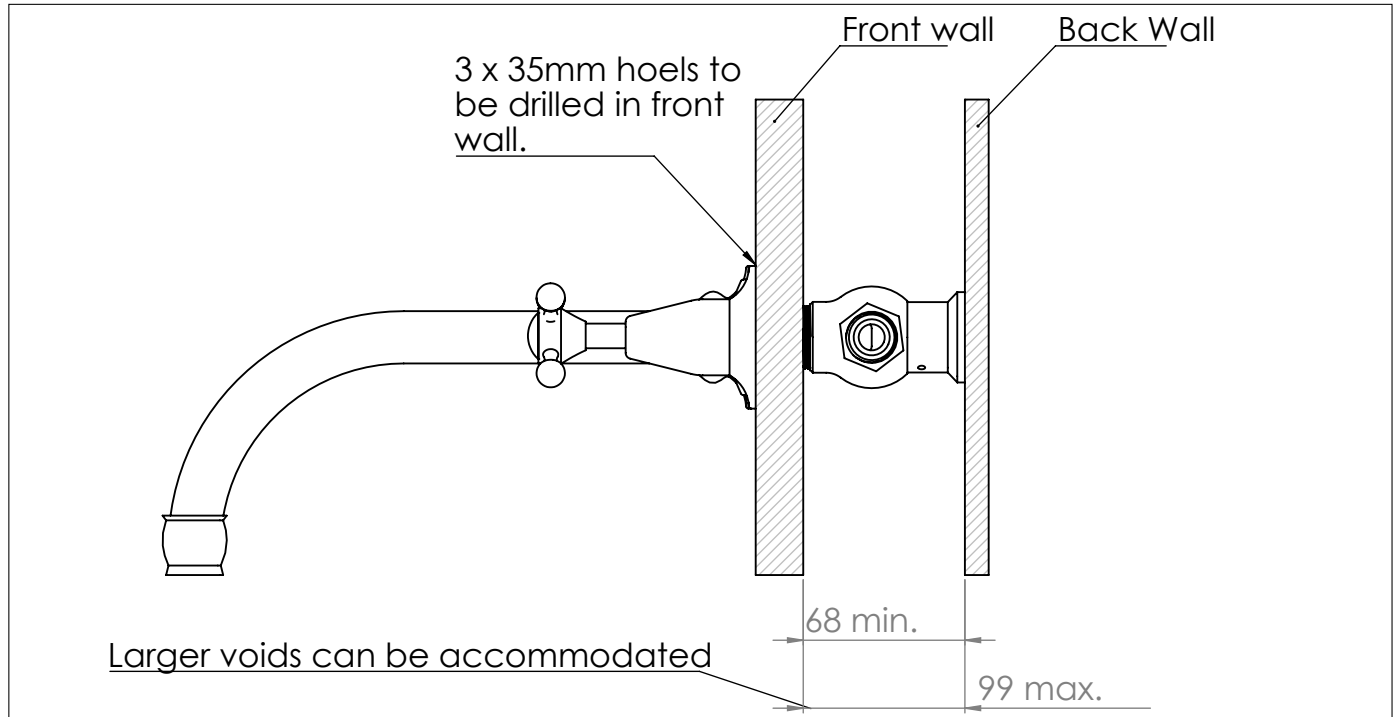

The English Wall Mounted Swan Basin Mixer

DIMENSIONS (mm)

PLEASE NOTE: Whilst every effort is made to ensure the accuracy of these specification sheets, they are subject to change without notice as part of the company's ongoing product development process.