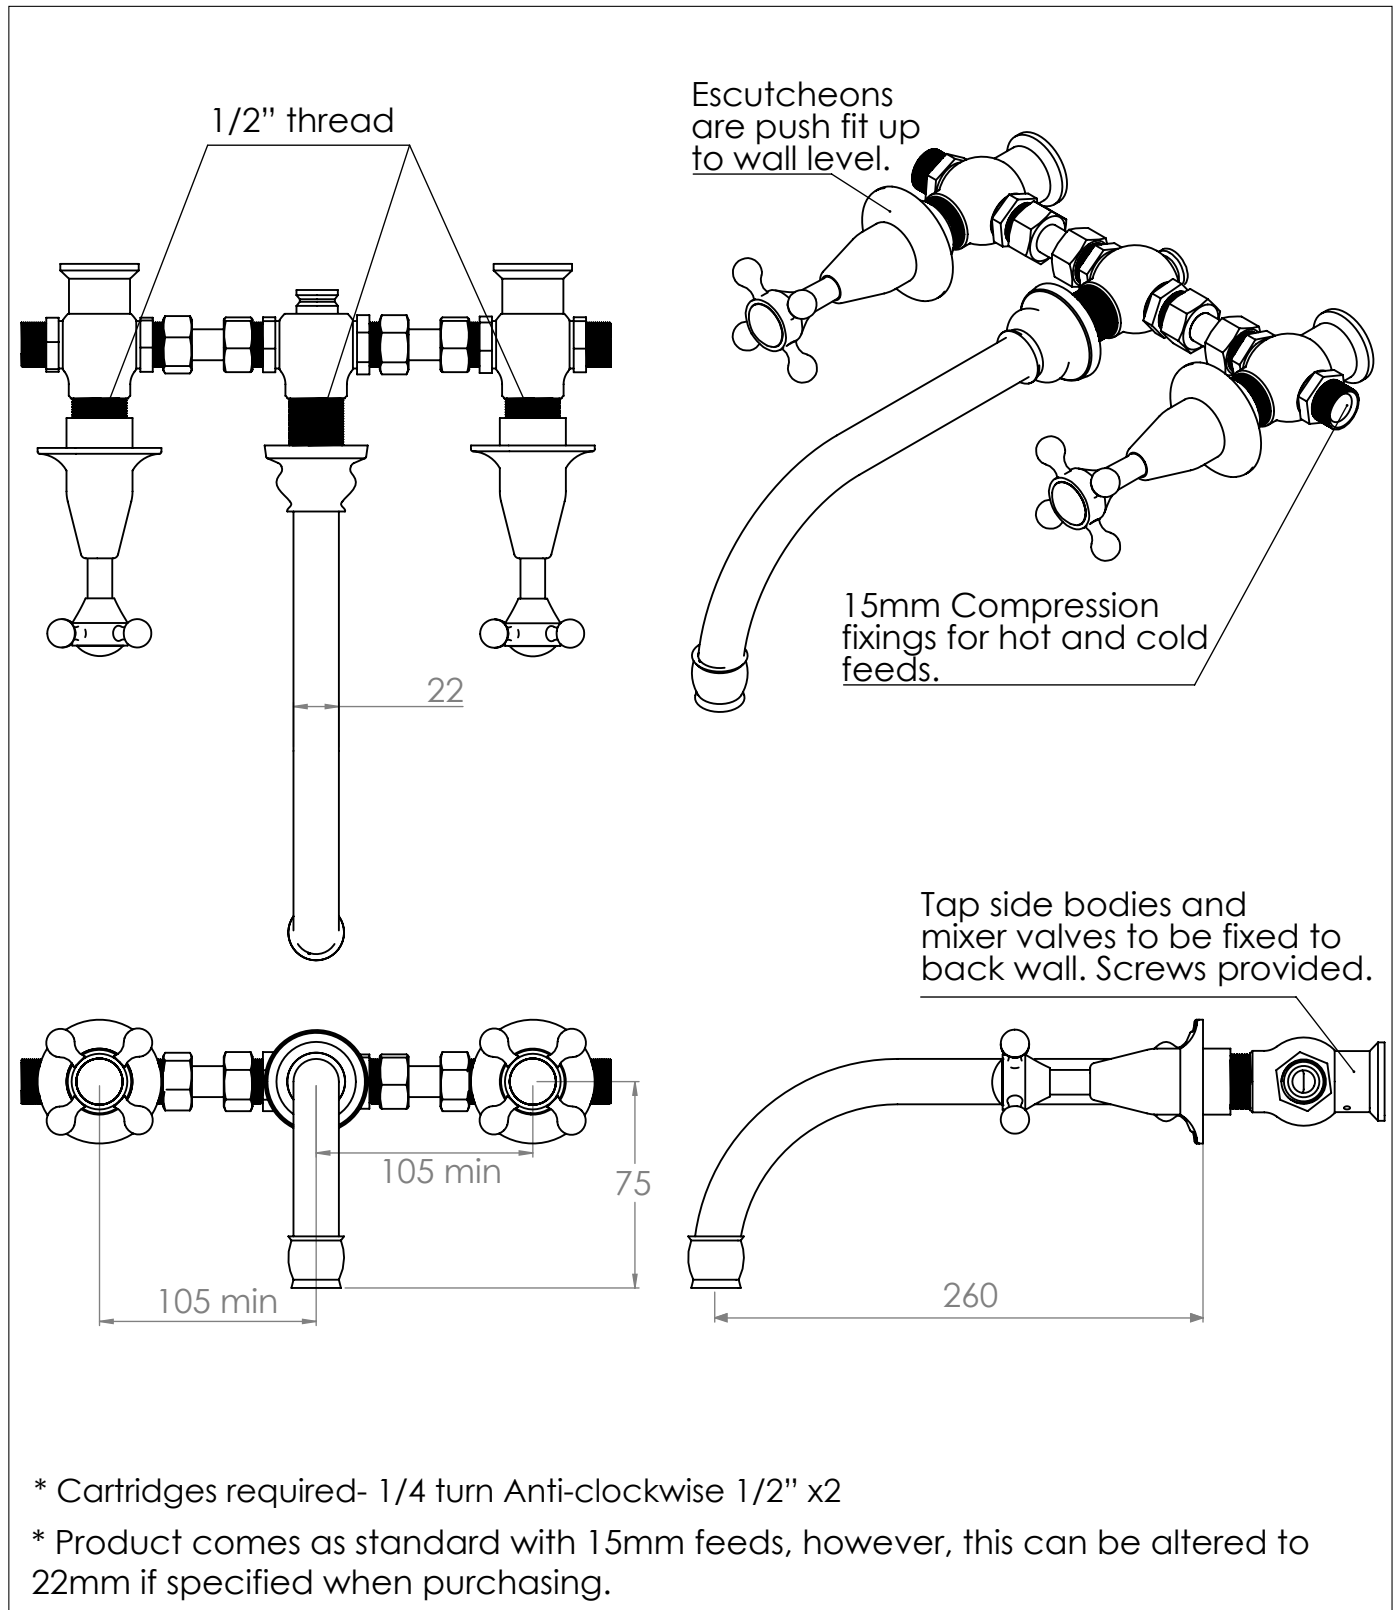

The English Wall Mounted Swan Basin Mixer

DIMENSIONS (mm)

PLEASE NOTE: Whilst every effort is made to ensure the accuracy of these specification sheets, they are subject to change without notice as part of the company's ongoing product development process.