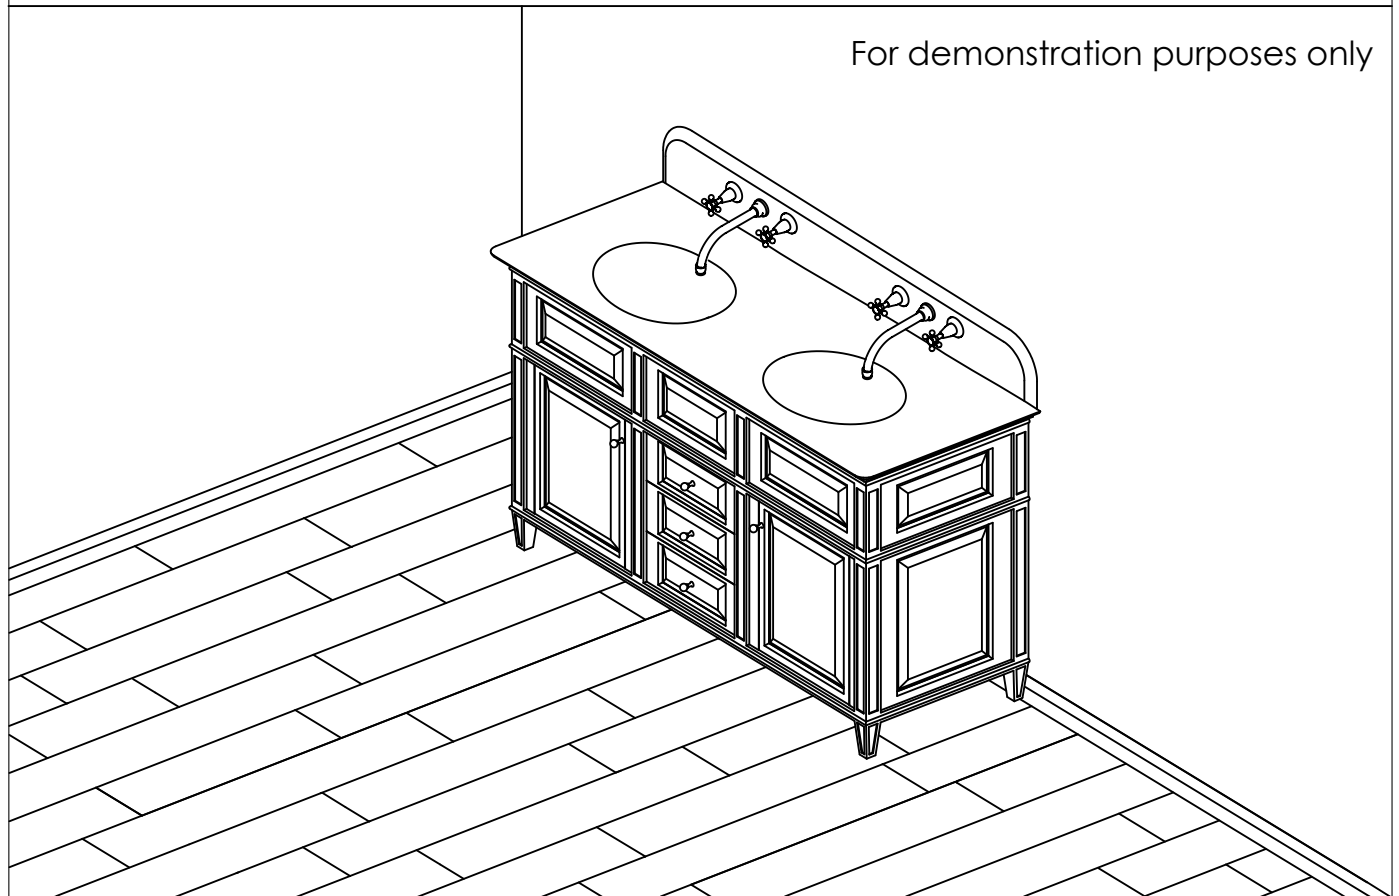

The English Wall Mounted Swan Basin Mixer

DIMENSIONS (mm)

PLEASE NOTE: Whilst every effort is made to ensure the accuracy of these specification sheets, they are subject to change without notice as part of the company's ongoing product development process.