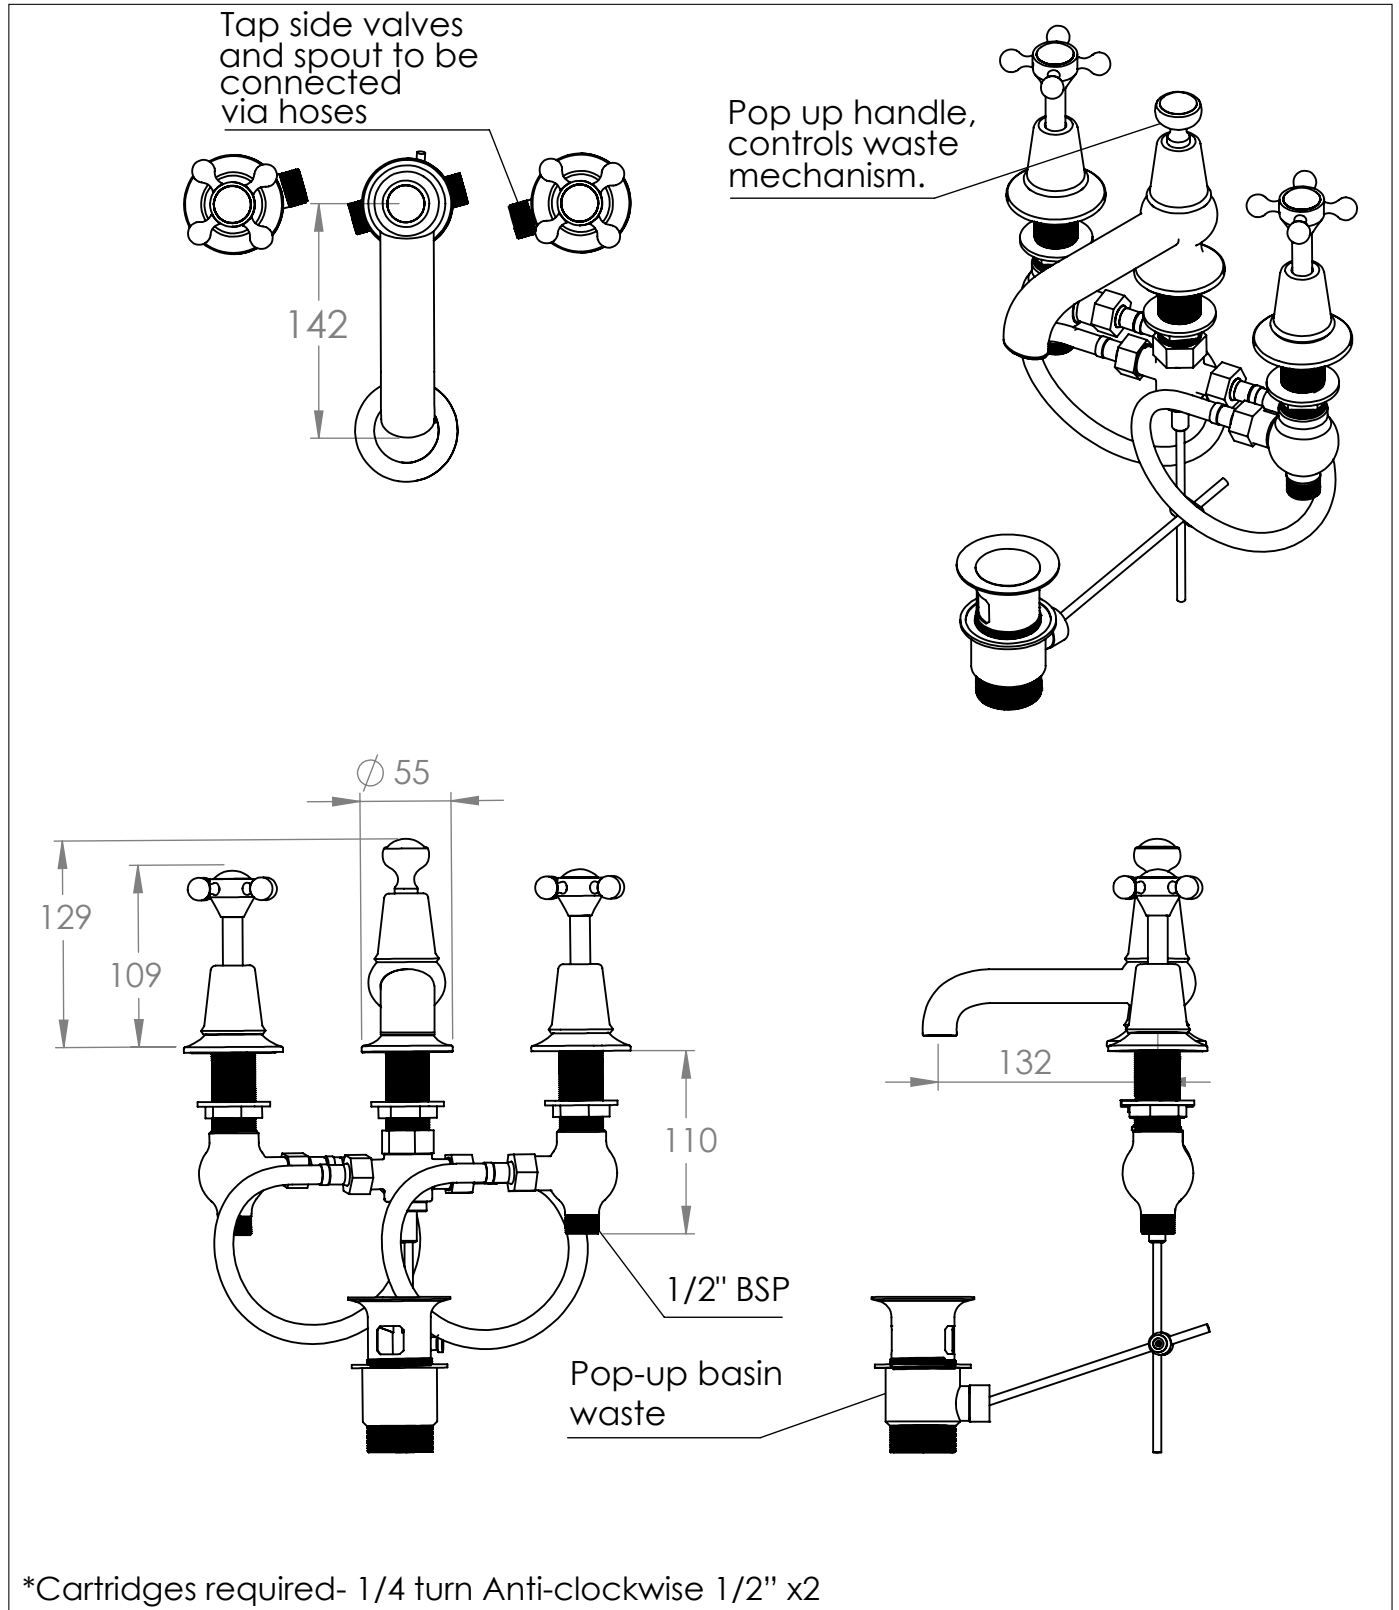

The English Three Hole Basin Tap

DIMENSIONS (mm)

PLEASE NOTE: Whilst every effort is made to ensure the accuracy of these specification sheets, they are subject to change without notice as part of the company's ongoing product development process.