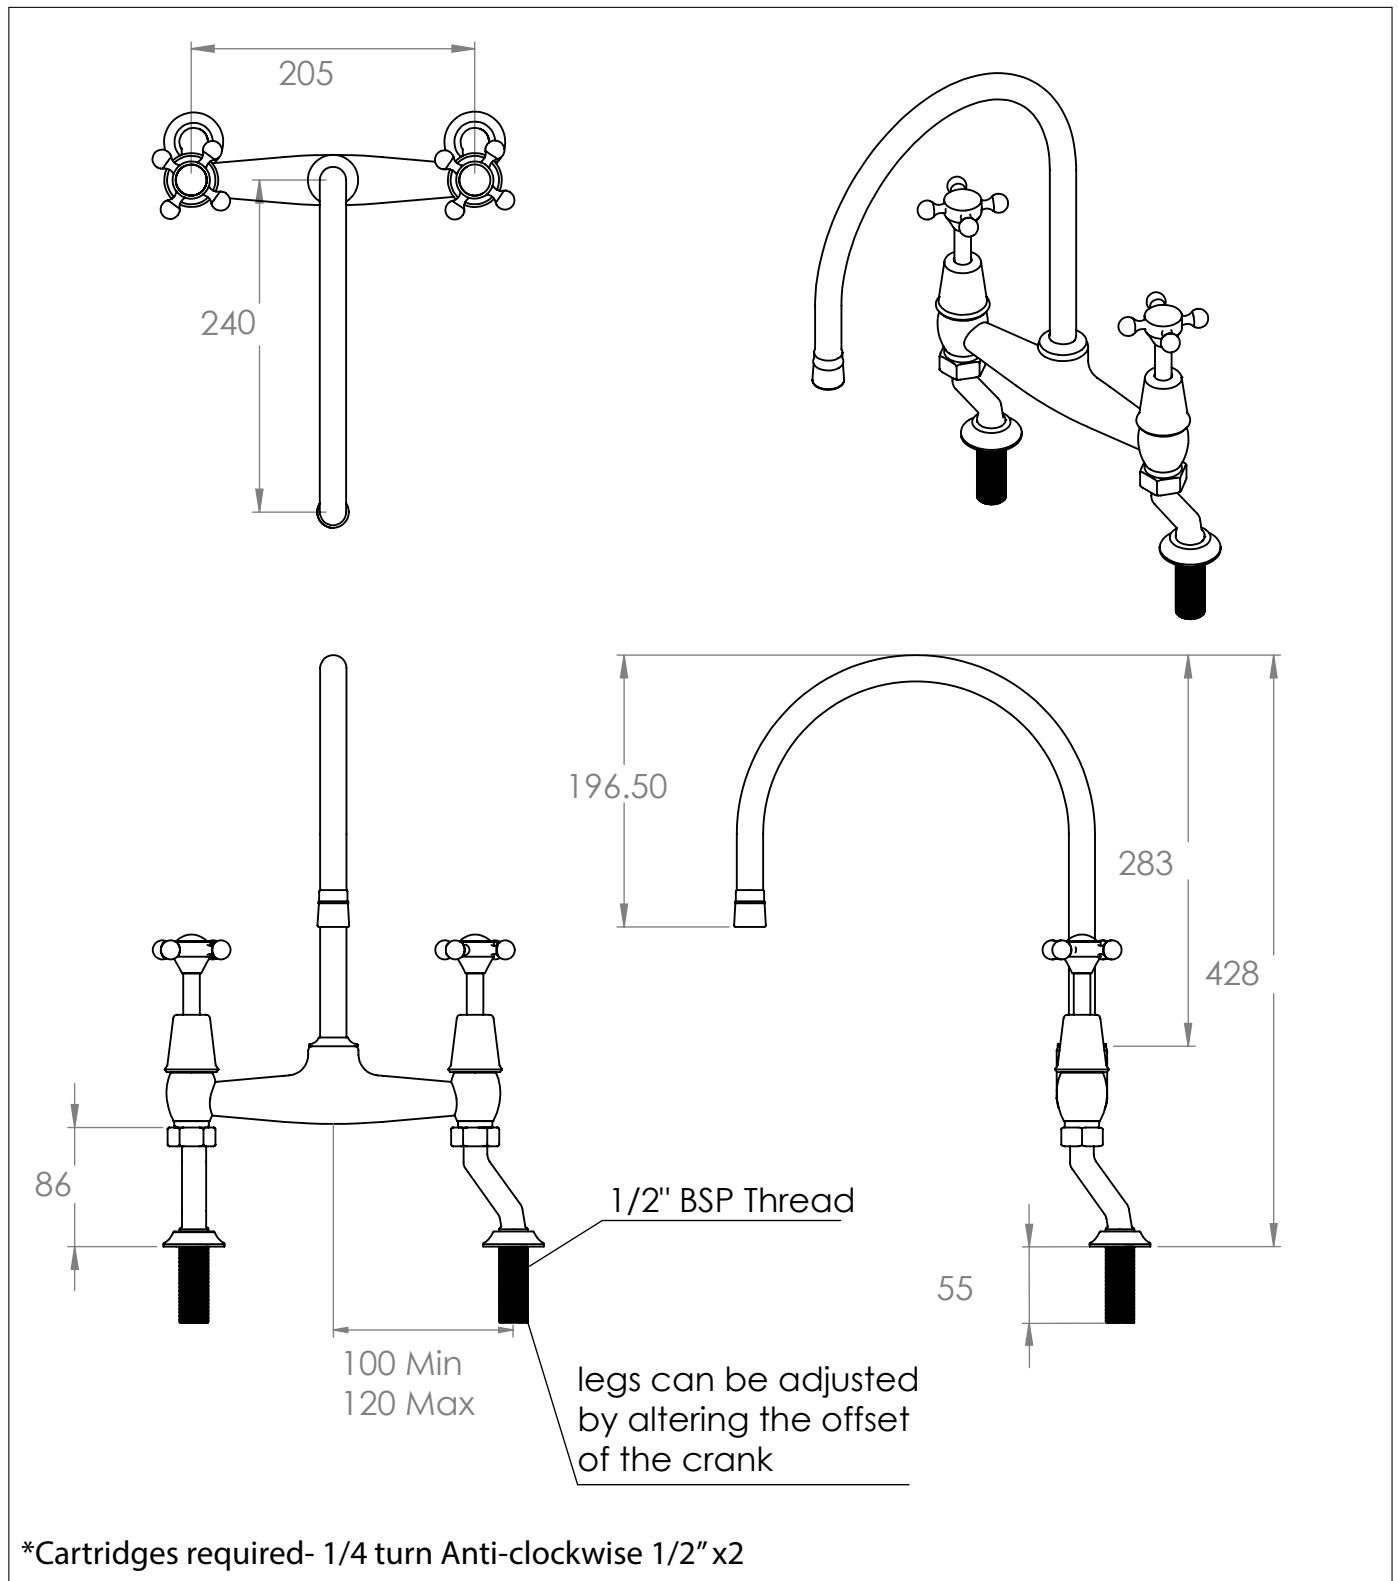

The English Kitchen Mixer Tap

DIMENSIONS (mm)

PLEASE NOTE: Whilst every effort is made to ensure the accuracy of these specification sheets, they are subject to change without notice as part of the company's ongoing product development process.