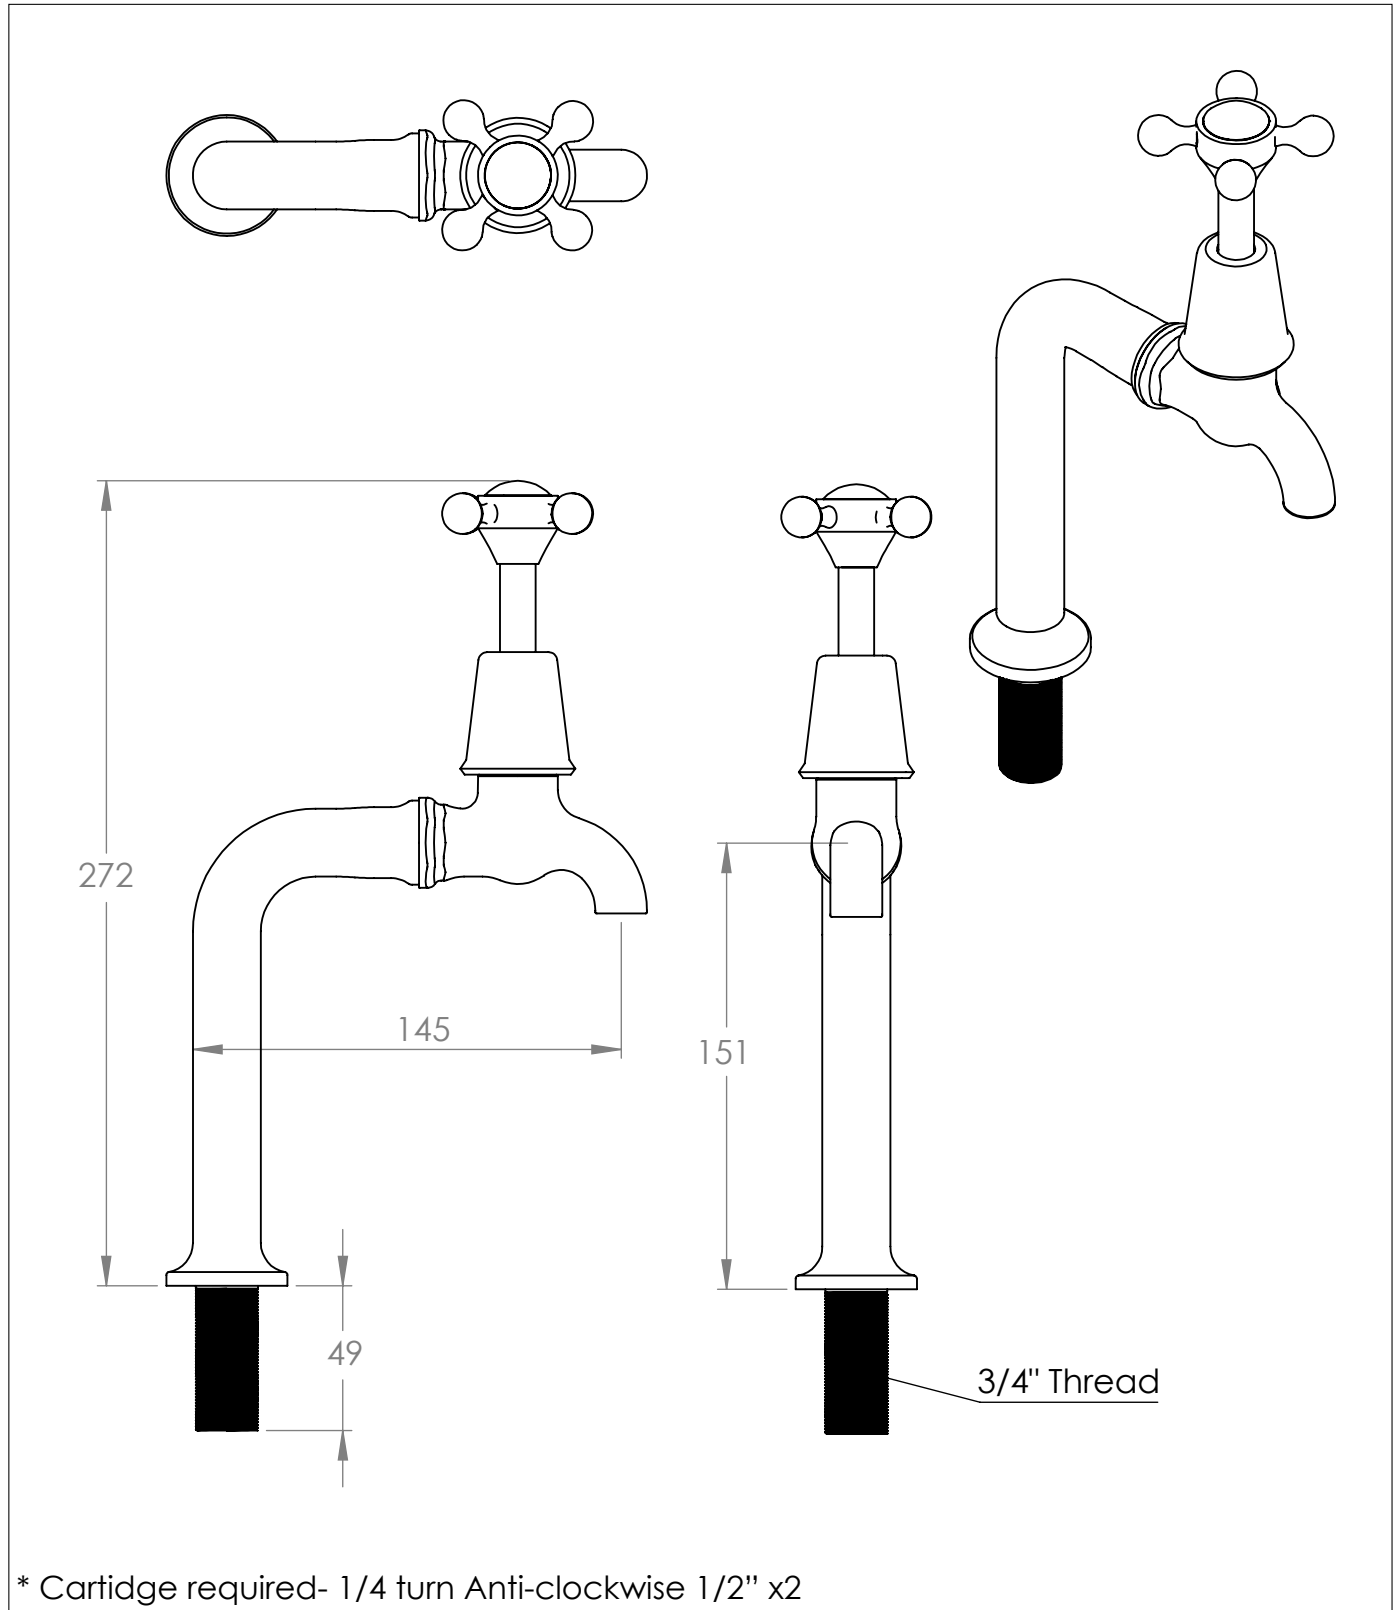

The English Kitchen Bib Taps

DIMENSIONS (mm)

PLEASE NOTE: Whilst every effort is made to ensure the accuracy of these specification sheets, they are subject to change without notice as part of the company's ongoing product development process.