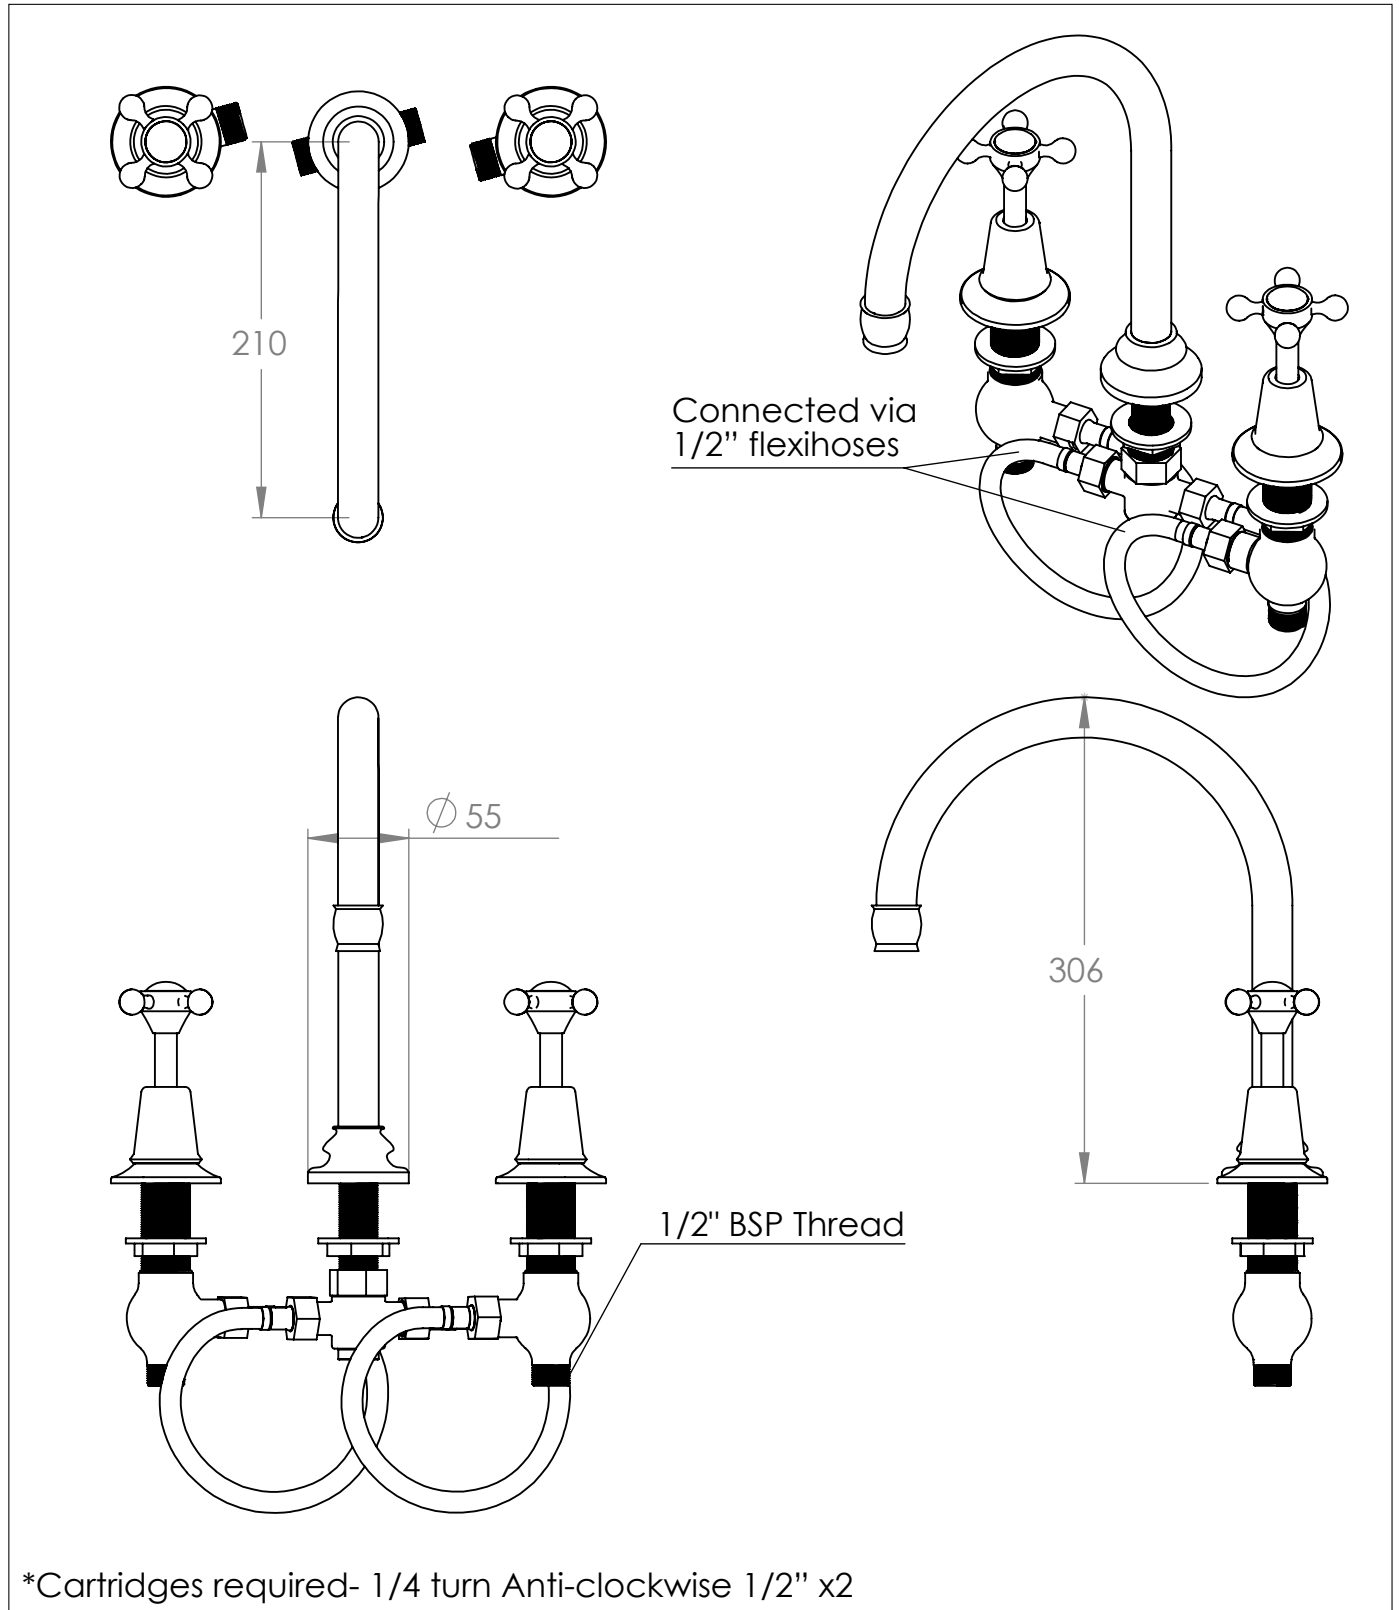

The English Three Hole Basin Mixer with Swan Spout

DIMENSIONS (mm)

PLEASE NOTE: Whilst every effort is made to ensure the accuracy of these specification sheets, they are subject to change without notice as part of the company's ongoing product development process.