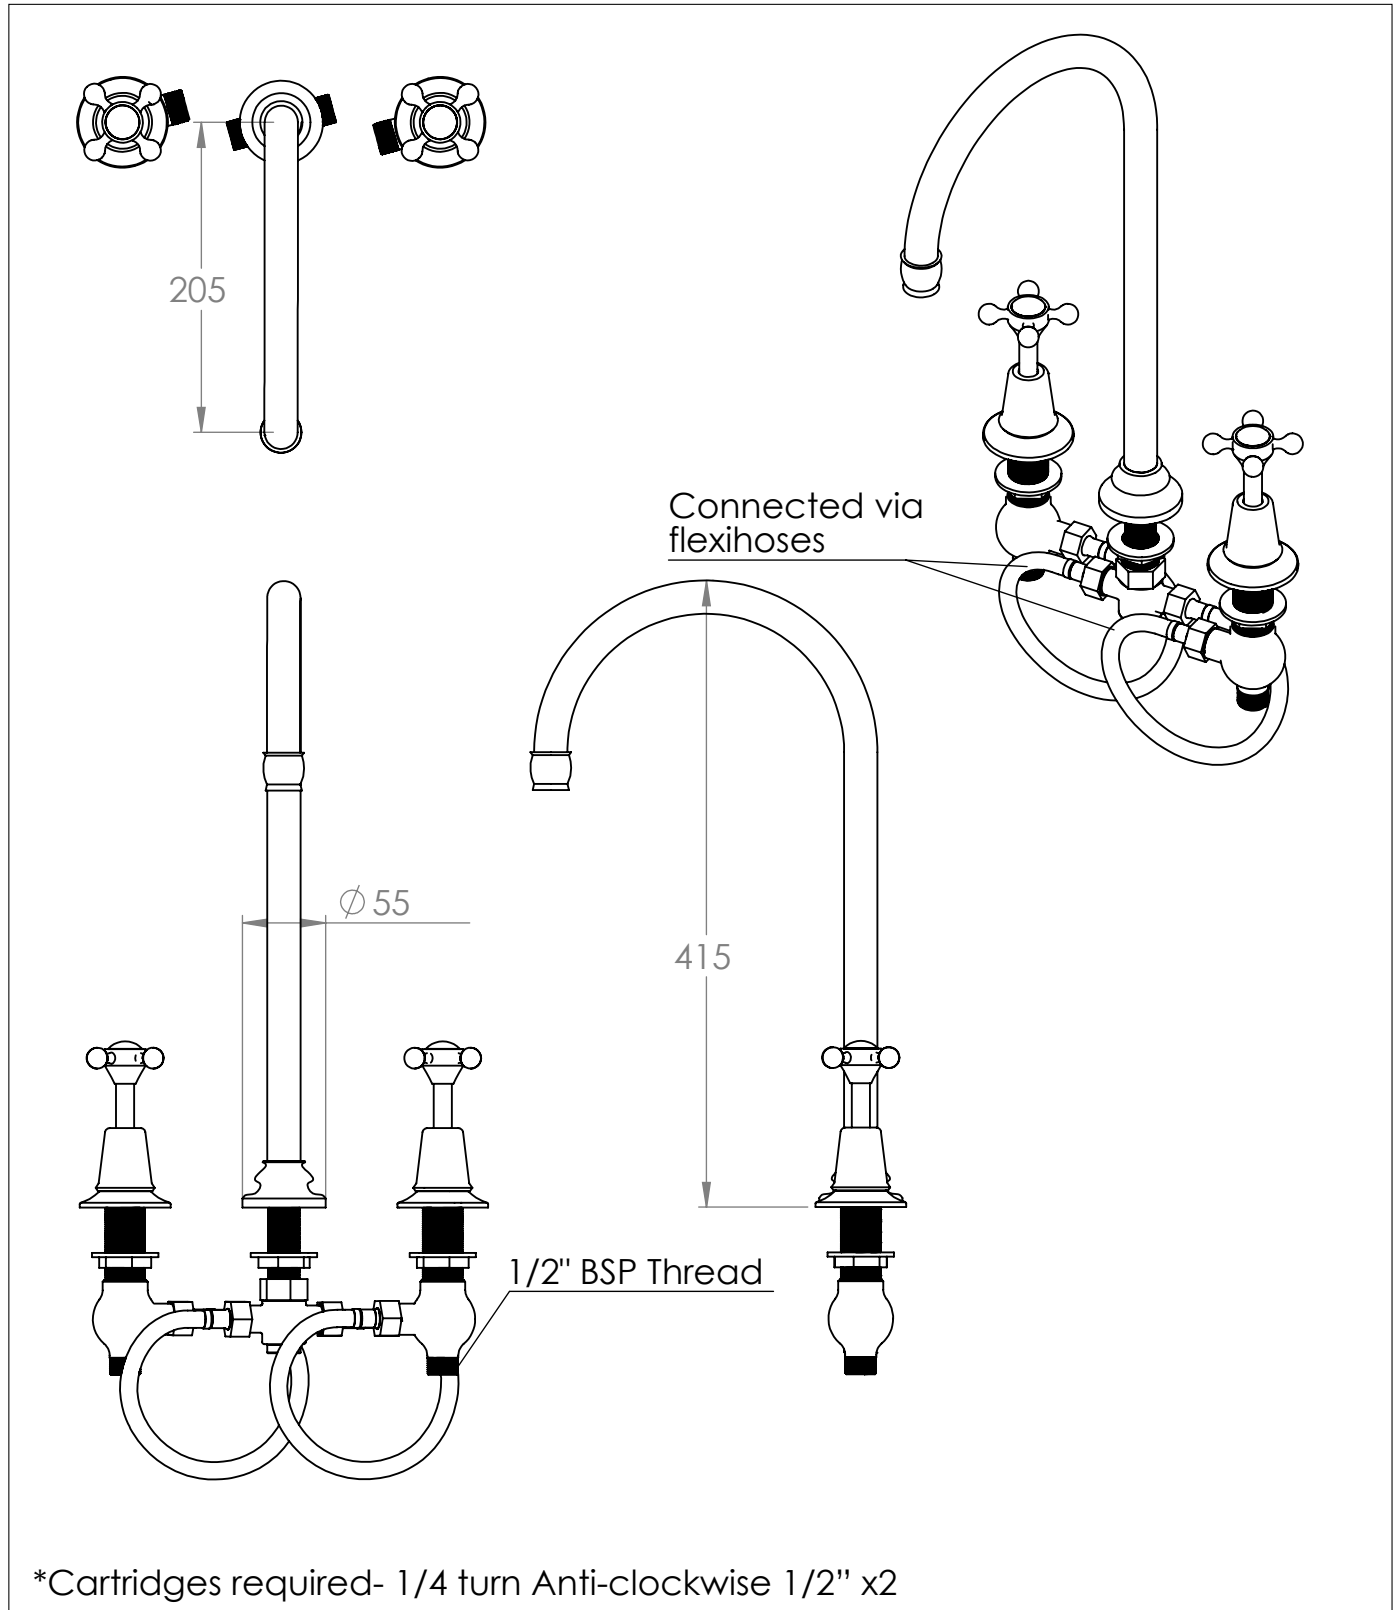

The English Extended Swan Basin Mixer

DIMENSIONS (mm)

PLEASE NOTE: Whilst every effort is made to ensure the accuracy of these specification sheets, they are subject to change without notice as part of the company's ongoing product development process.