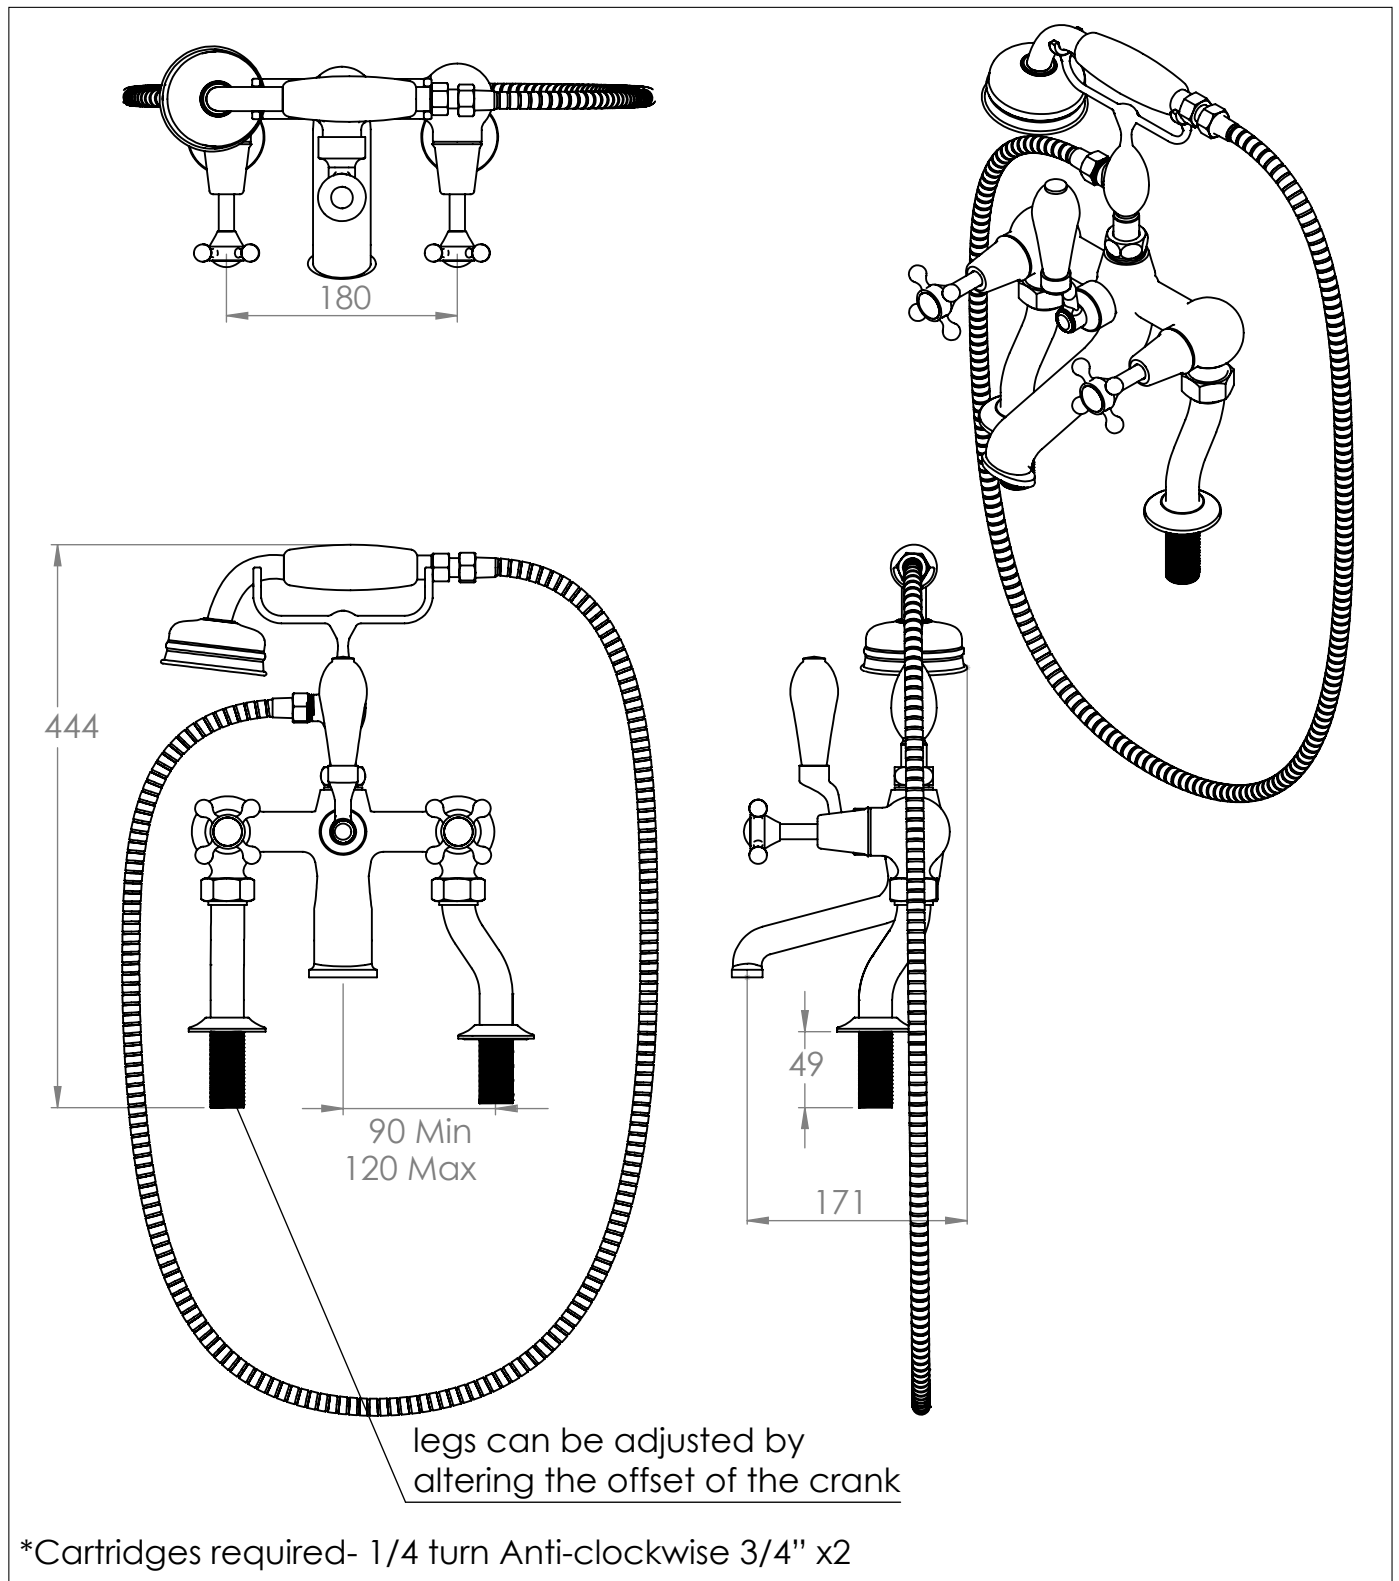

The English Deck Mounted Bath Shower Mixer

DIMENSIONS (mm)

PLEASE NOTE: Whilst every effort is made to ensure the accuracy of these specification sheets, they are subject to change without notice as part of the company's ongoing product development process.