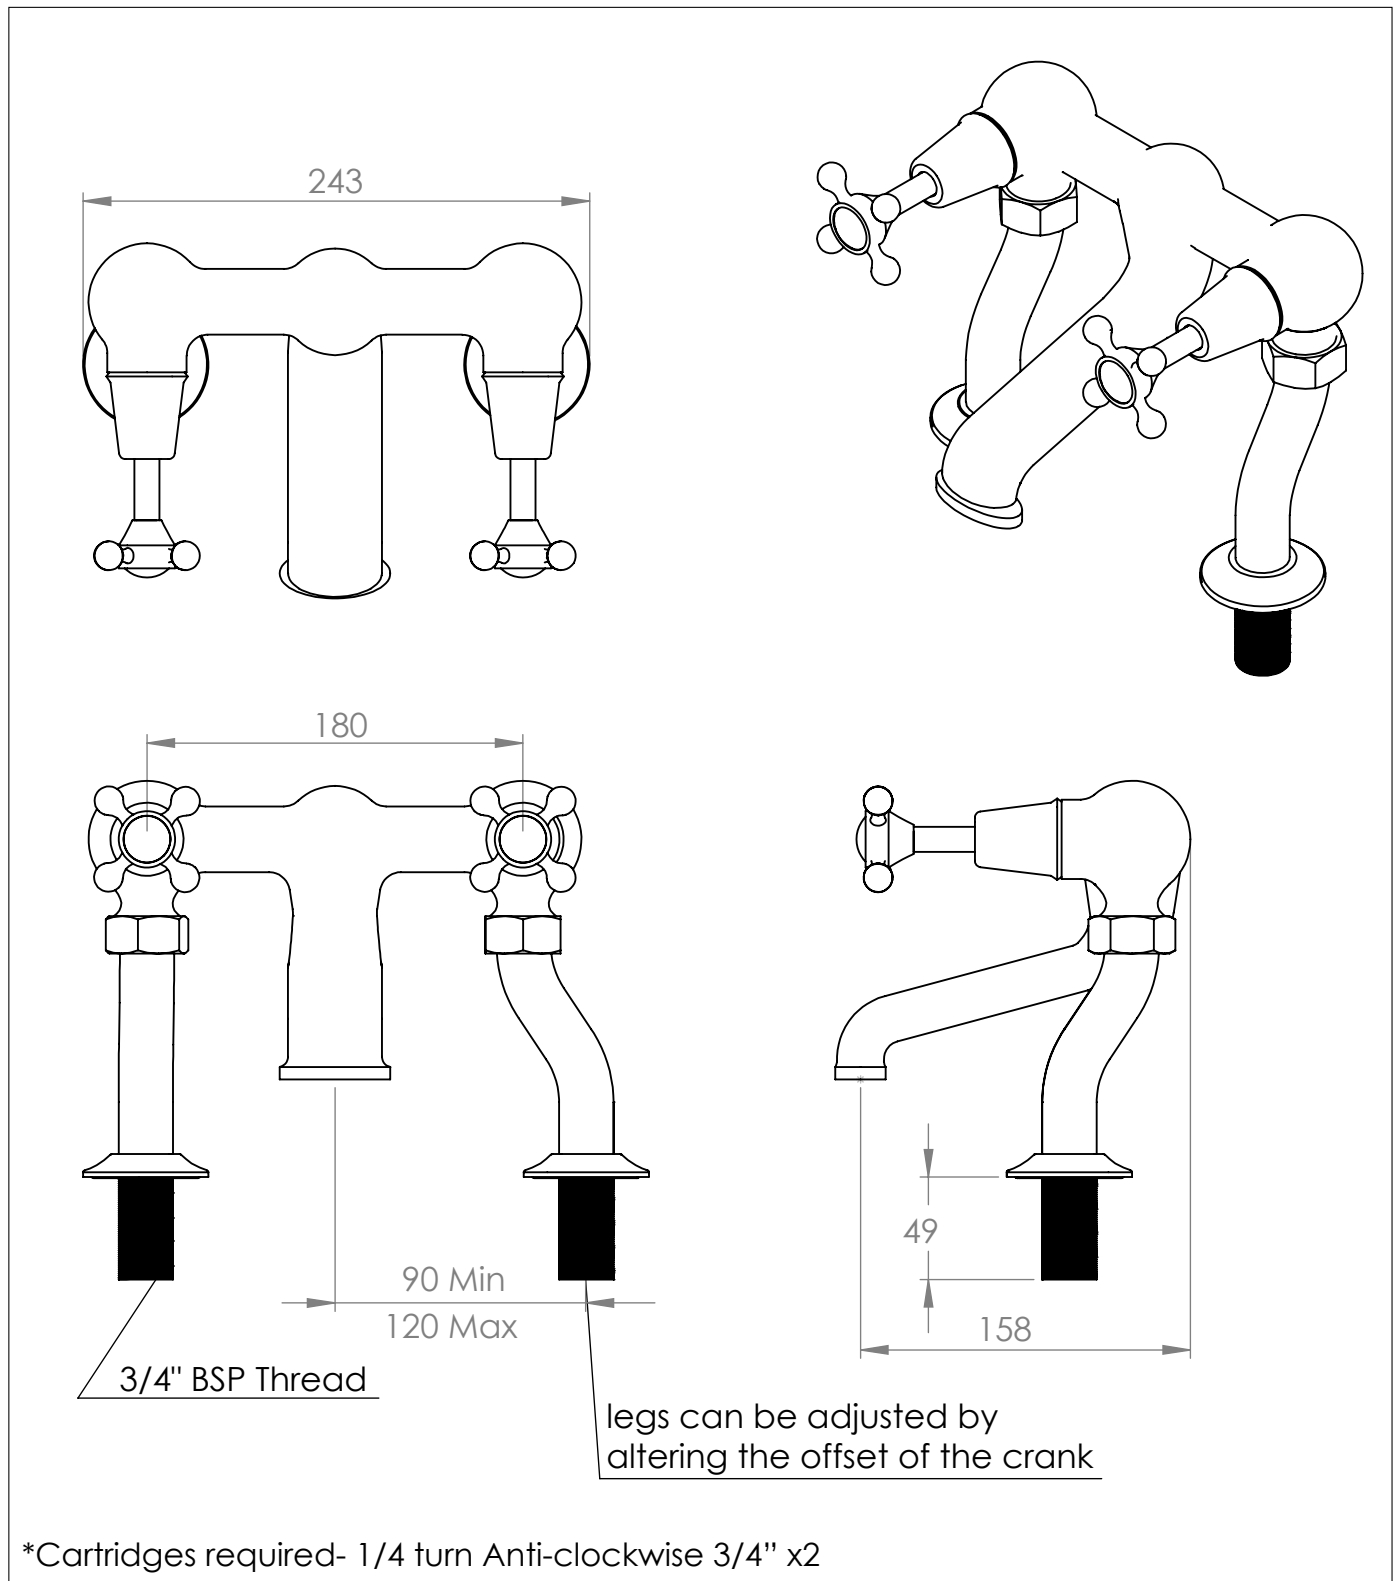

The English Deck Mounted Bath Filler

DIMENSIONS (mm)

PLEASE NOTE: Whilst every effort is made to ensure the accuracy of these specification sheets, they are subject to change without notice as part of the company's ongoing product development process.