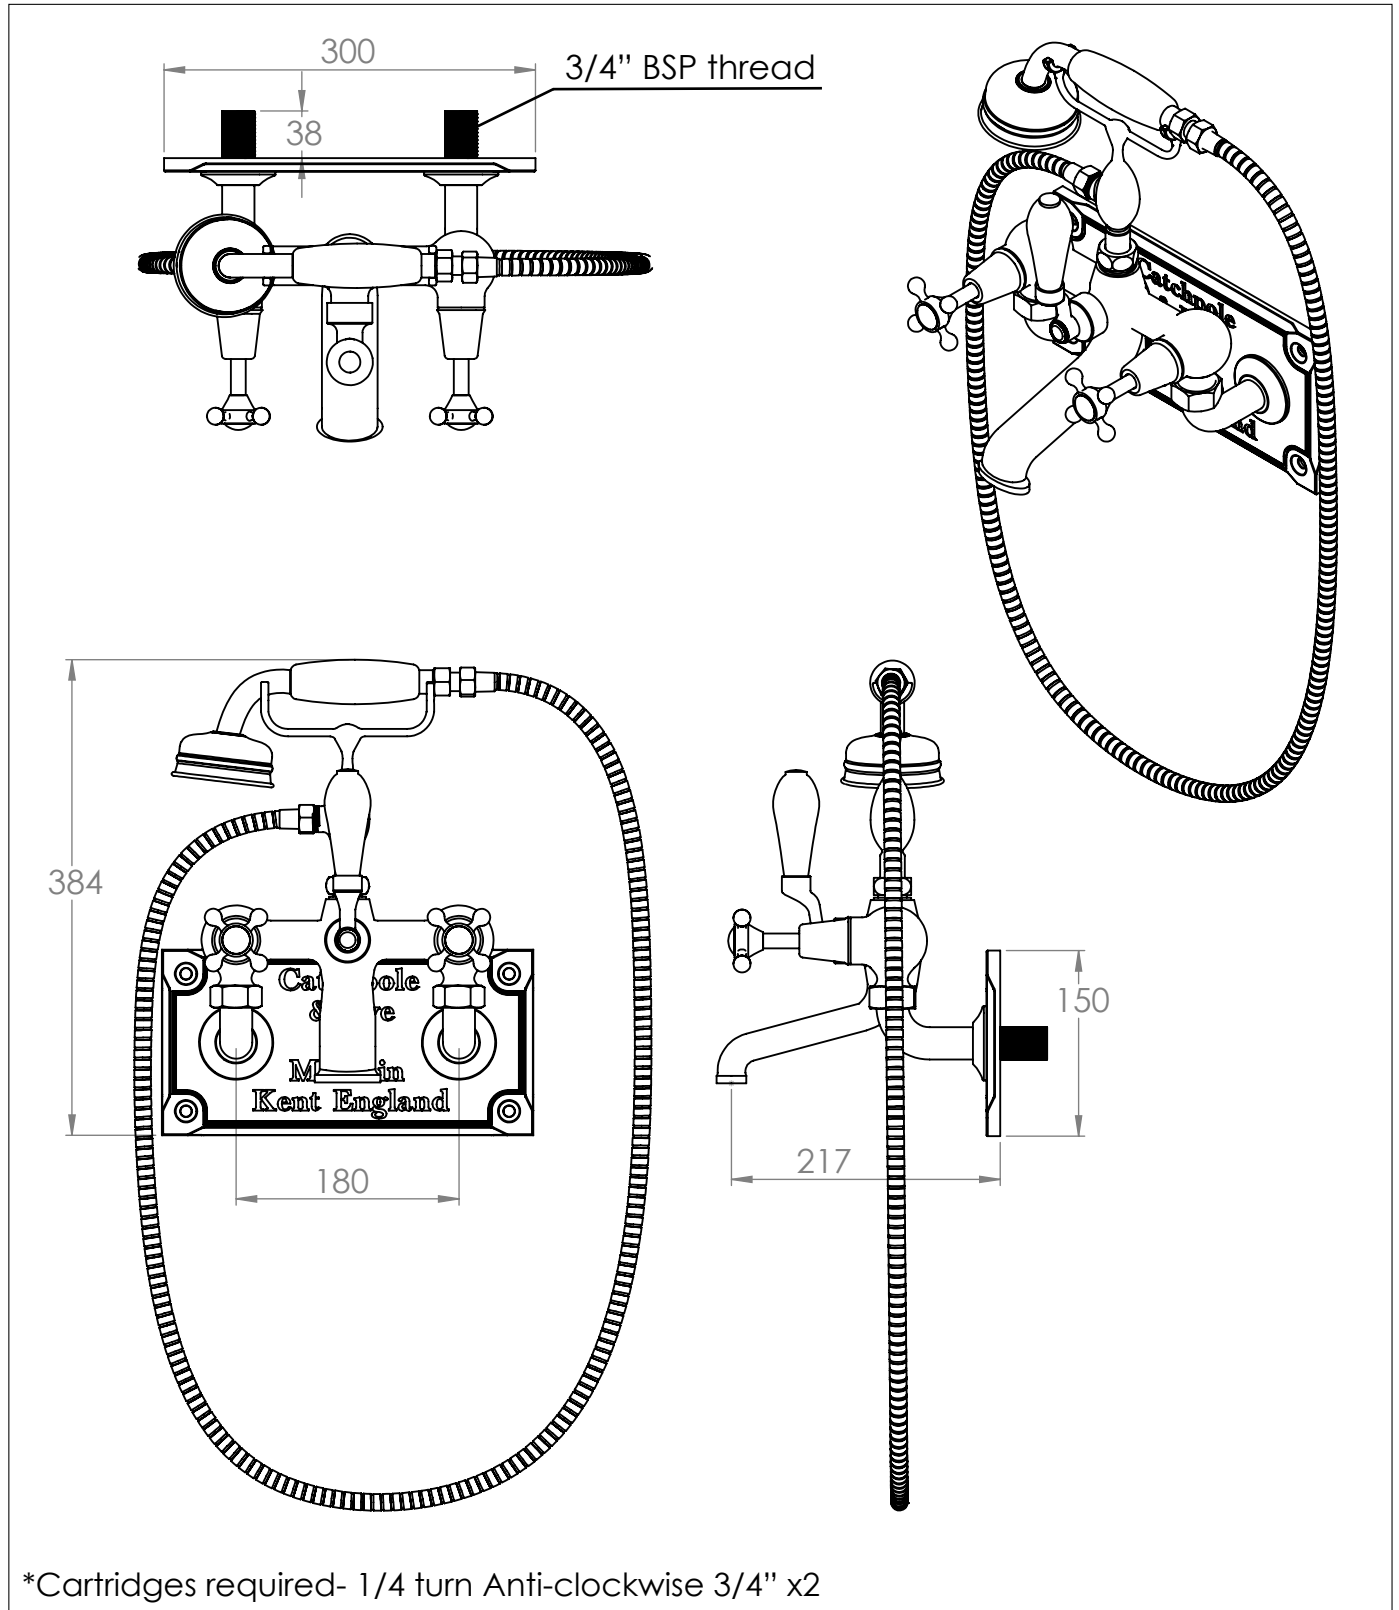

# The English Bath Shower Mixer on Wallplate

DIMENSIONS (mm)

PLEASE NOTE: Whilst every effort is made to ensure the accuracy of these specification sheets, they are subject to change without notice as part of the company's ongoing product development process.