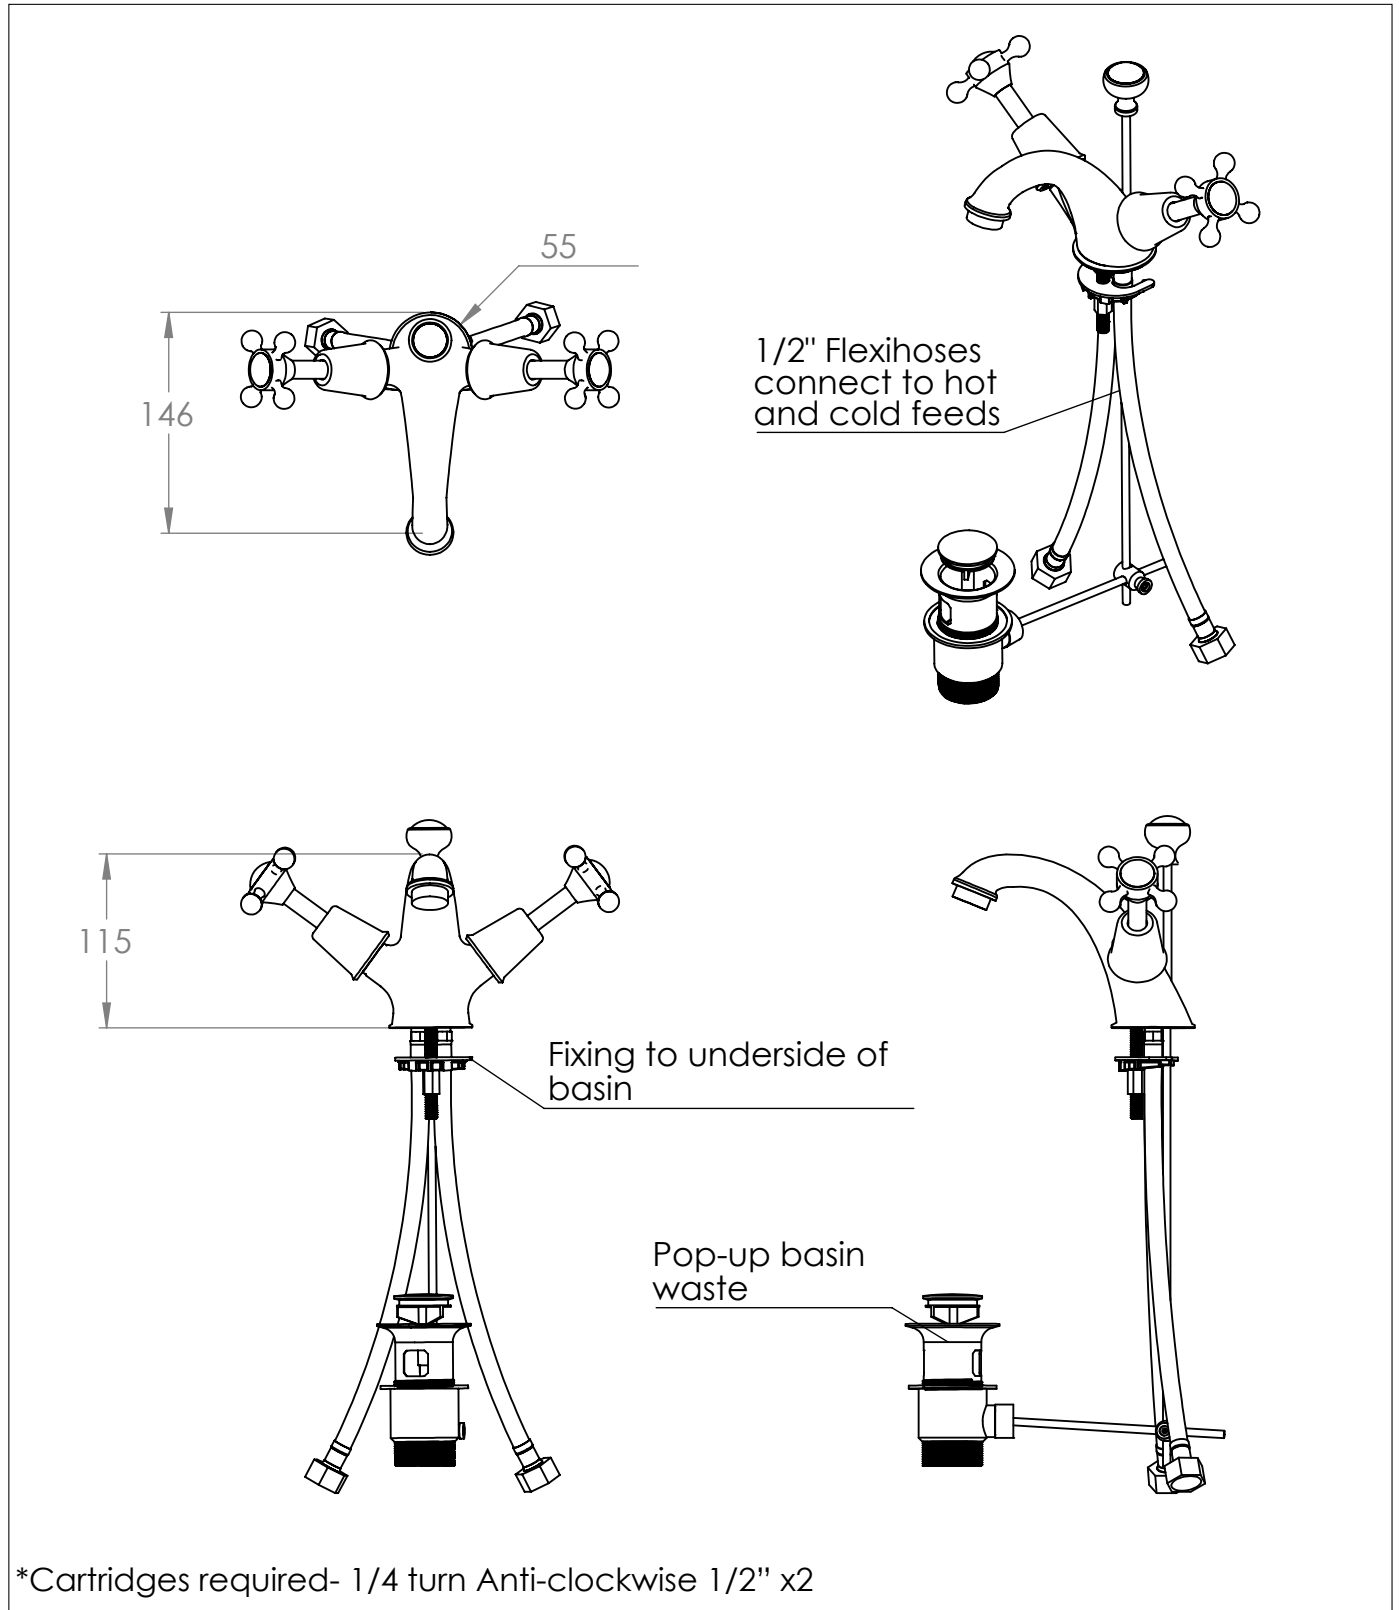

The English Basin Monobloc

DIMENSIONS (mm)

PLEASE NOTE: Whilst every effort is made to ensure the accuracy of these specification sheets, they are subject to change without notice as part of the company's ongoing product development process.