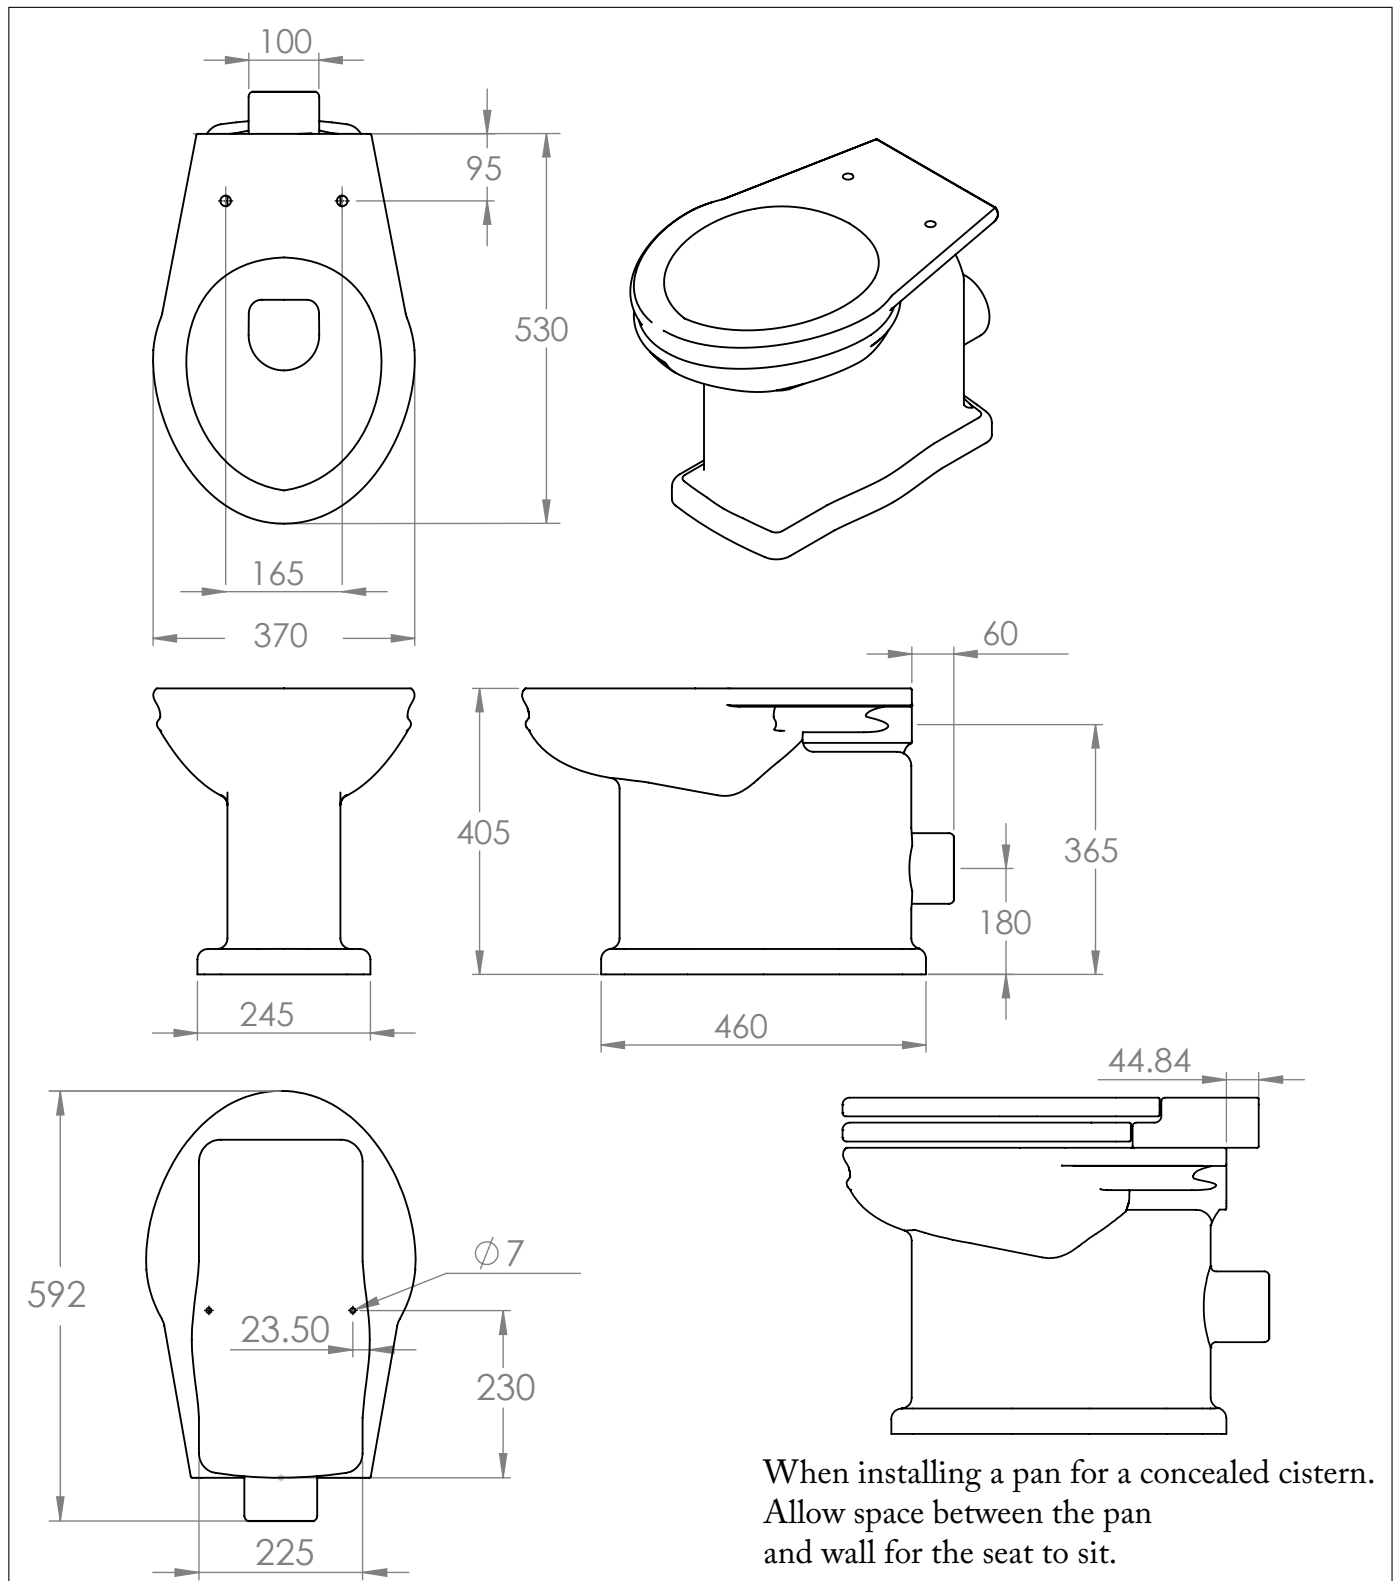

The Empress Wall Outlet

STANDARD MODEL

DIMENSIONS (mm)

PLEASE NOTE: Whilst every effort is made to ensure the accuracy of these specification sheets, they are subject to change without notice as part of the company's ongoing product development process.