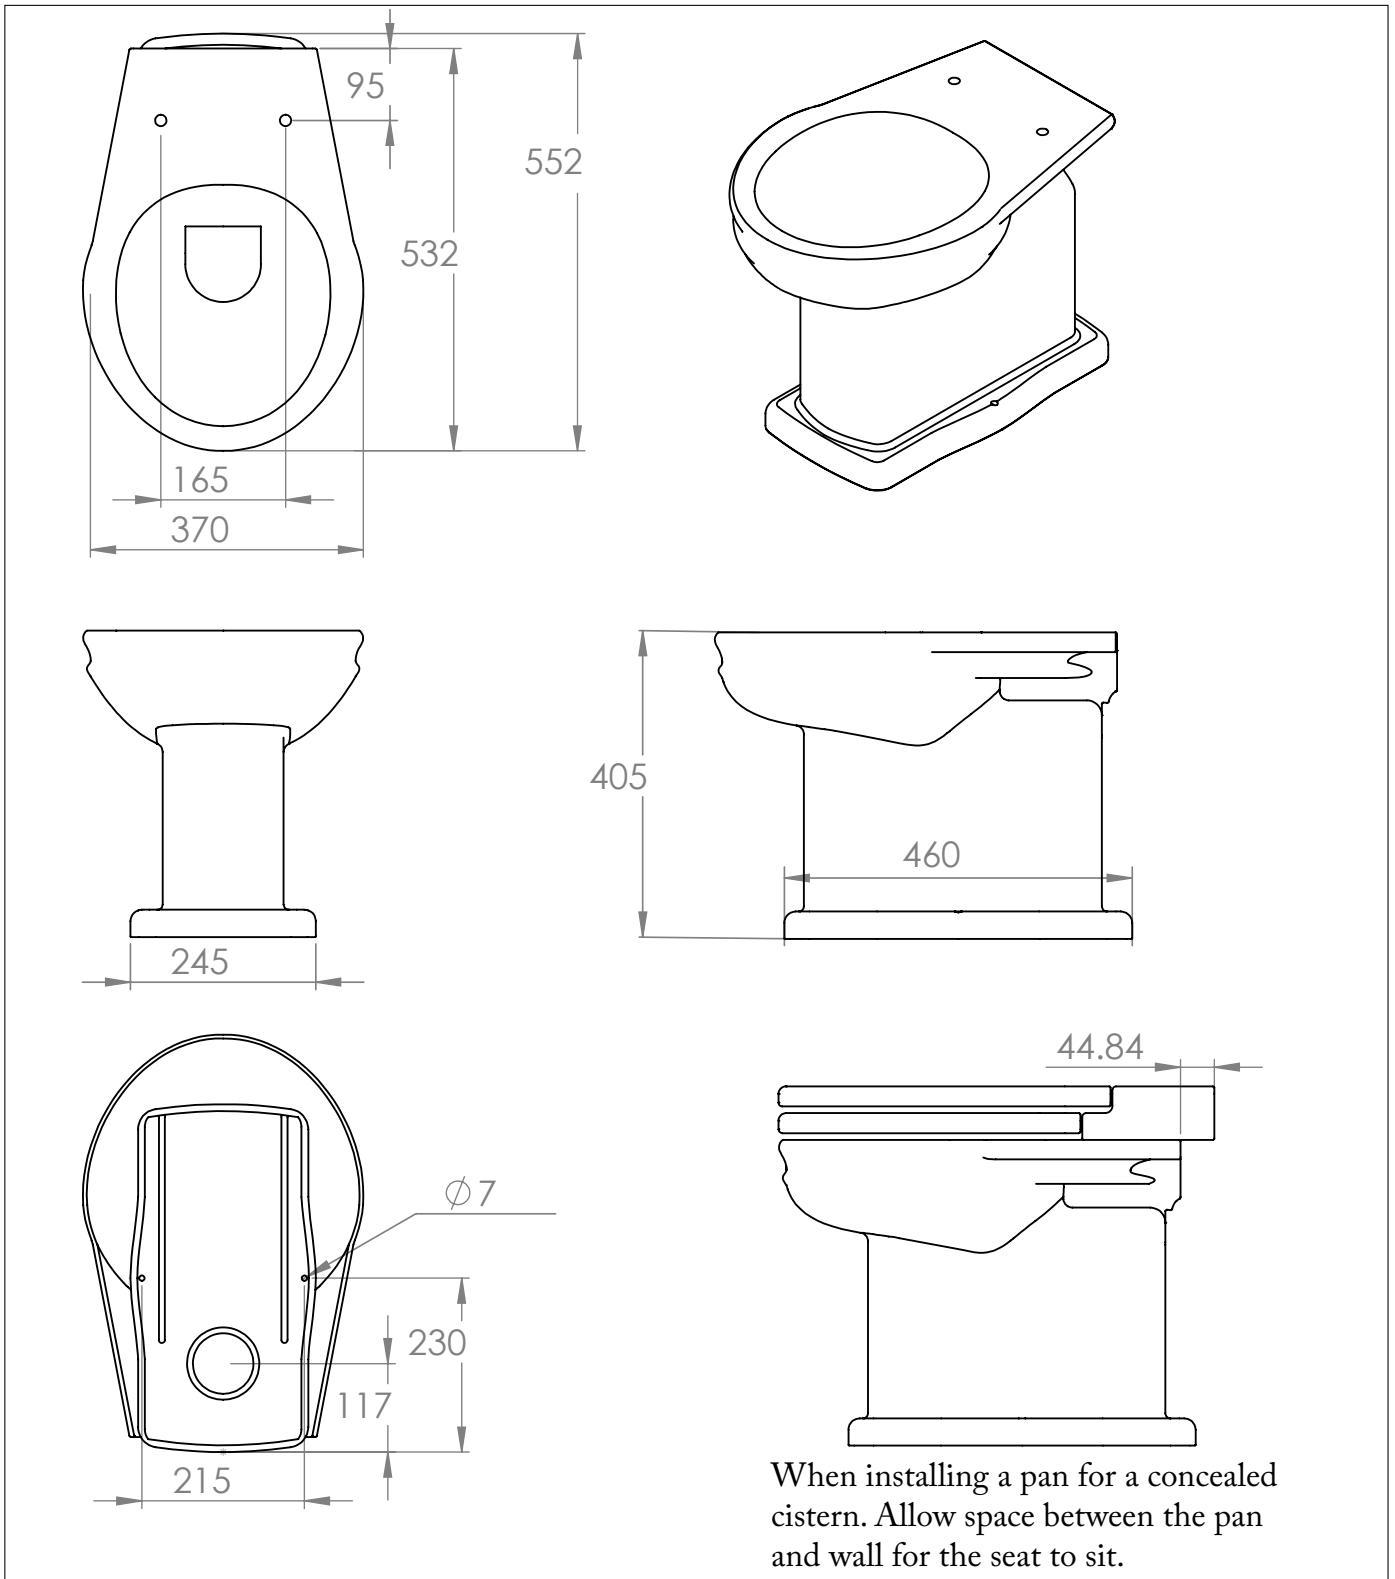

The Empress Floor Outlet

DIMENSIONS (mm)

PLEASE NOTE: Whilst every effort is made to ensure the accuracy of these specification sheets, they are subject to change without notice as part of the company's ongoing product development process.