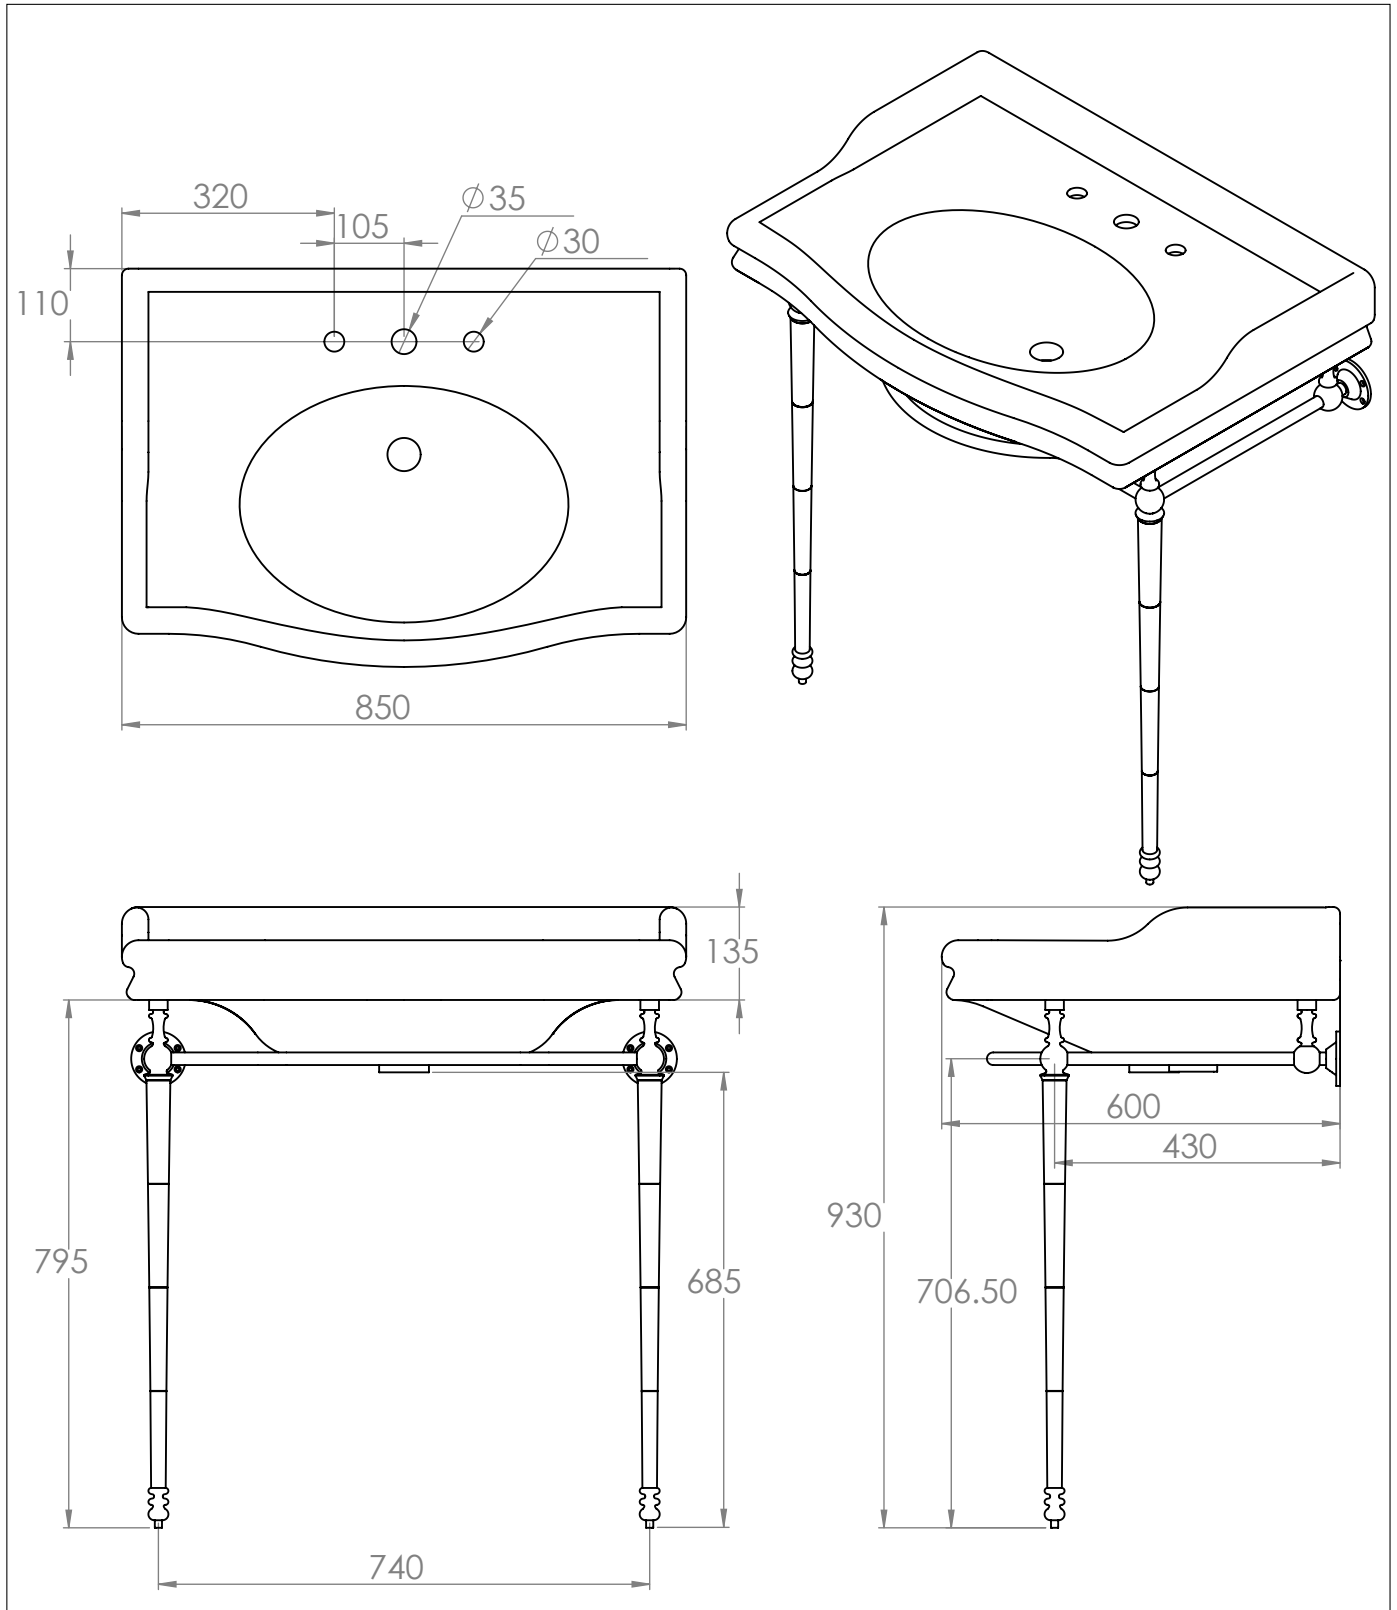

The Empress 850mm Basin

DIMENSIONS (mm)

PLEASE NOTE: Whilst every effort is made to ensure the accuracy of these specification sheets, they are subject to change without notice as part of the company's ongoing product development process.