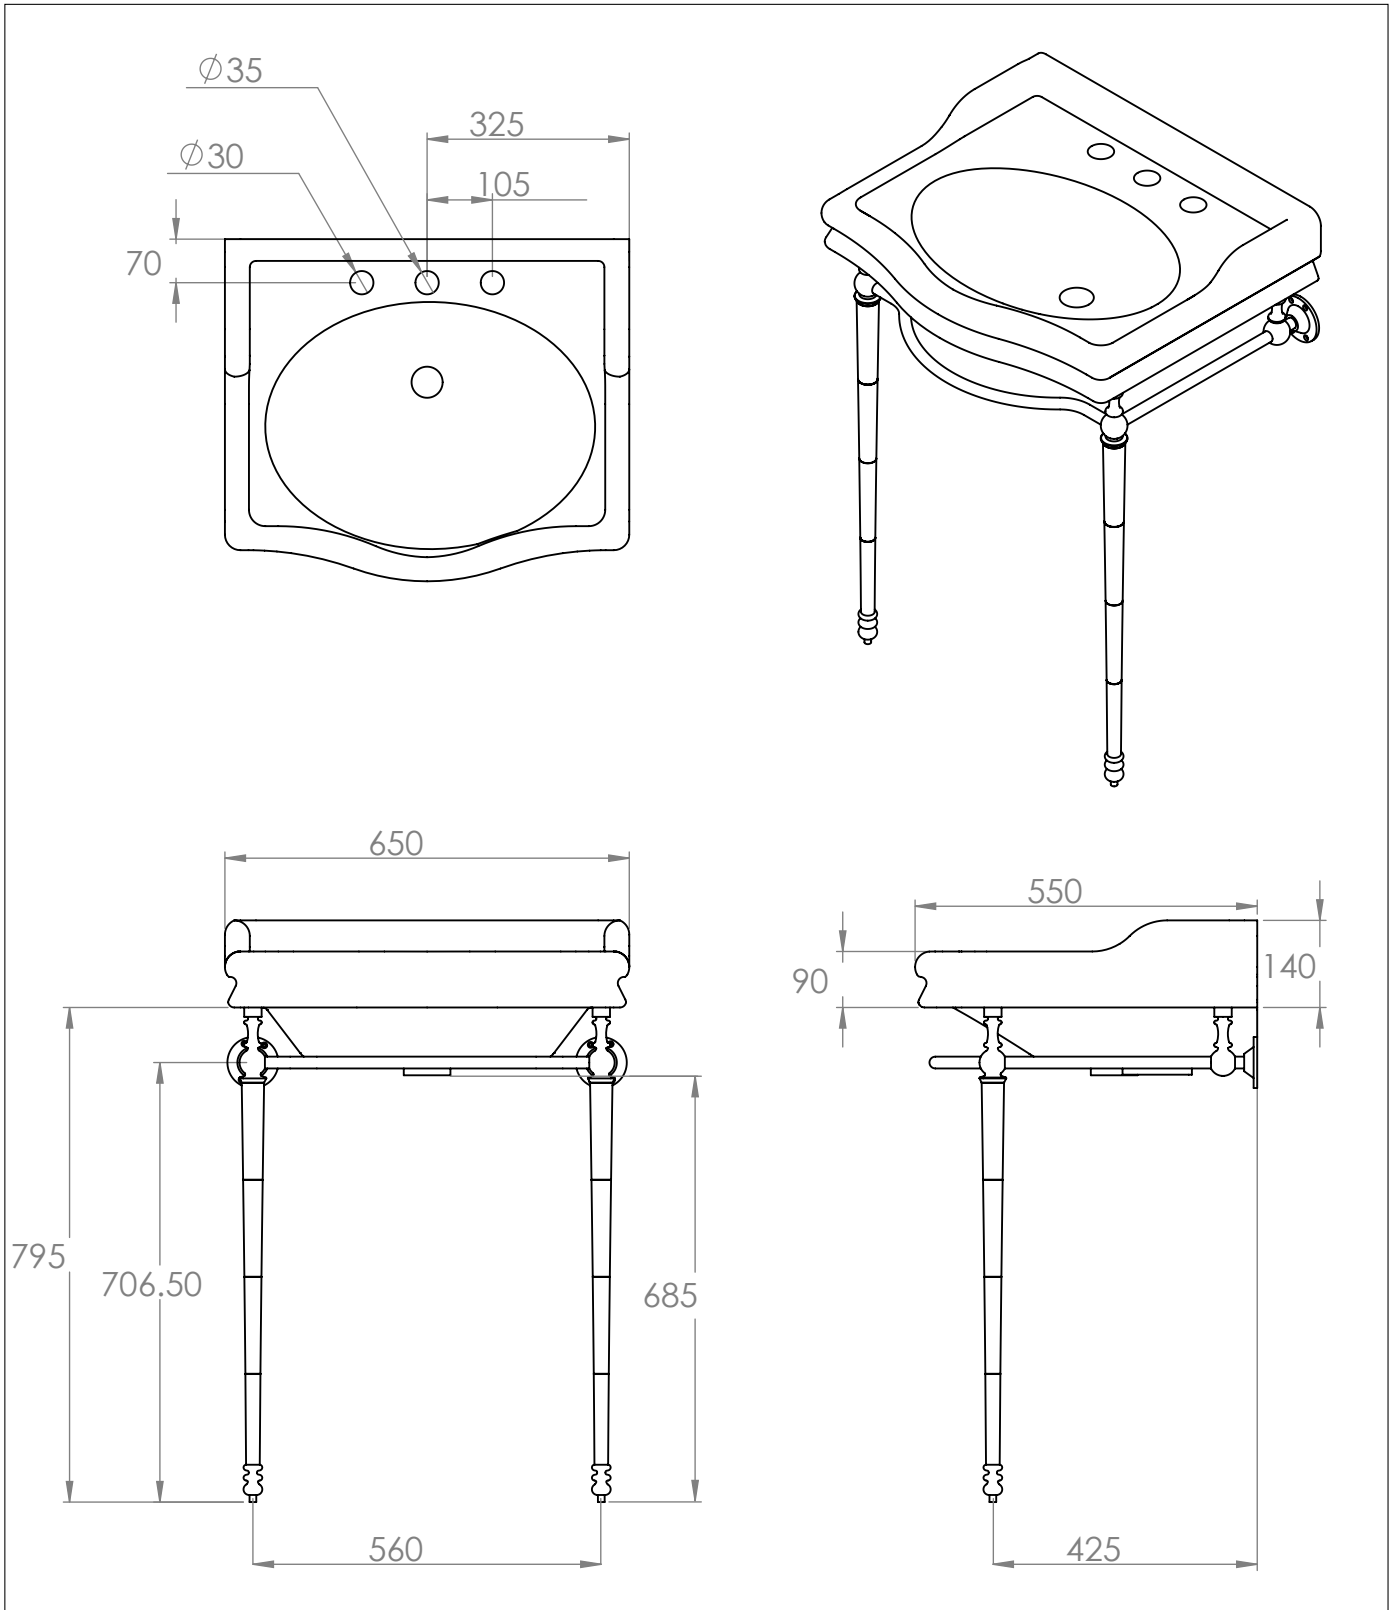

The Empress 650mm Basin

DIMENSIONS (mm)

PLEASE NOTE: Whilst every effort is made to ensure the accuracy of these specification sheets, they are subject to change without notice as part of the company's ongoing product development process.