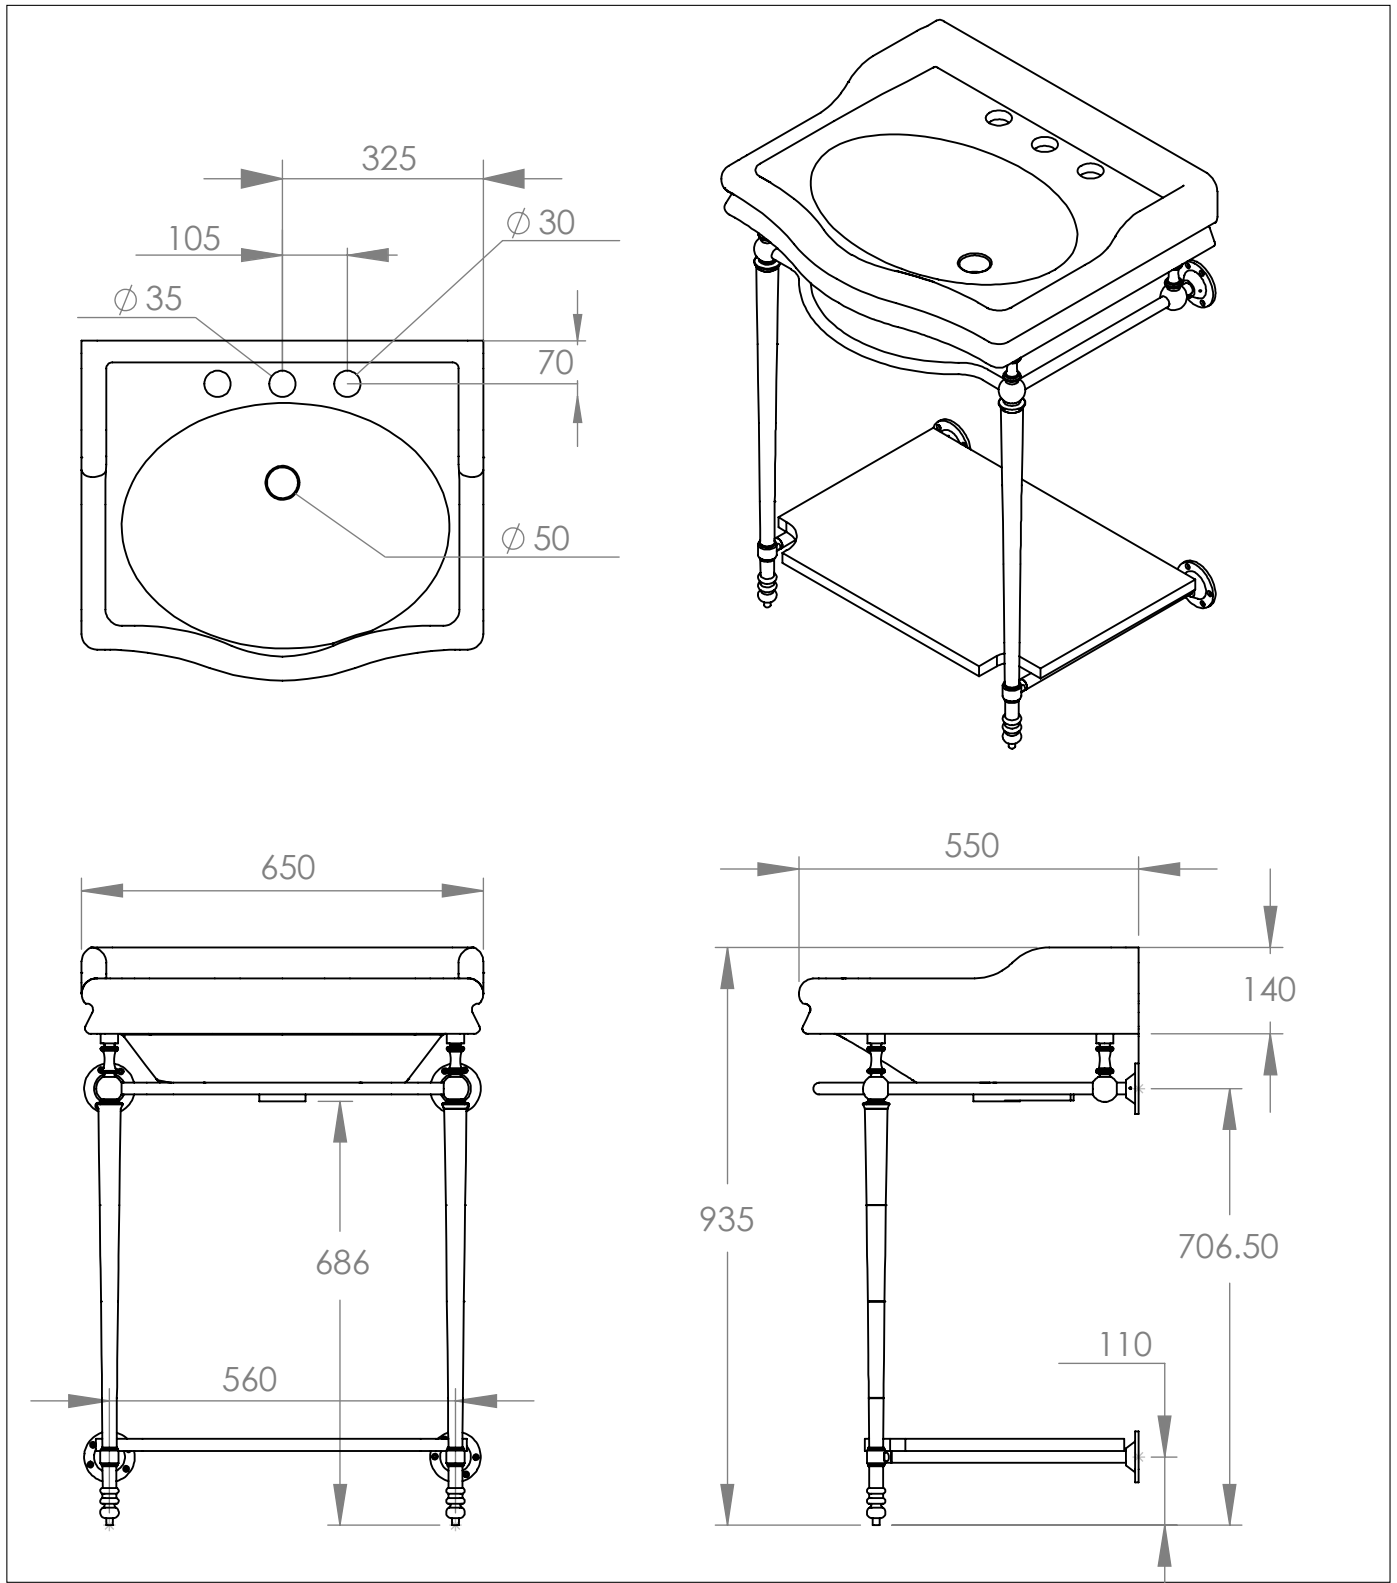

The Empress 650mm with Shelf

DIMENSIONS (mm)

PLEASE NOTE: Whilst every effort is made to ensure the accuracy of these specification sheets, they are subject to change without notice as part of the company's ongoing product development process.