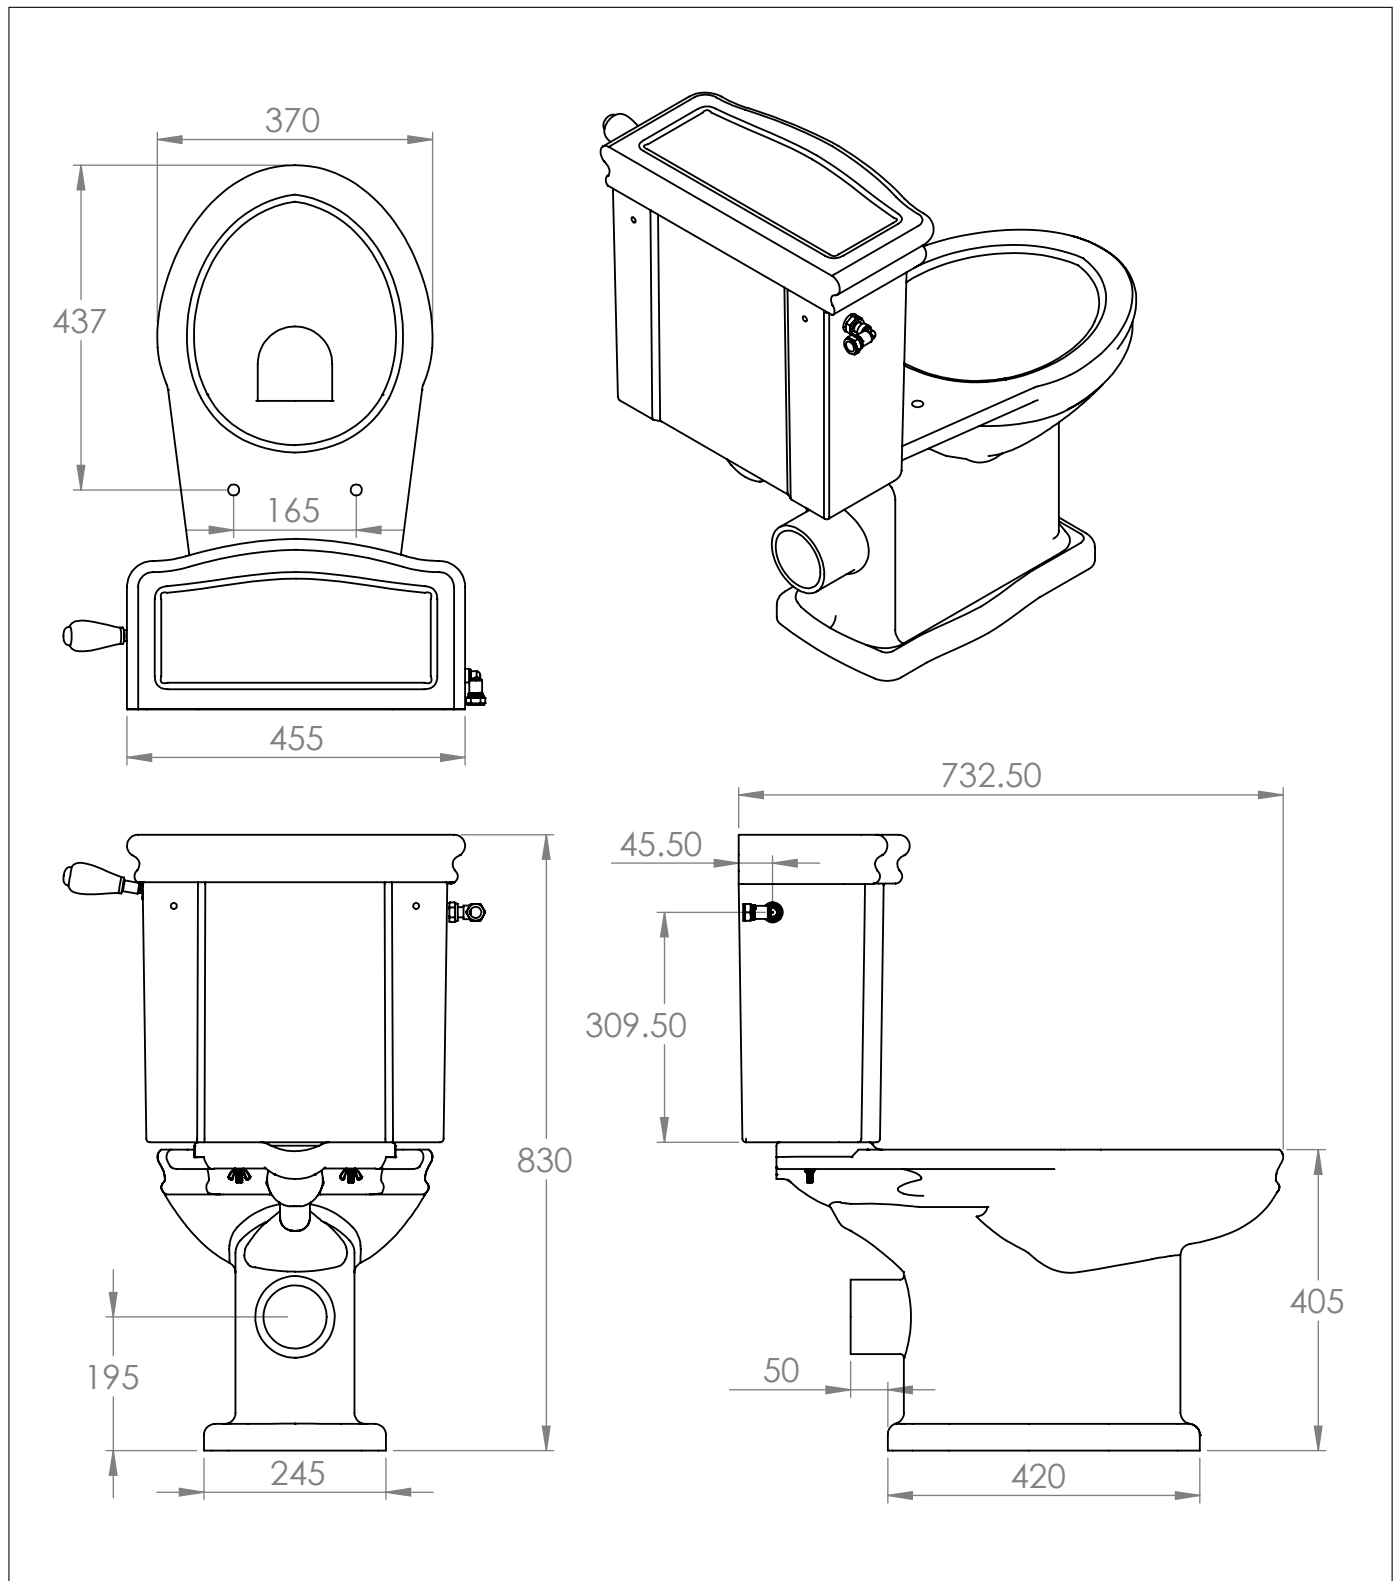

The Close Coupled Cistern

DIMENSIONS (mm)

PLEASE NOTE: Whilst every effort is made to ensure the accuracy of these specification sheets, they are subject to change without notice as part of the company's ongoing product development process.