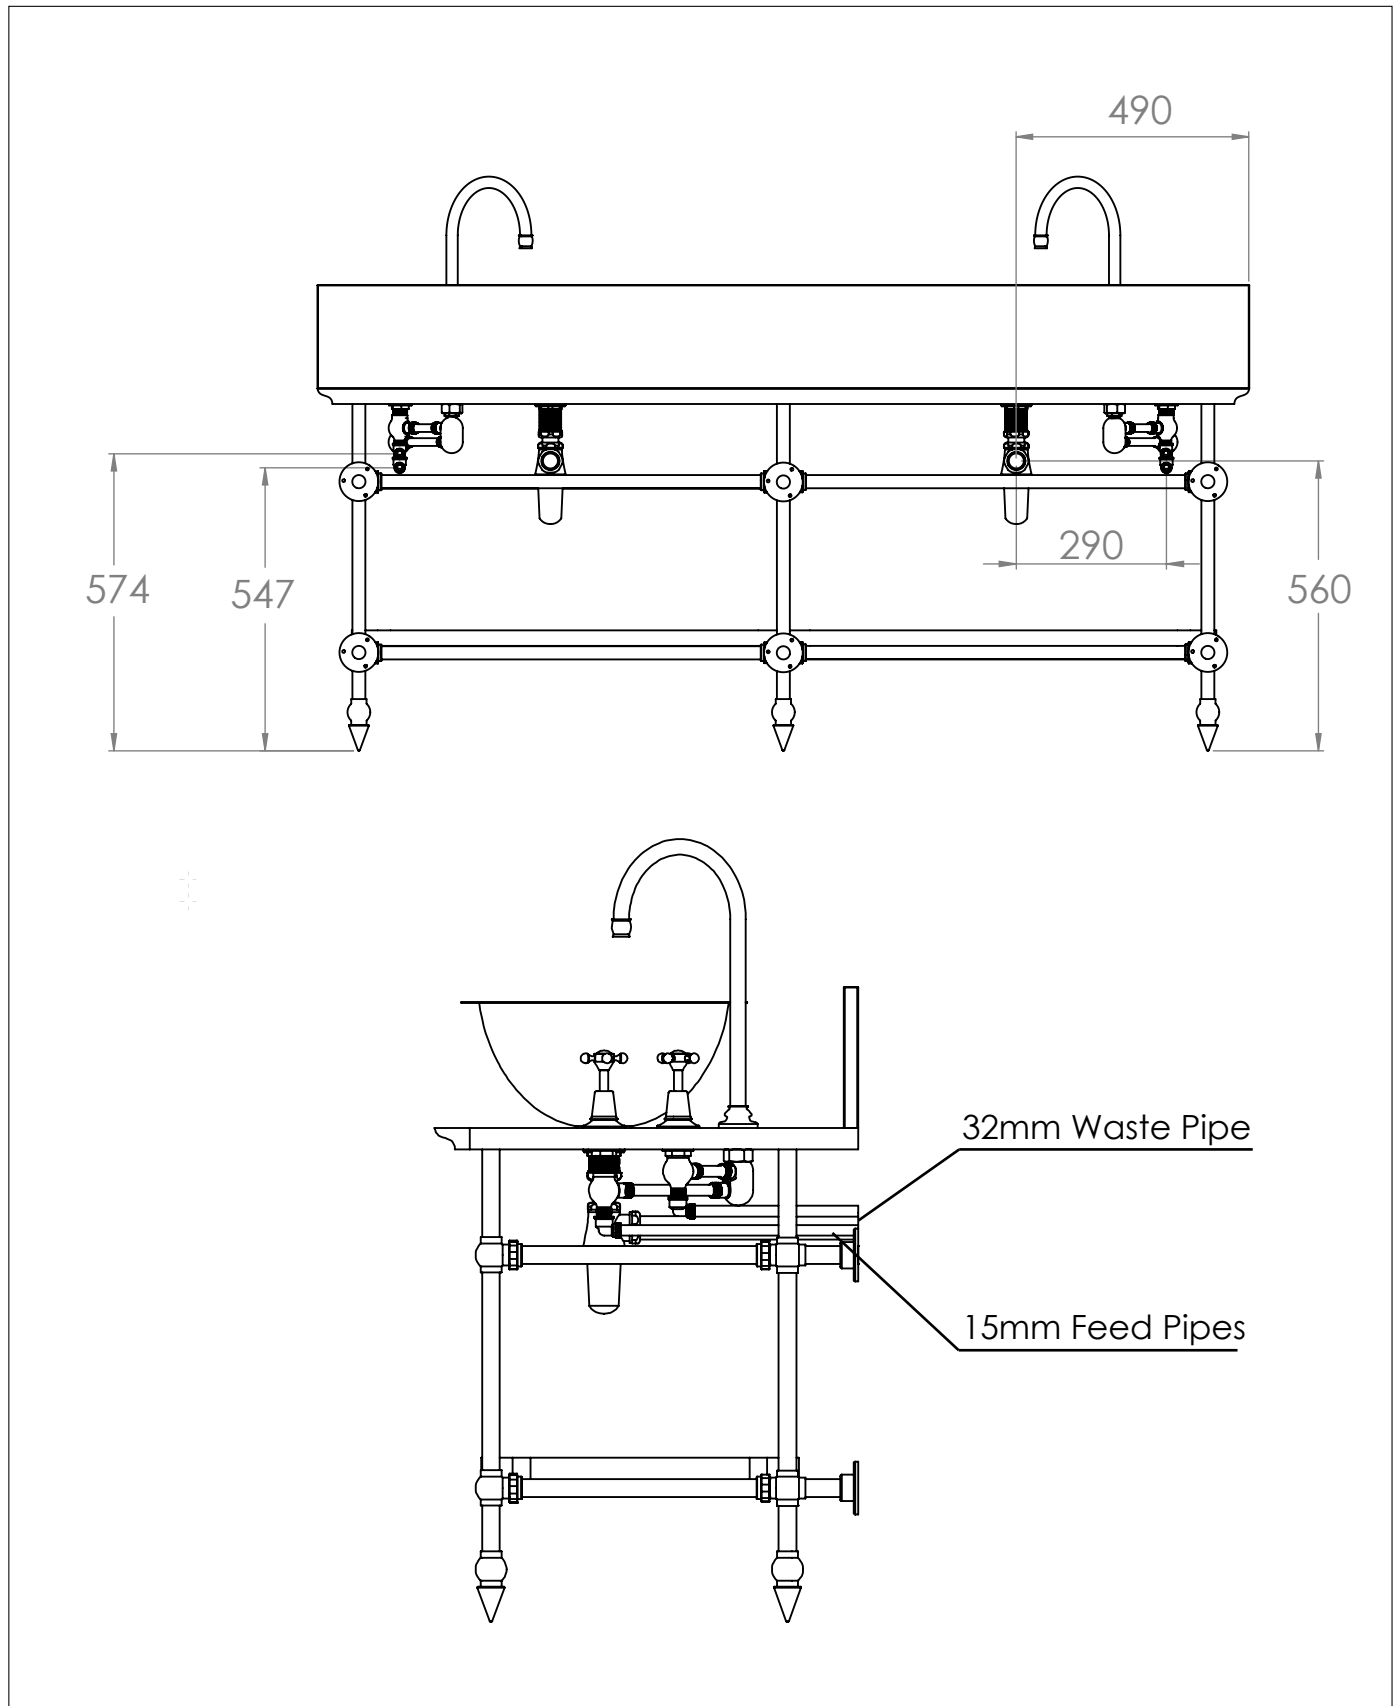

The Manhattan Double Washstand

DIMENSIONS (mm)

PLEASE NOTE: Whilst every effort is made to ensure the accuracy of these specification sheets, they are subject to change without notice as part of the company's ongoing product development process.