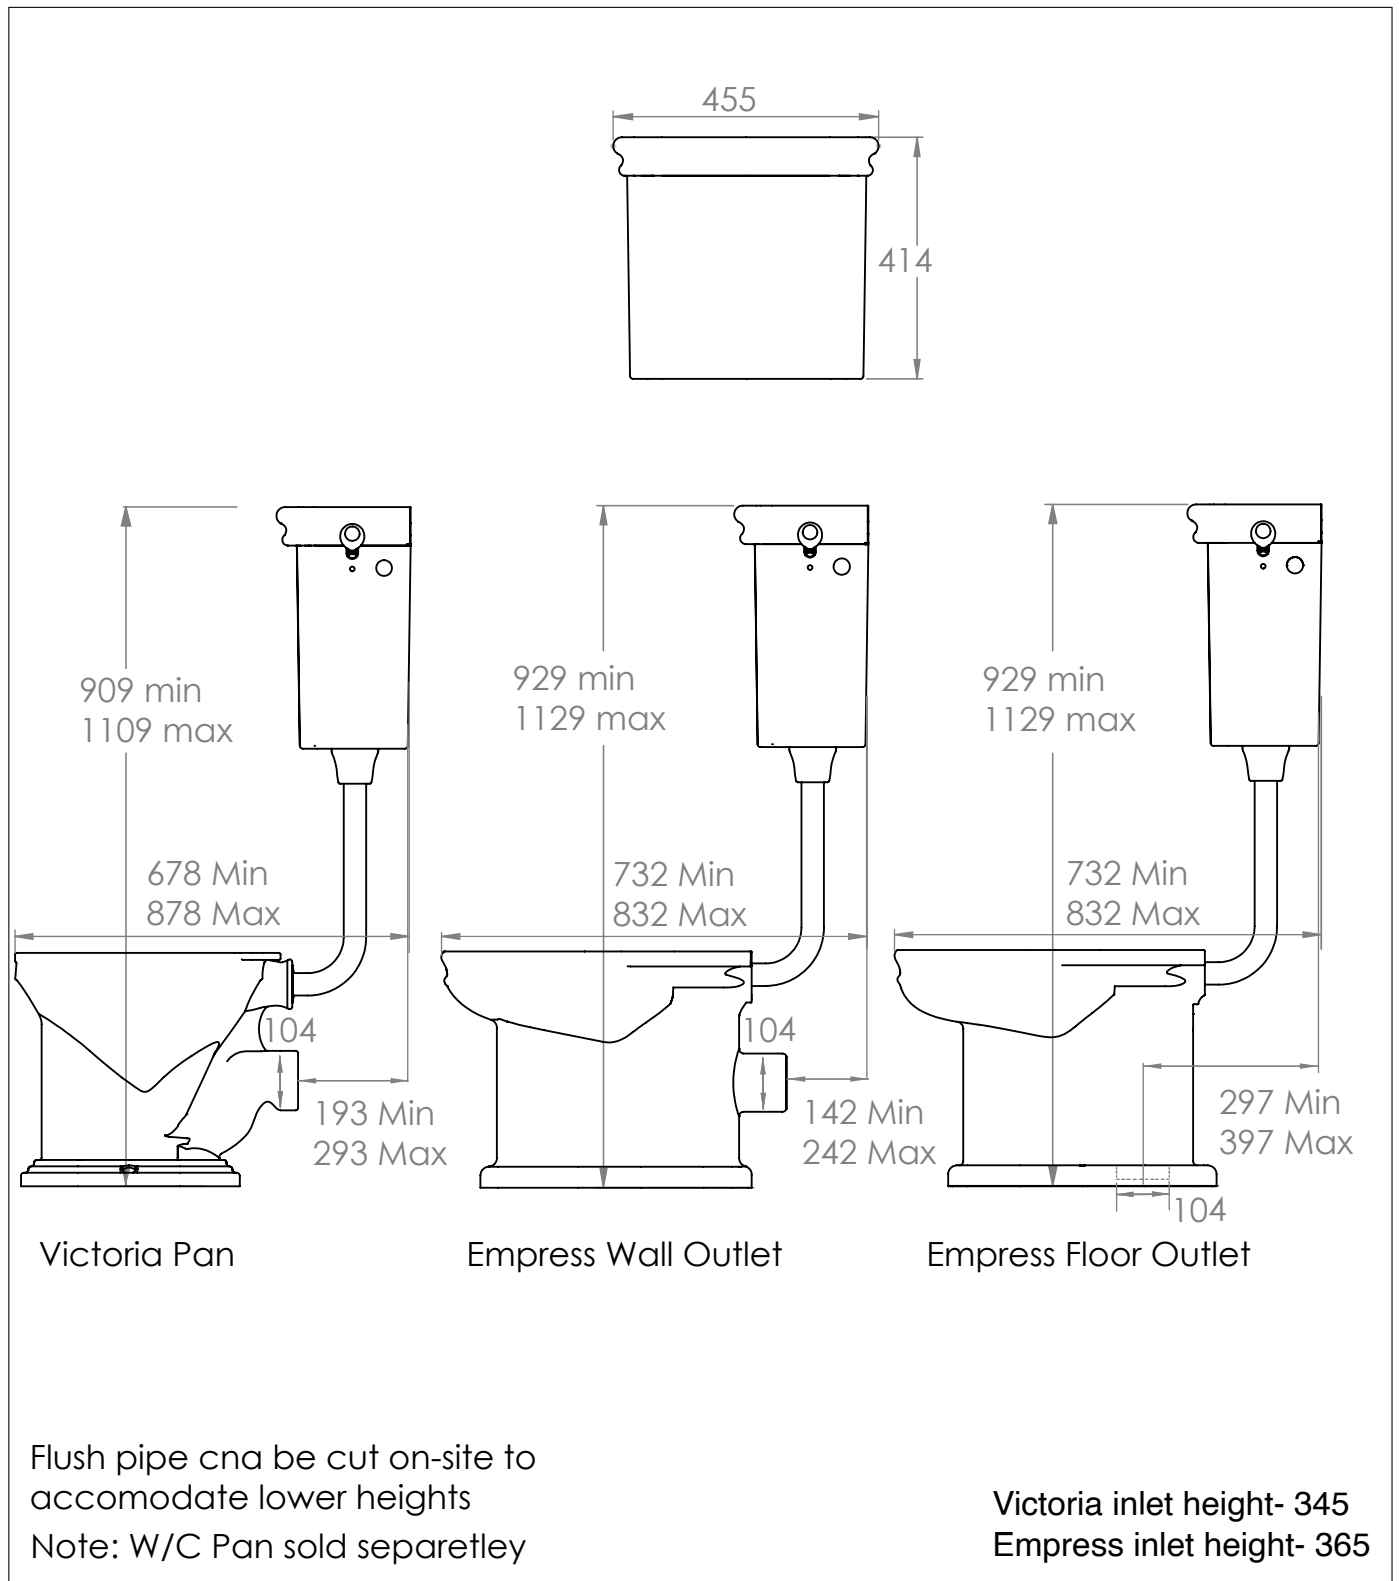

Low Level Empress Cistern

DIMENSIONS (mm)

PLEASE NOTE: Whilst every effort is made to ensure the accuracy of these specification sheets, they are subject to change without notice as part of the company's ongoing product development process.