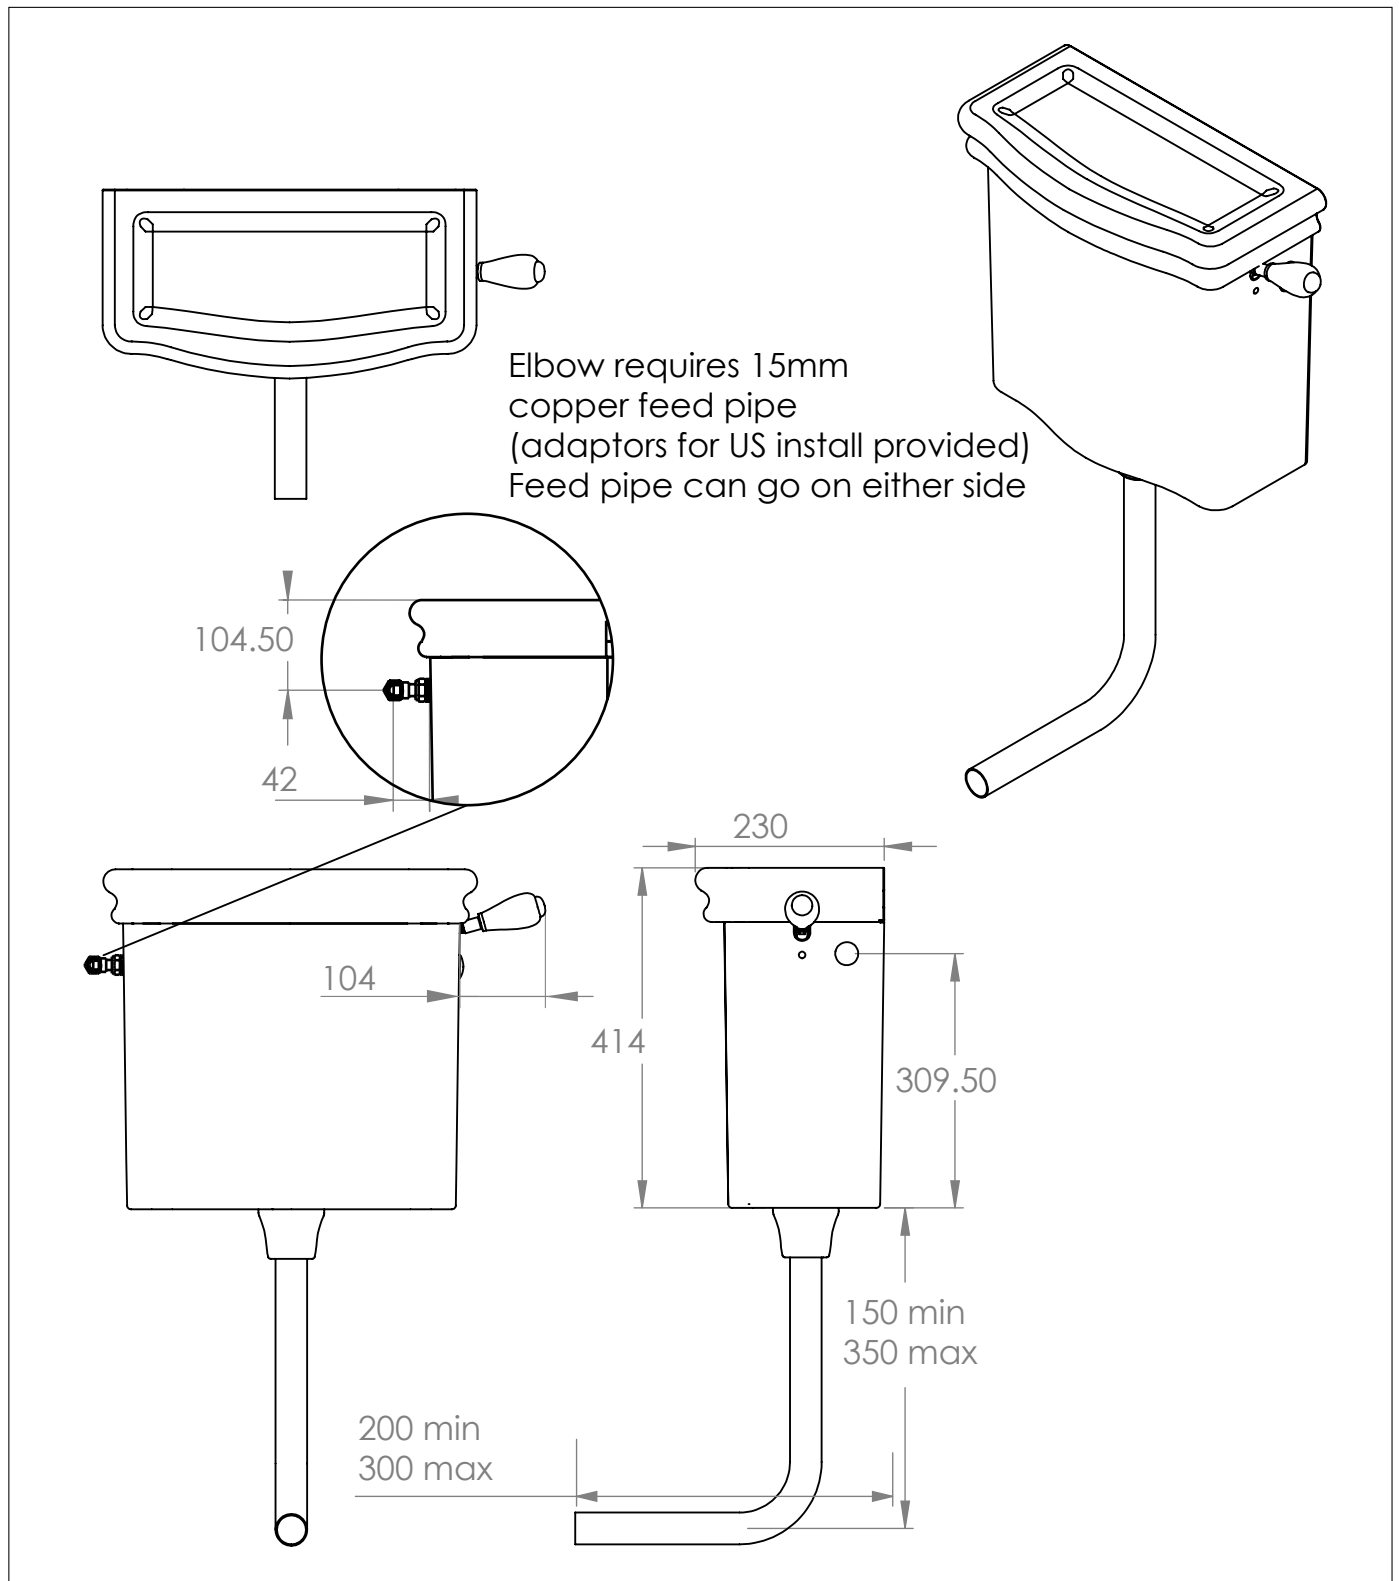

Low Level Empress Cistern

DIMENSIONS (mm)

PLEASE NOTE: Whilst every effort is made to ensure the accuracy of these specification sheets, they are subject to change without notice as part of the company's ongoing product development process.