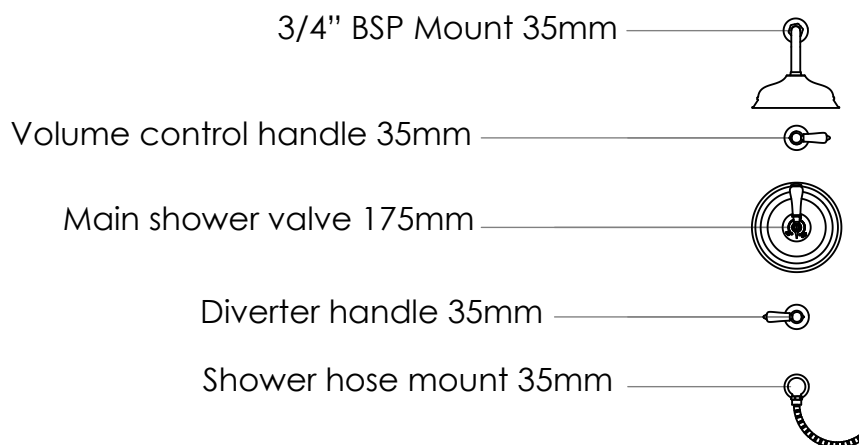

Le Thermo Grand Concealed

DIMENSIONS (mm)

PLEASE NOTE: Whilst every effort is made to ensure the accuracy of these specification sheets, they are subject to change without notice as part of the company's ongoing product development process.

Le Thermo Grand Concealed

DIMENSIONS (mm)

The universal riser pipe can be mounted to the wall or ceiling.

The hole sizes to be drilled in the front wall for each section are shown below

*Check the unit for any leaks before sealing. If there are, contact our technical team who will be able to assist, should you need any components.