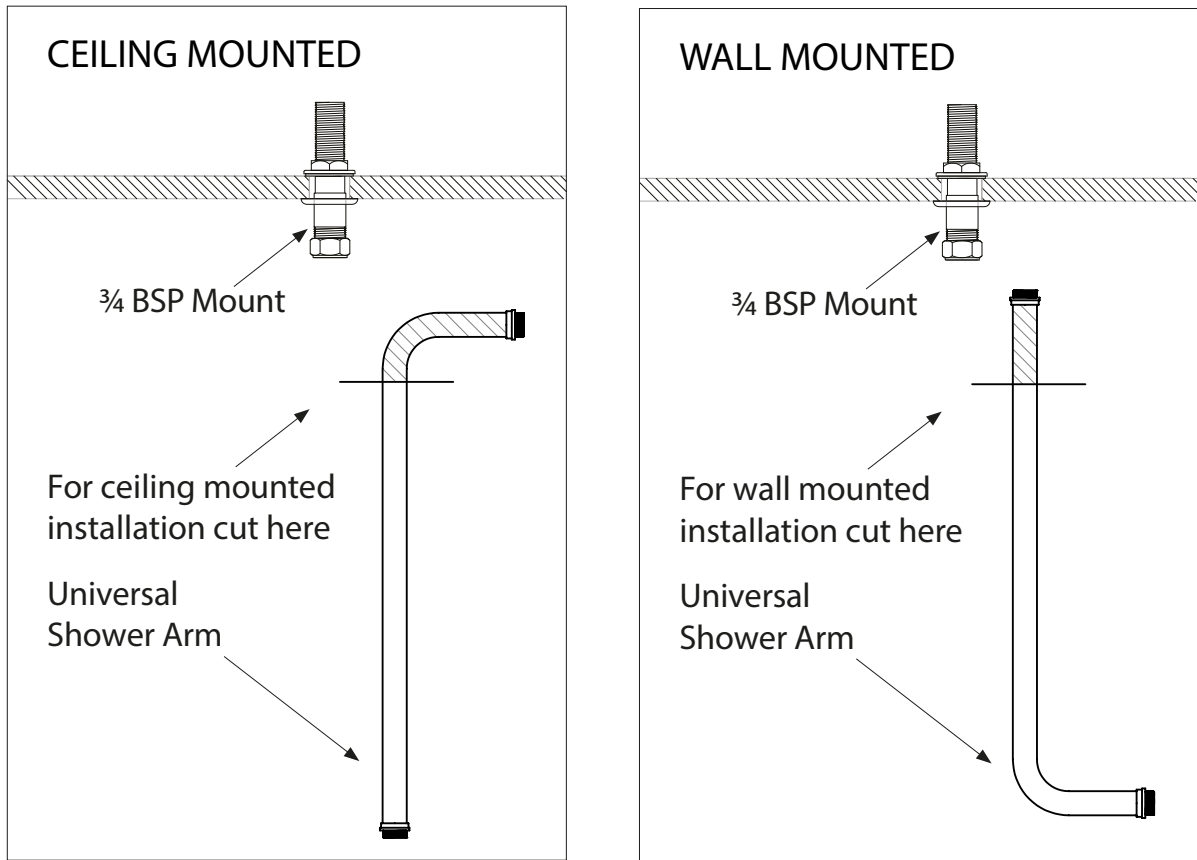

Le Thermo Grand Concealed

DIMENSIONS (mm)

PLEASE NOTE: Whilst every effort is made to ensure the accuracy of these specification sheets, they are subject to change without notice as part of the company's ongoing product development process.

Le Thermo Grand Concealed

DIMENSIONS (mm)

The universal riser pipe can be mounted to the wall or ceiling.

The hole sizes to be drilled in the front wall for each section are shown below

*Check the unit for any leaks before sealing. If there are, contact our technical team who will be able to assist, should you need any components.