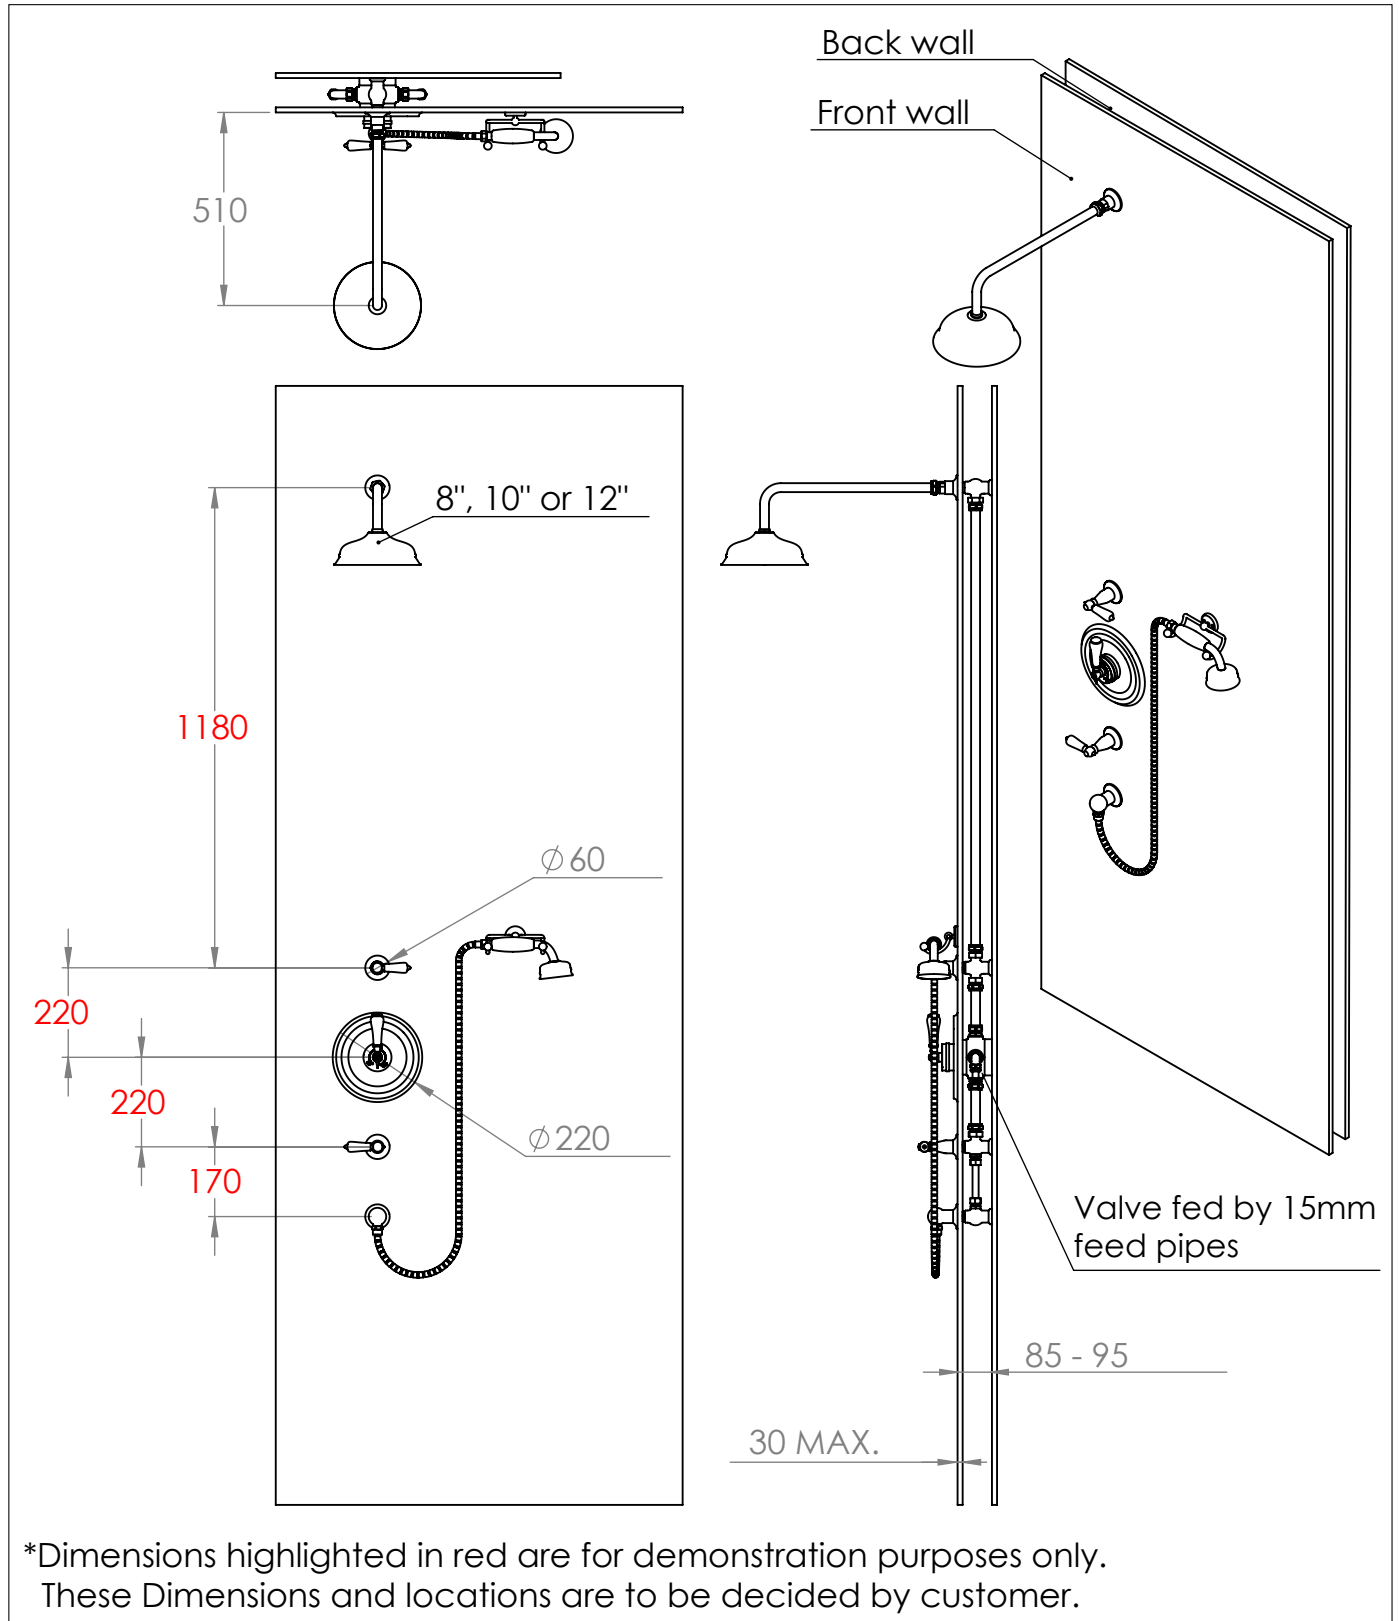

Le Thermo Grand Concealed

DIMENSIONS (mm)

PLEASE NOTE: Whilst every effort is made to ensure the accuracy of these specification sheets, they are subject to change without notice as part of the company's ongoing product development process.

Le Thermo Grand Concealed

DIMENSIONS (mm)

The universal riser pipe can be mounted to the wall or ceiling.

The hole sizes to be drilled in the front wall for each section are shown below

*Check the unit for any leaks before sealing. If there are, contact our technical team who will be able to assist, should you need any components.