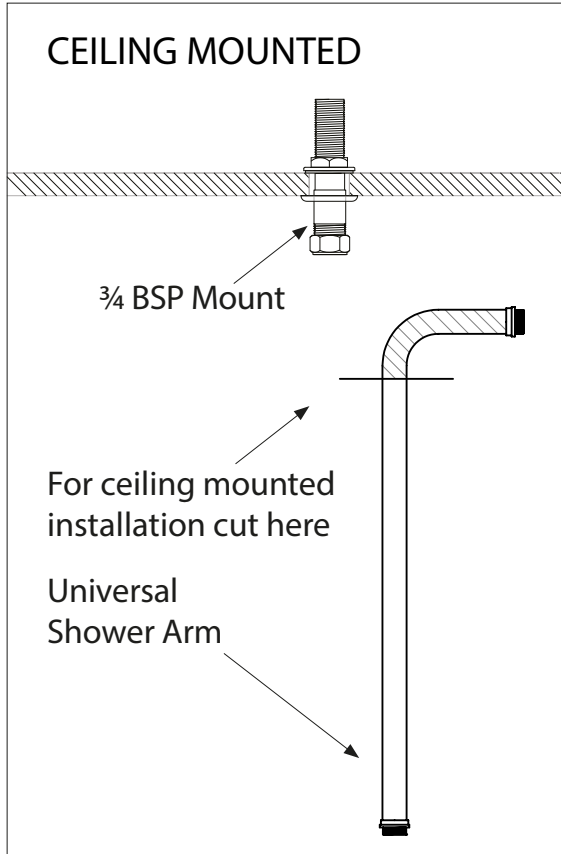

# Le Thermo Concealed

DIMENSIONS (mm)

PLEASE NOTE: Whilst every effort is made to ensure the accuracy of these specification sheets, they are subject to change without notice as part of the company's ongoing product development process.

## DIMENSIONS (mm)

The universal riser pipe can be mounted to the wall or ceiling.

The hole sizes to be drilled in the front wall for each section are shown below

\*Check the unit for any leaks before sealing. If there are, contact our technical team who will be able to assist, should you need any components.