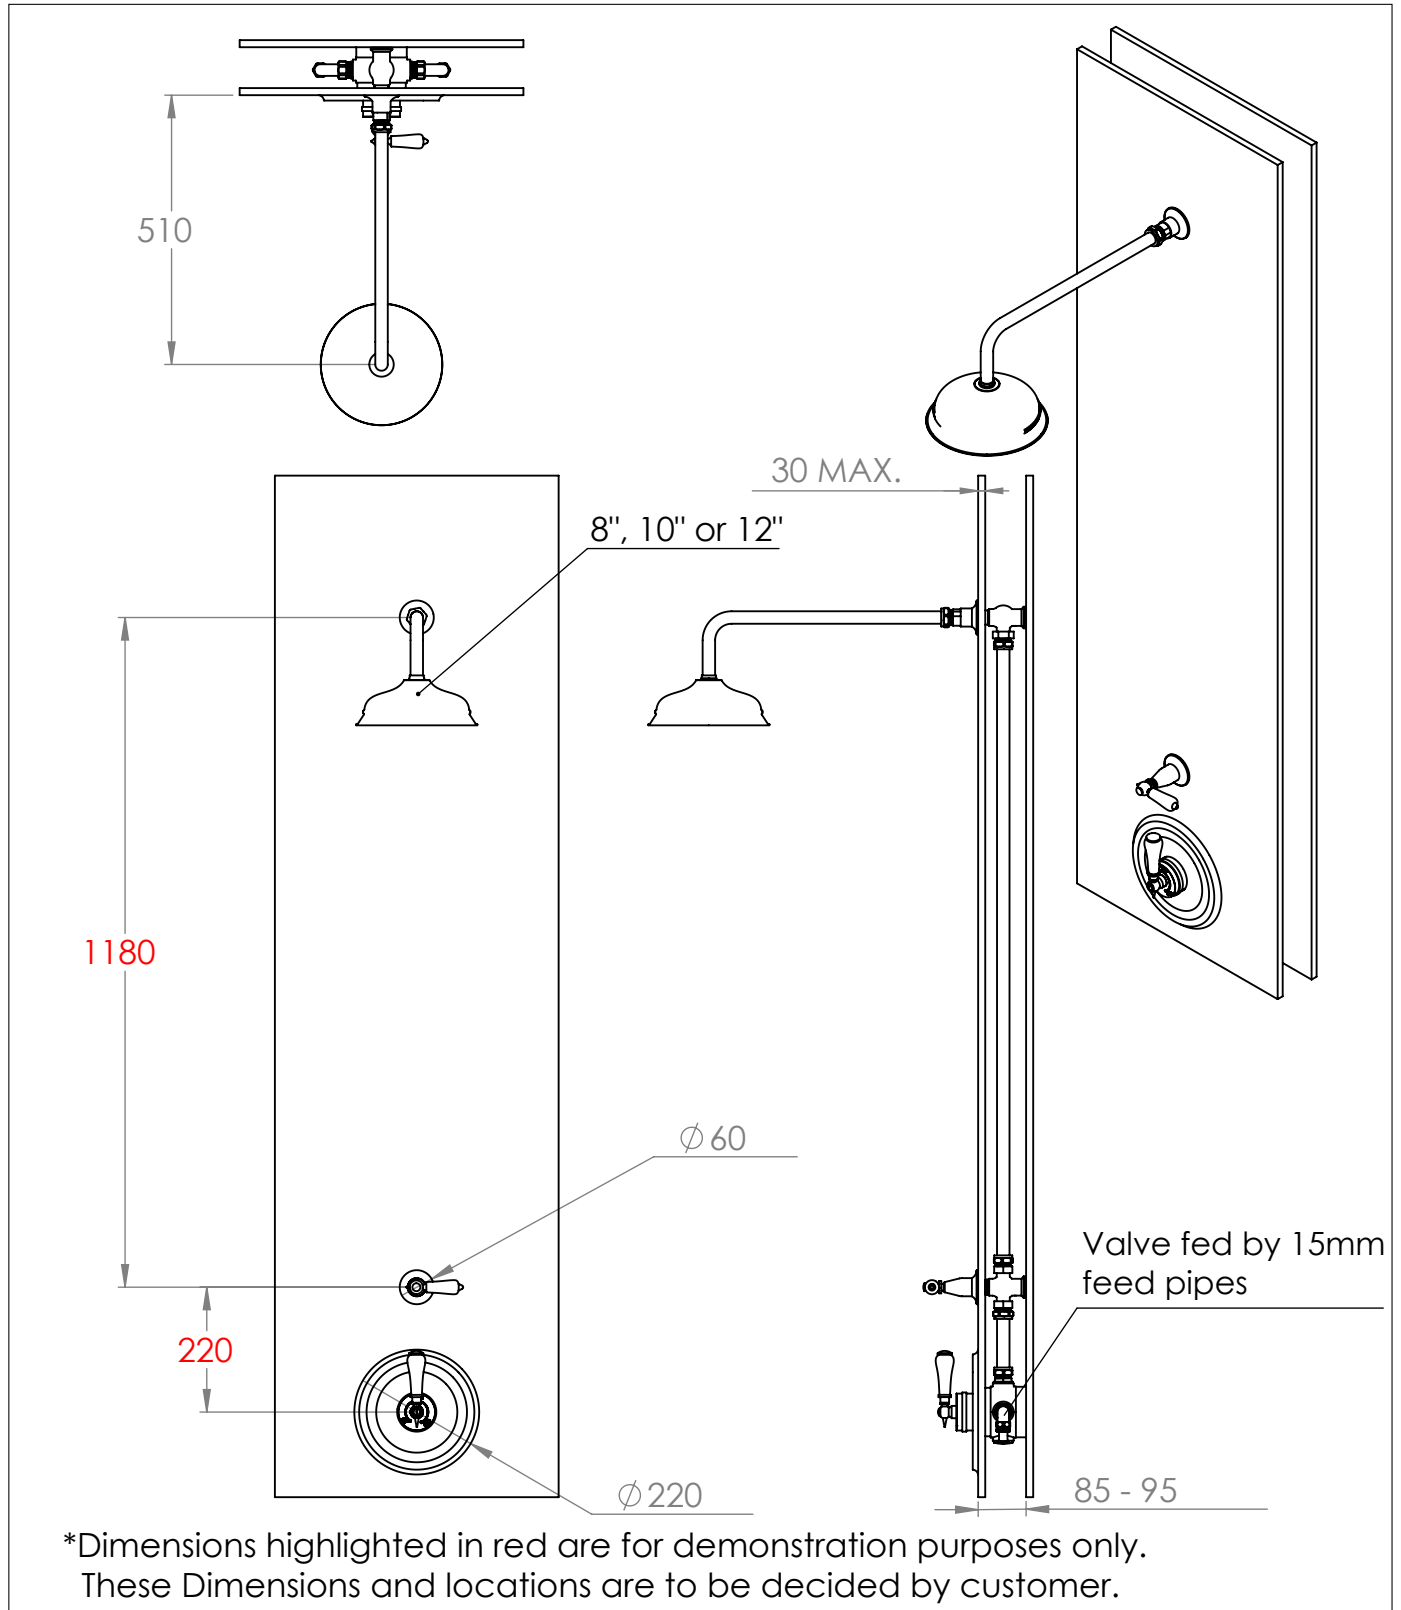

# Le Thermo Concealed

DIMENSIONS (mm)

PLEASE NOTE: Whilst every effort is made to ensure the accuracy of these specification sheets, they are subject to change without notice as part of the company's ongoing product development process.

## DIMENSIONS (mm)

The universal riser pipe can be mounted to the wall or ceiling.

The hole sizes to be drilled in the front wall for each section are shown below

\*Check the unit for any leaks before sealing. If there are, contact our technical team who will be able to assist, should you need any components.