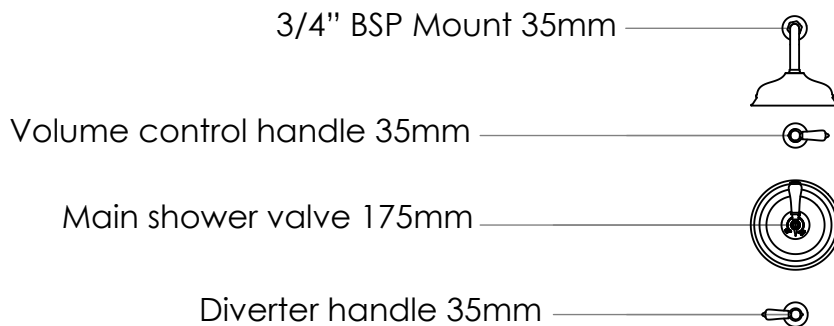

# Le Thermo Concealed

DIMENSIONS (mm)

PLEASE NOTE: Whilst every effort is made to ensure the accuracy of these specification sheets, they are subject to change without notice as part of the company's ongoing product development process.

## DIMENSIONS (mm)

The universal riser pipe can be mounted to the wall or ceiling.

The hole sizes to be drilled in the front wall for each section are shown below

\*Check the unit for any leaks before sealing. If there are, contact our technical team who will be able to assist, should you need any components.