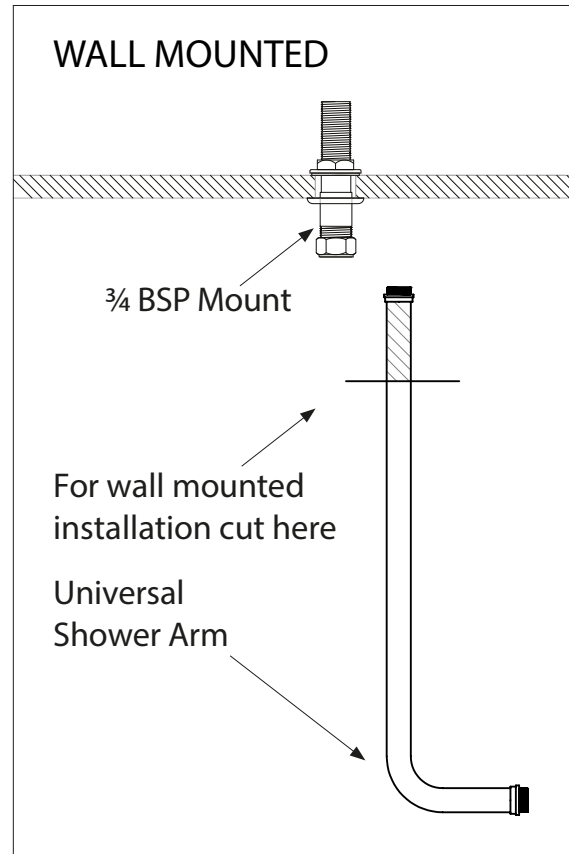

# Le Thermo Concealed

DIMENSIONS (mm)

PLEASE NOTE: Whilst every effort is made to ensure the accuracy of these specification sheets, they are subject to change without notice as part of the company's ongoing product development process.

## DIMENSIONS (mm)

The universal riser pipe can be mounted to the wall or ceiling.

The hole sizes to be drilled in the front wall for each section are shown below

\*Check the unit for any leaks before sealing. If there are, contact our technical team who will be able to assist, should you need any components.