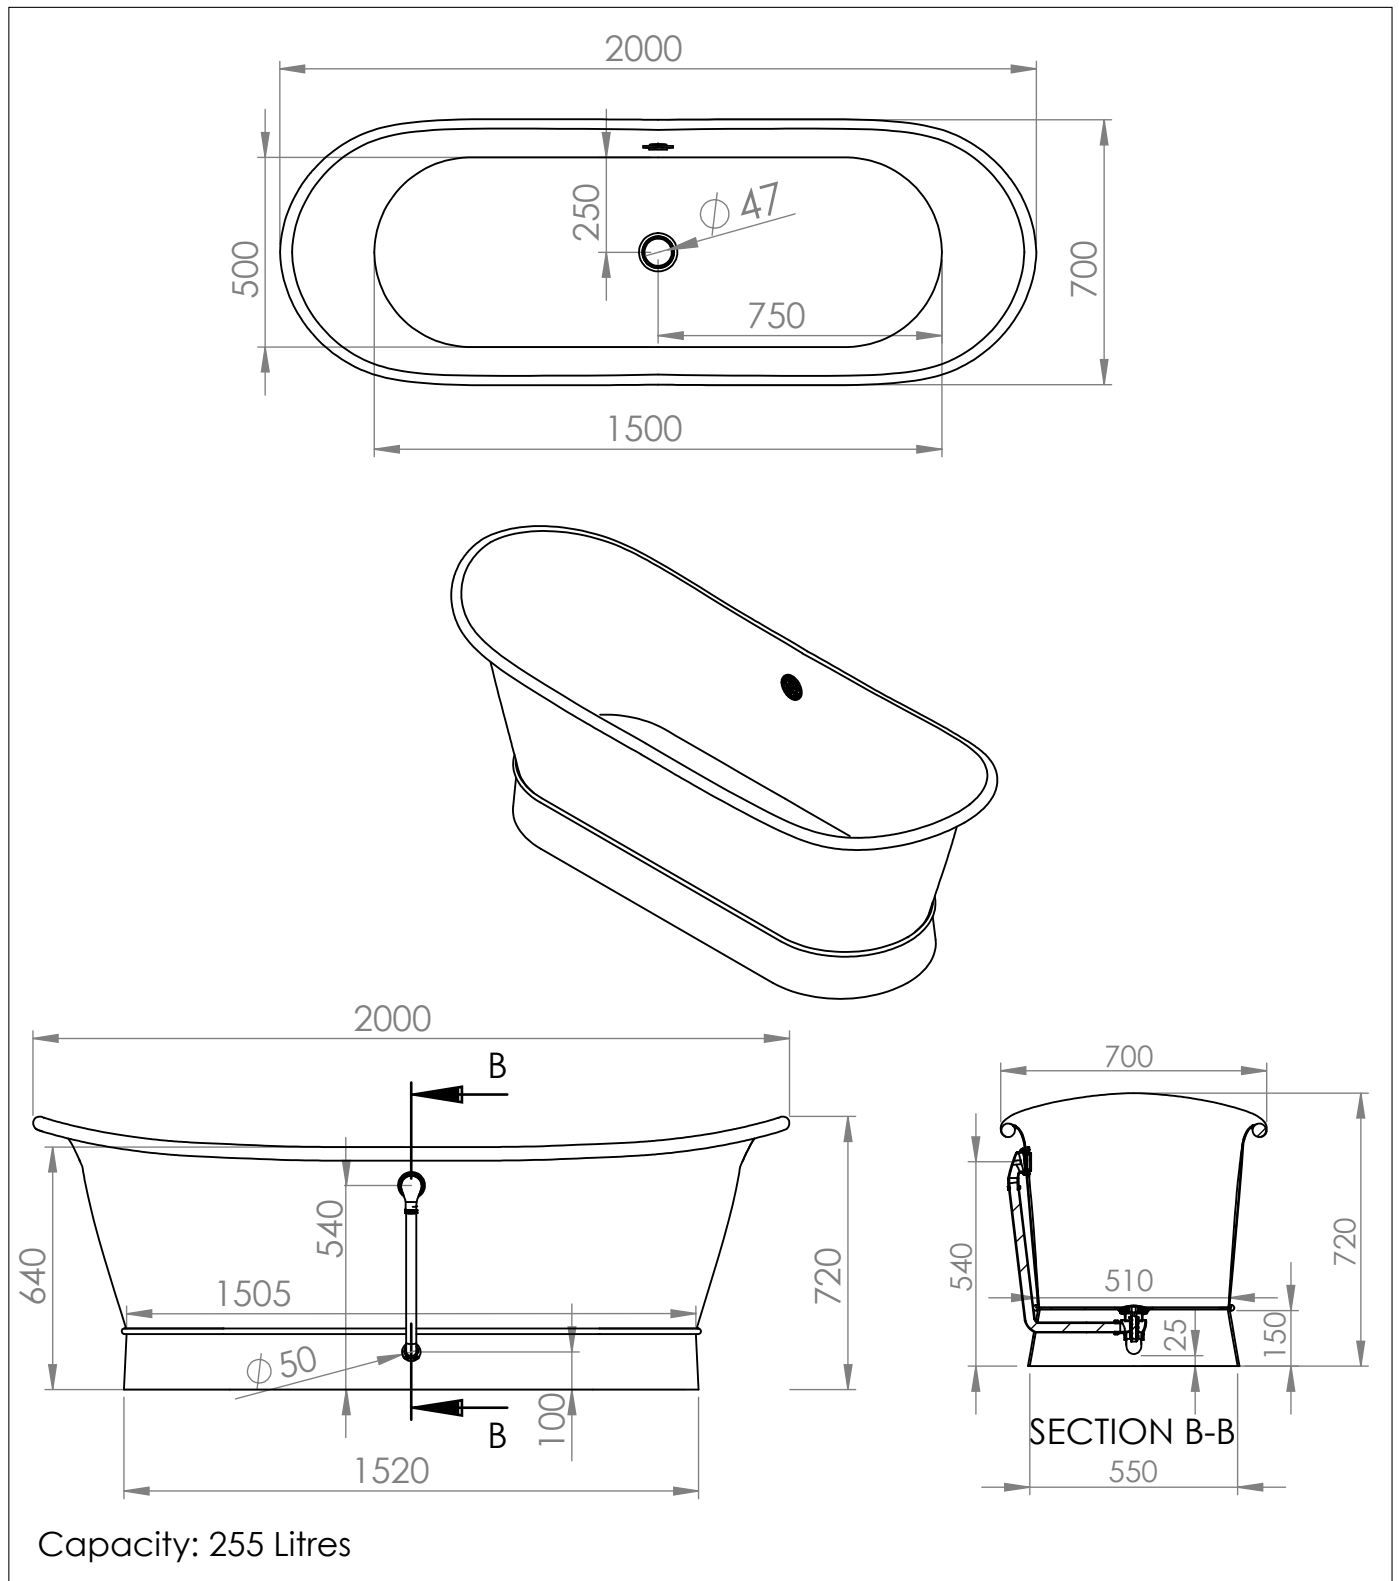

# The 2000mm Le Bateau

DIMENSIONS (mm)

PLEASE NOTE: Whilst every effort is made to ensure the accuracy of these specification sheets, they are subject to change without notice as part of the company's ongoing product development process.