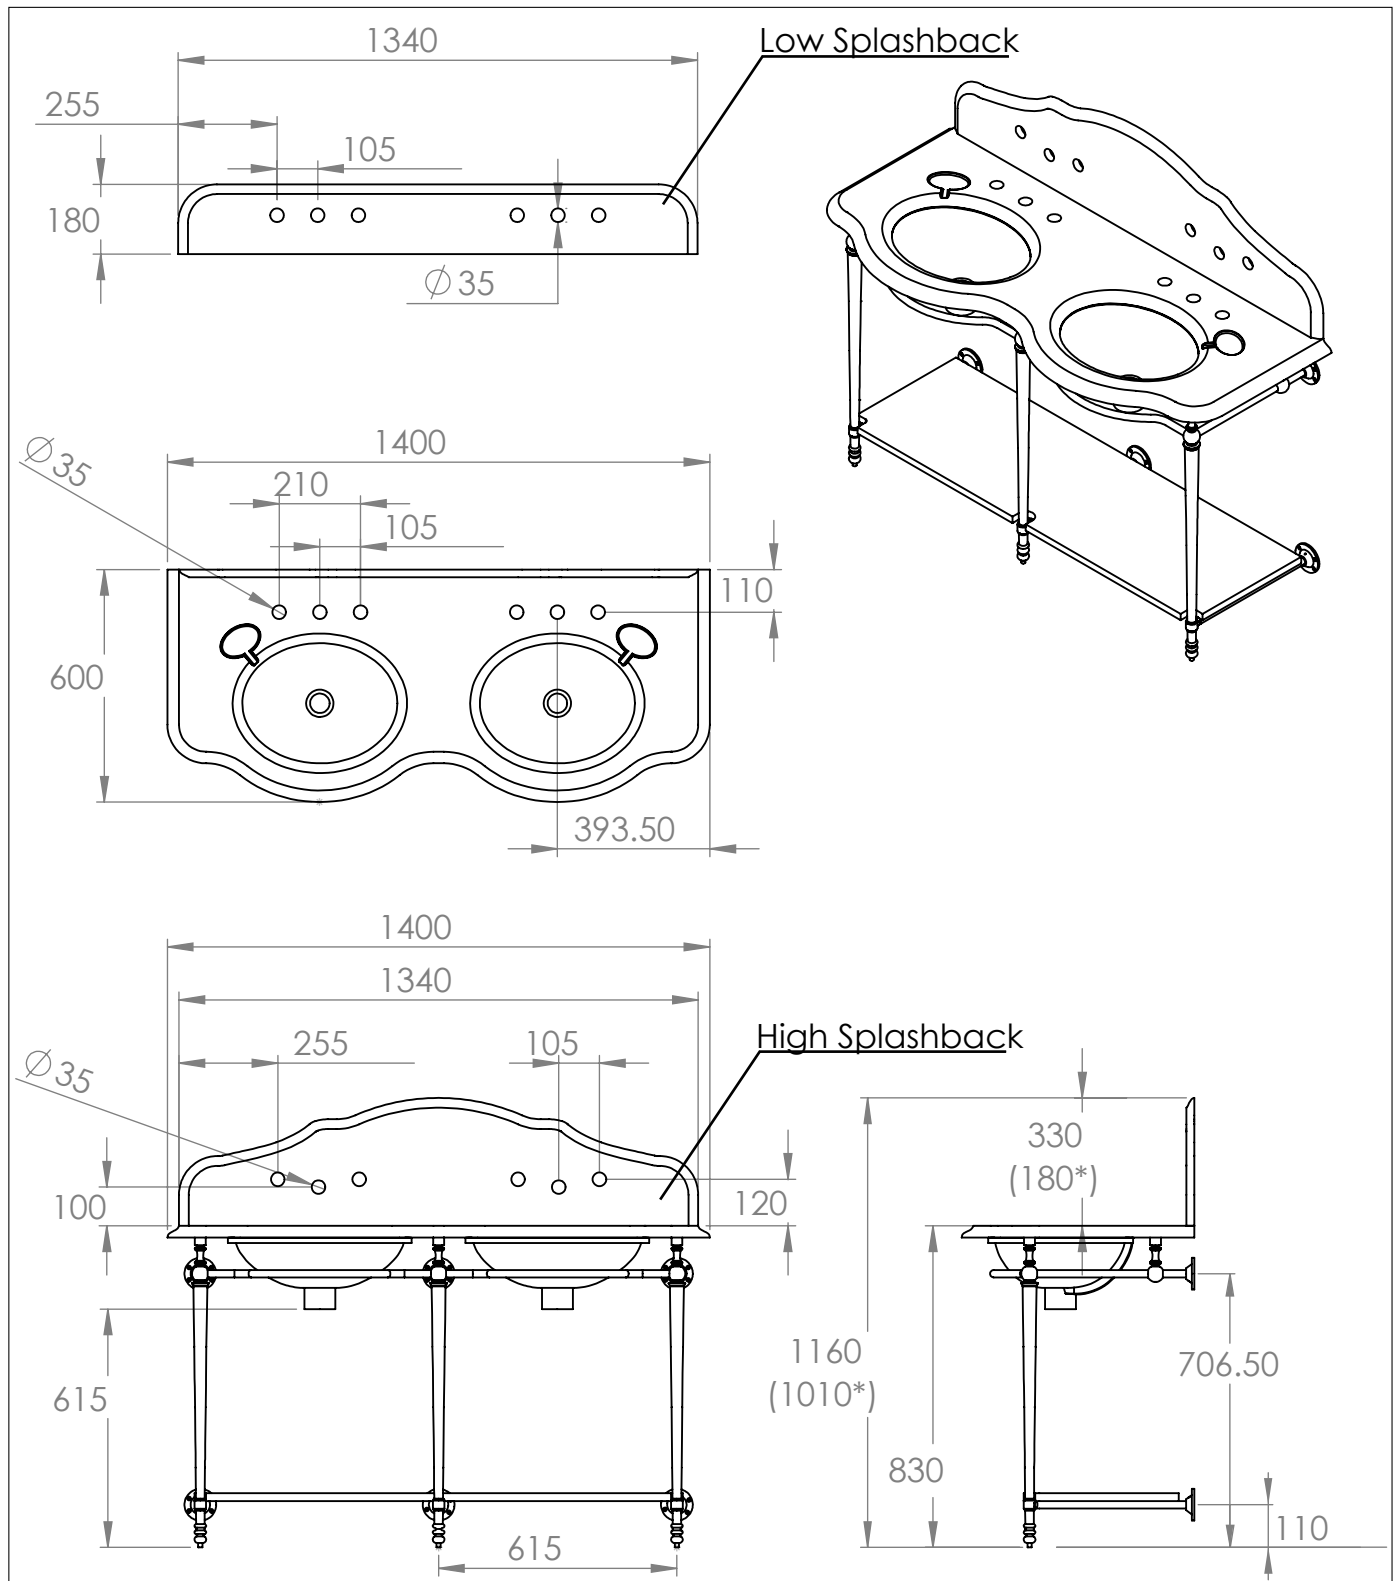

La Parisienne Double with Shelf

DIMENSIONS (mm)

PLEASE NOTE: Whilst every effort is made to ensure the accuracy of these specification sheets, they are subject to change without notice as part of the company's ongoing product development process.