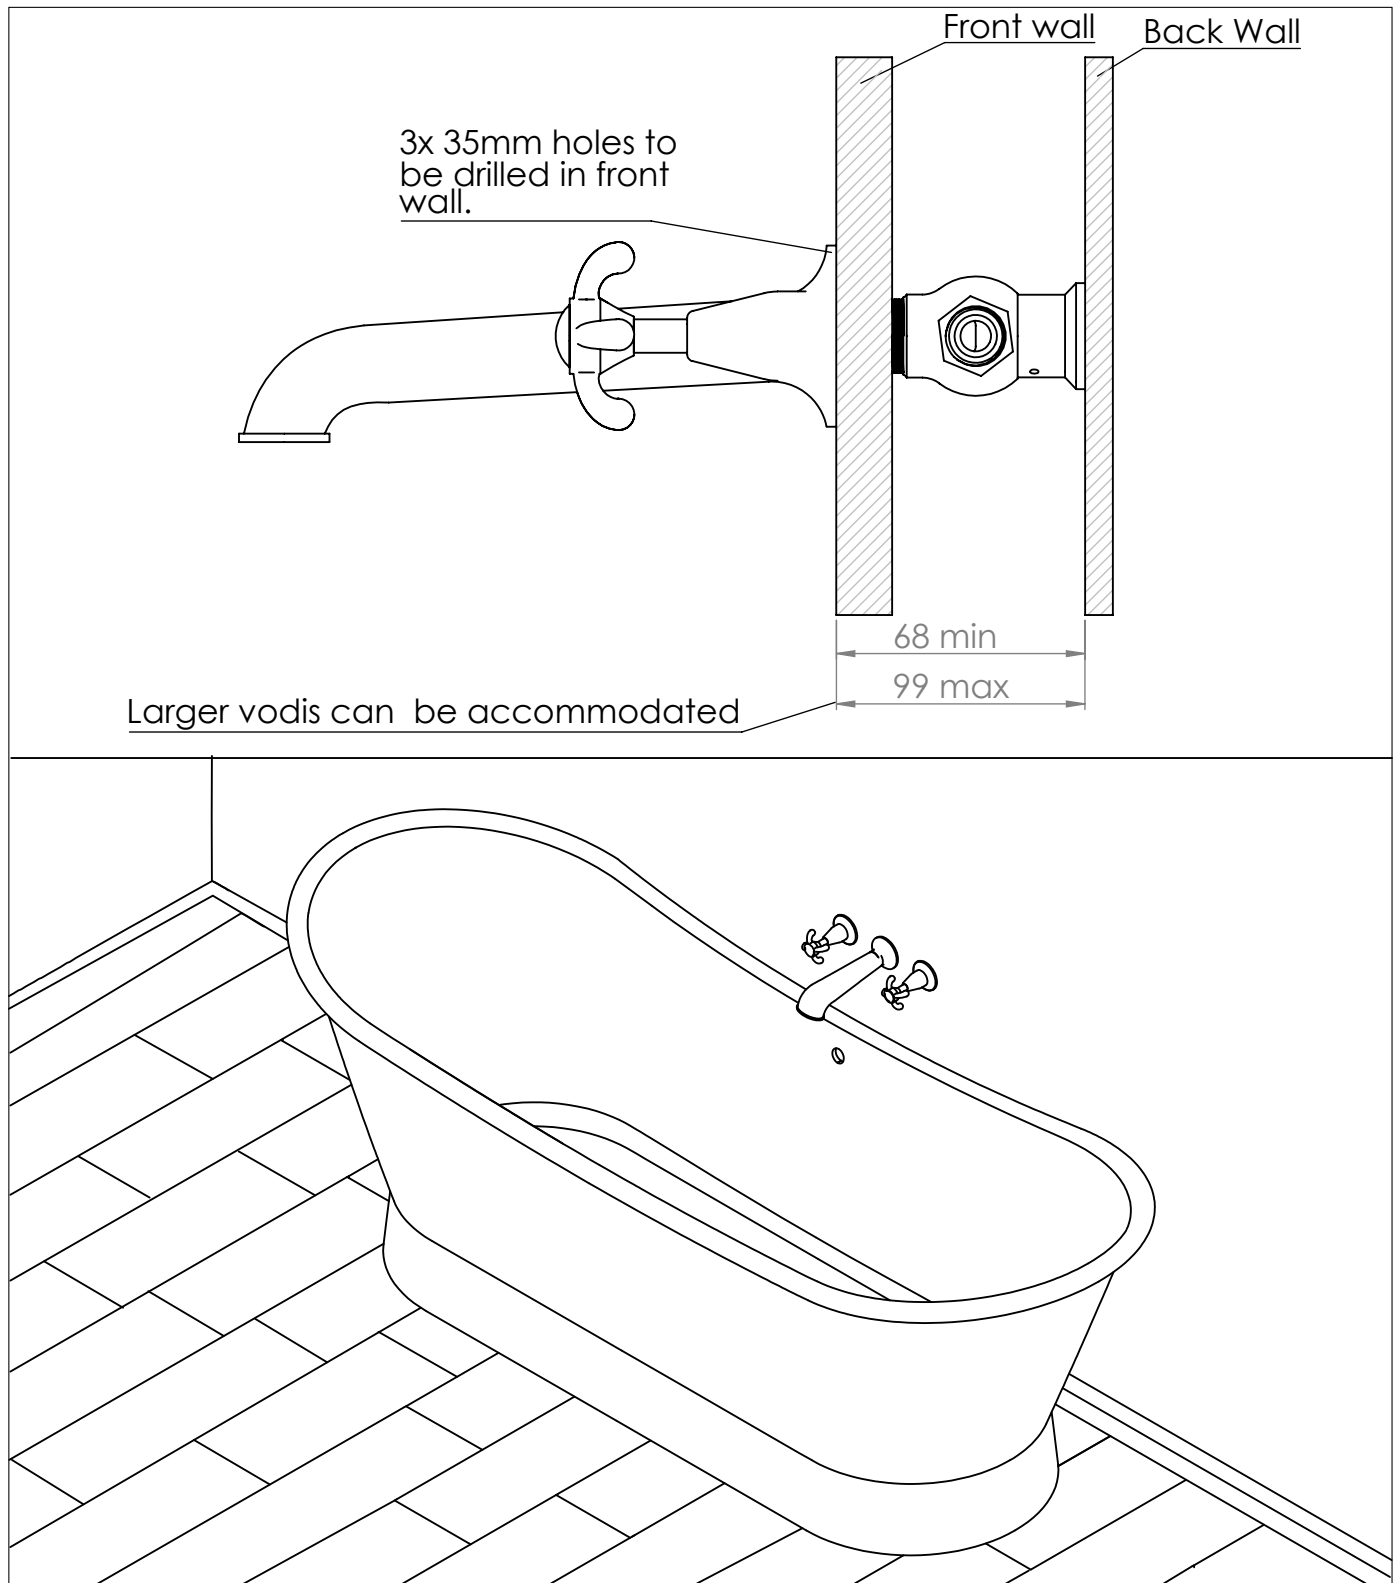

# La Loire Wall Mounted Three Hole Bathtub Filler

## DIMENSIONS (mm)

PLEASE NOTE: Whilst every effort is made to ensure the accuracy of these specification sheets, they are subject to change without notice as part of the company's ongoing product development process.

# The Wall Mounted Three Hole Bathtub Filler

DIMENSIONS (mm)

PLEASE NOTE: Whilst every effort is made to ensure the accuracy of these specification sheets, they are subject to change without notice as part of the company's ongoing product development process.