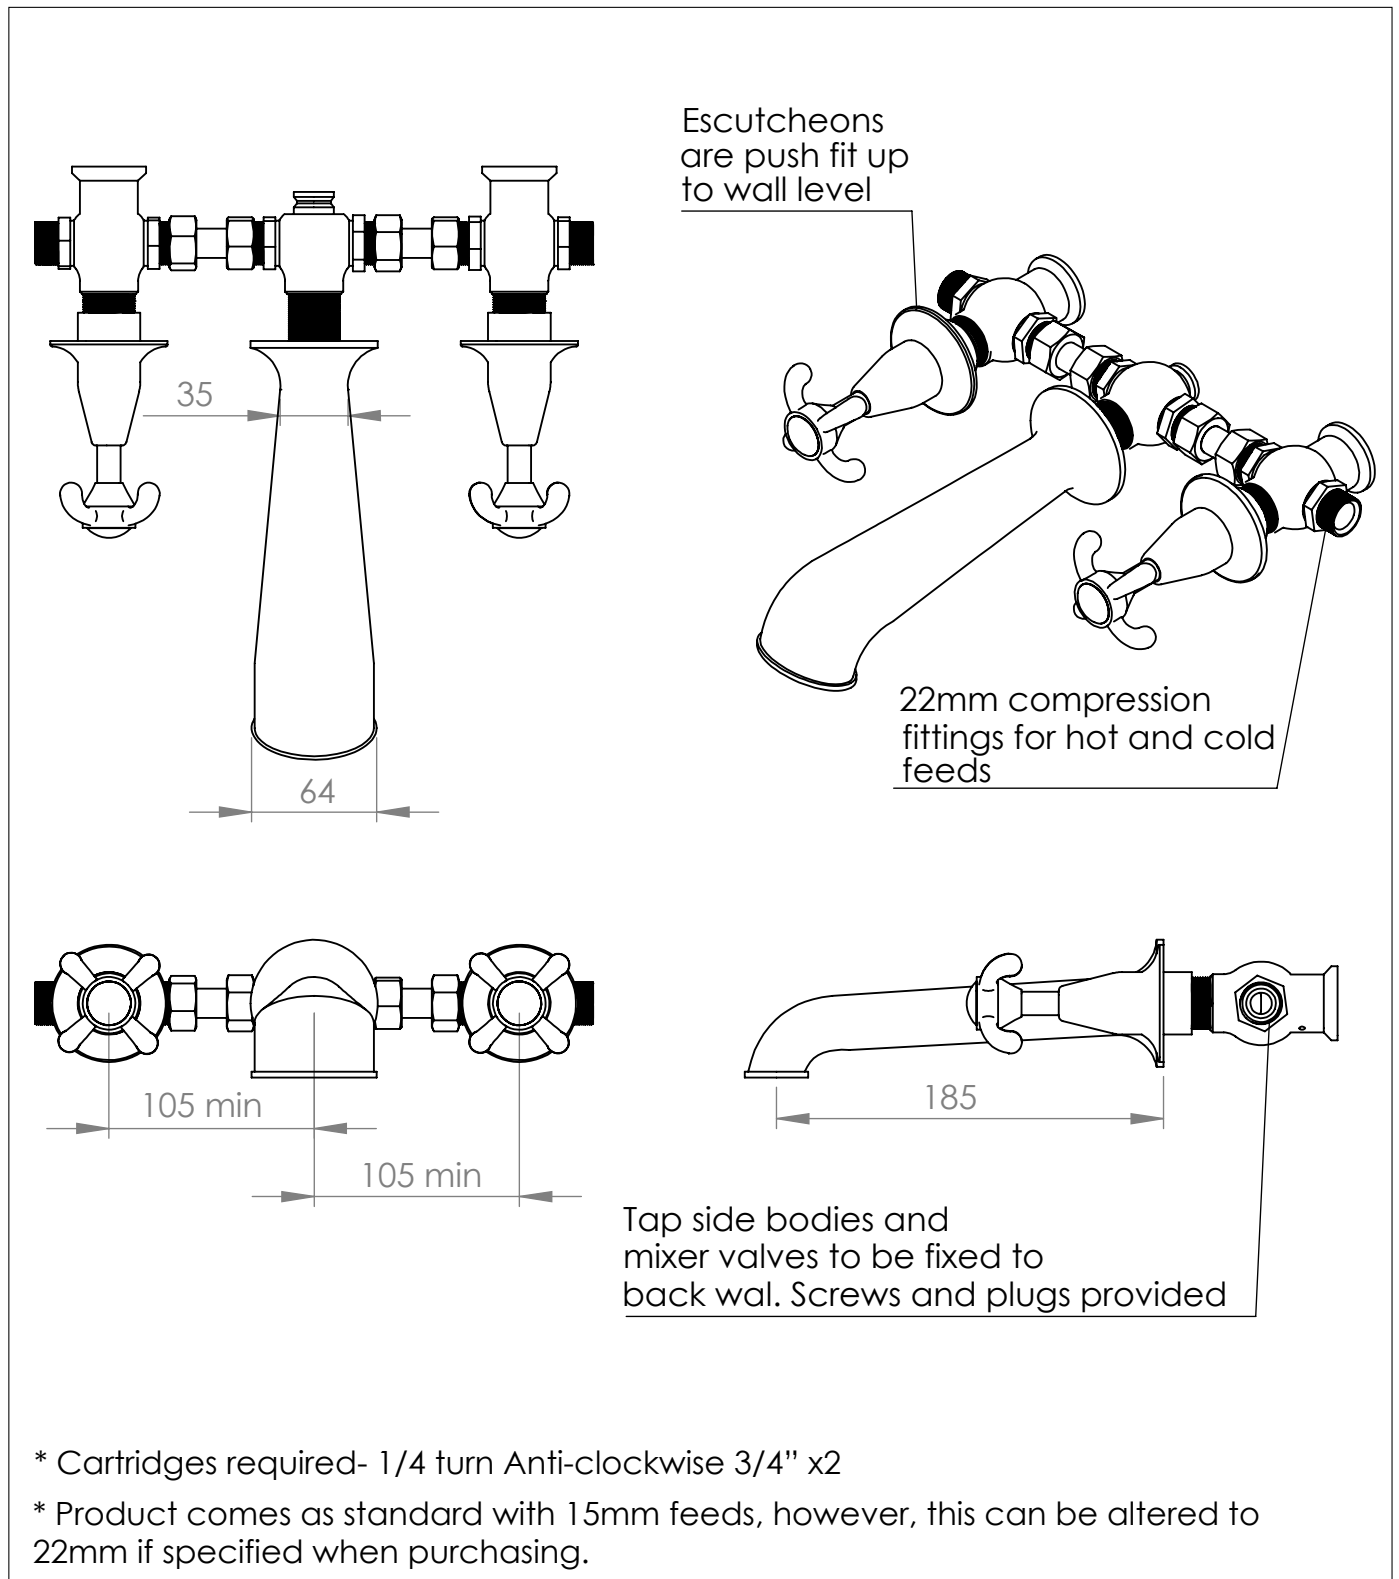

# La Loire Wall Mounted Three Hole Bathtub Filler

## DIMENSIONS (mm)

PLEASE NOTE: Whilst every effort is made to ensure the accuracy of these specification sheets, they are subject to change without notice as part of the company's ongoing product development process.

# The Wall Mounted Three Hole Bathtub Filler

DIMENSIONS (mm)

PLEASE NOTE: Whilst every effort is made to ensure the accuracy of these specification sheets, they are subject to change without notice as part of the company's ongoing product development process.