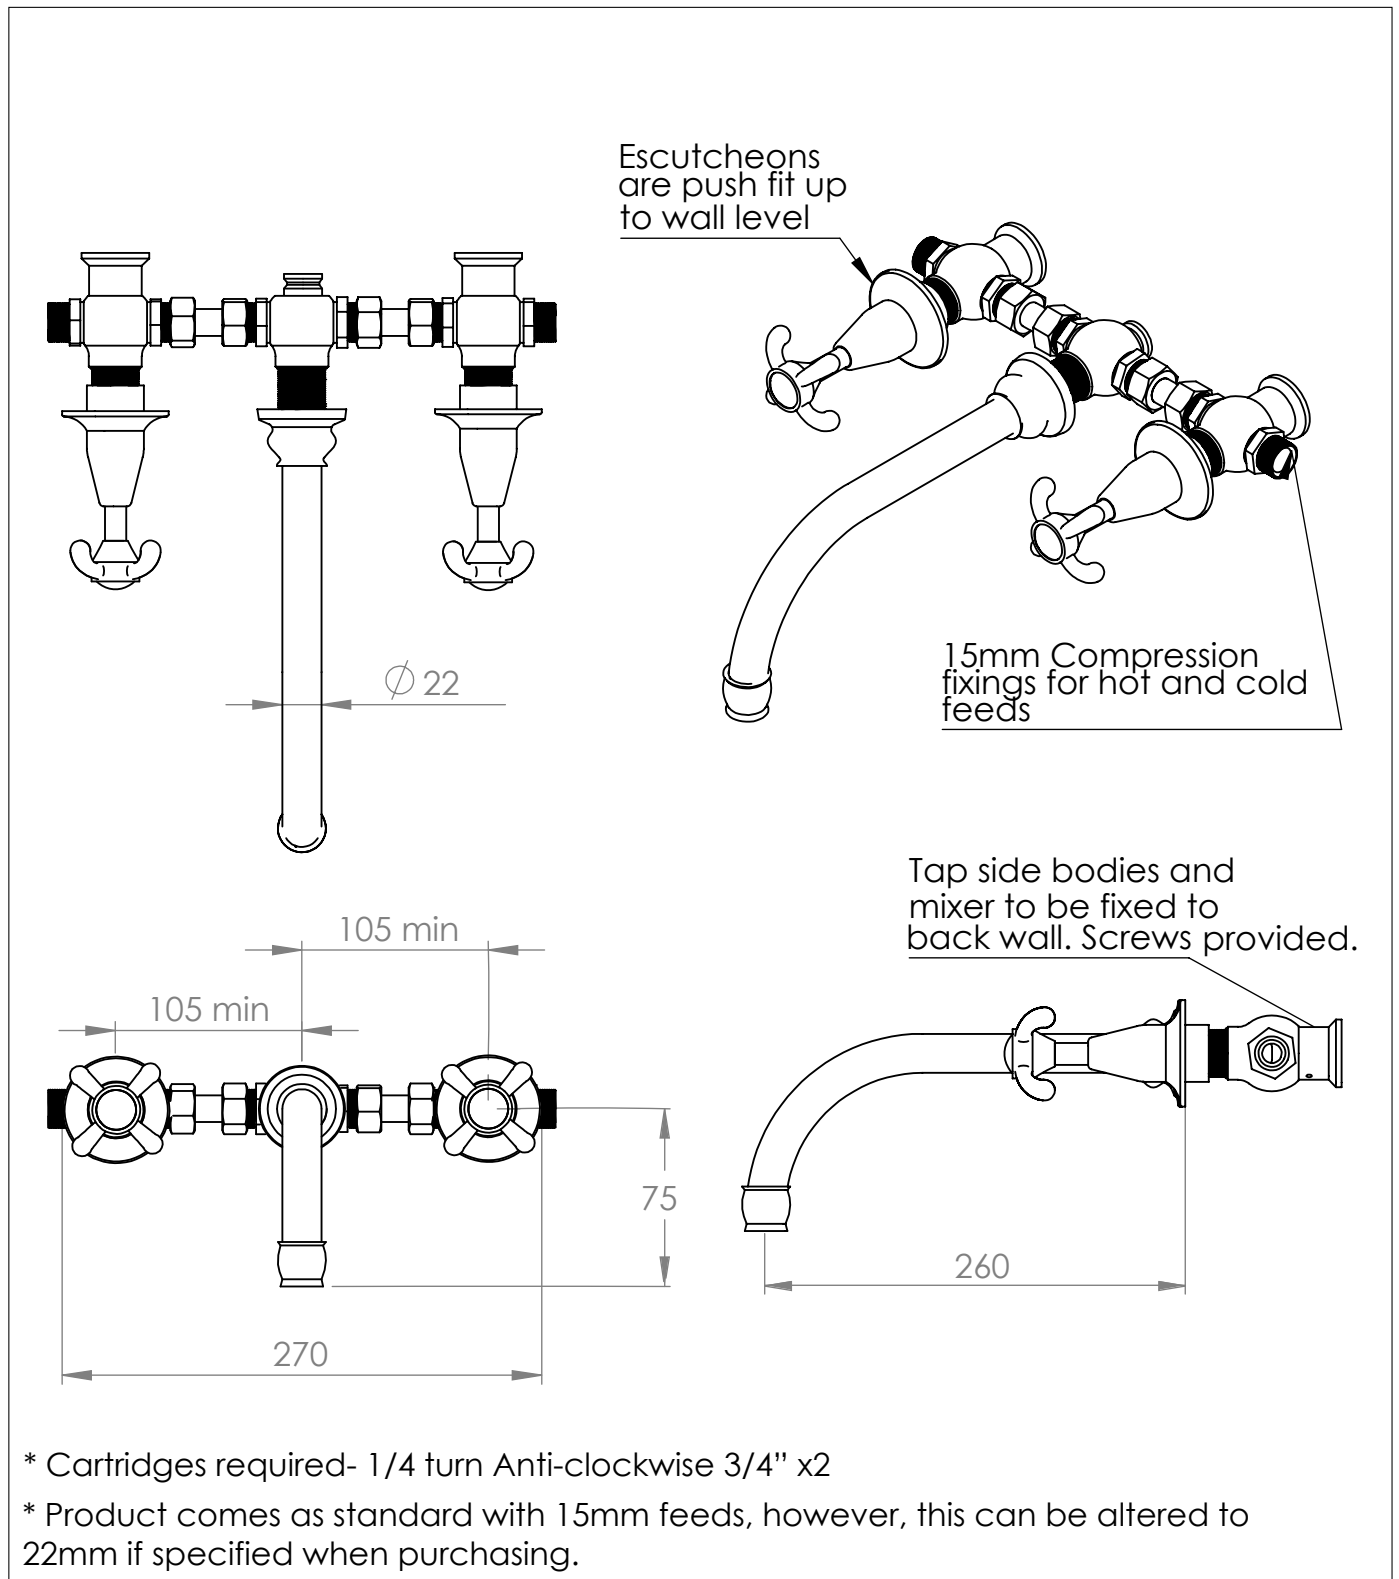

La Loire Wall Mounted Swan Bathtub Filler

DIMENSIONS (mm)

PLEASE NOTE: Whilst every effort is made to ensure the accuracy of these specification sheets, they are subject to change without notice as part of the company's ongoing product development process.