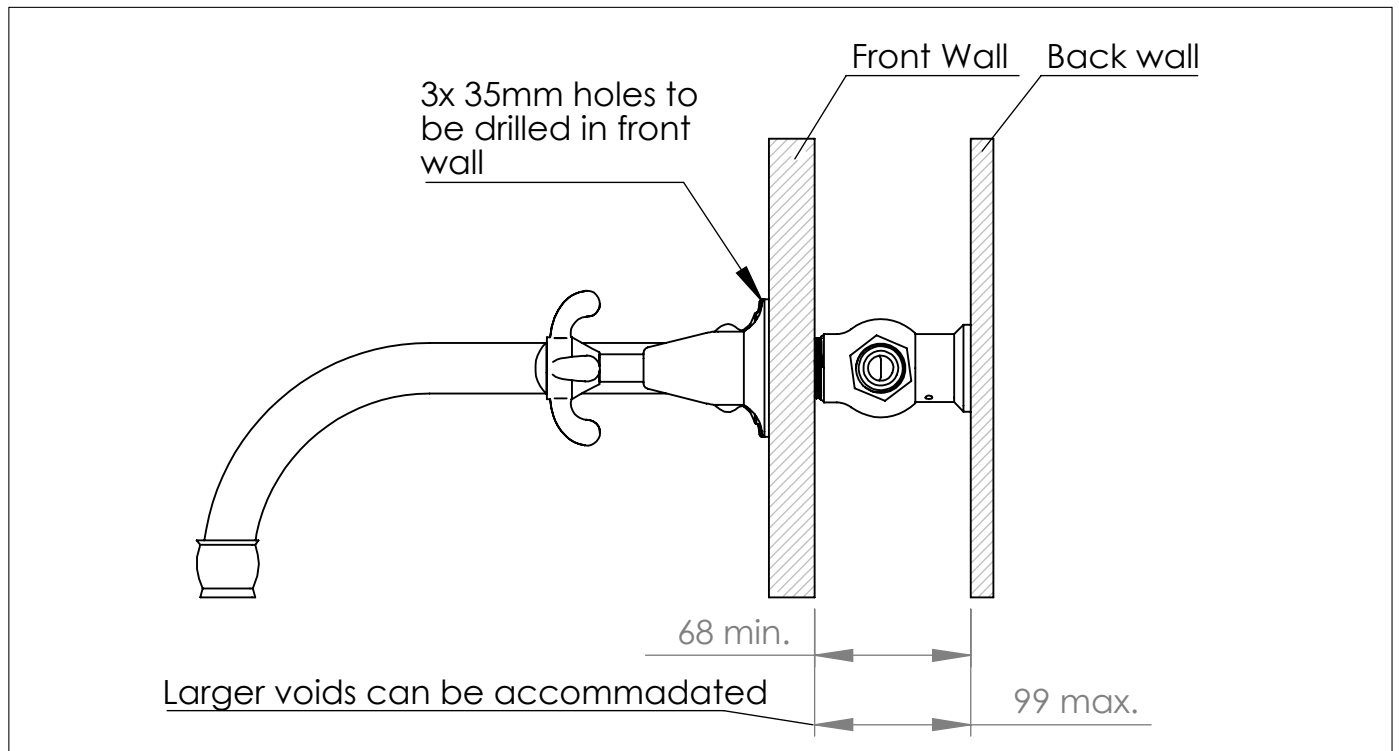

La Loire Wall Mounted Swan Bathtub Filler

DIMENSIONS (mm)

PLEASE NOTE: Whilst every effort is made to ensure the accuracy of these specification sheets, they are subject to change without notice as part of the company's ongoing product development process.