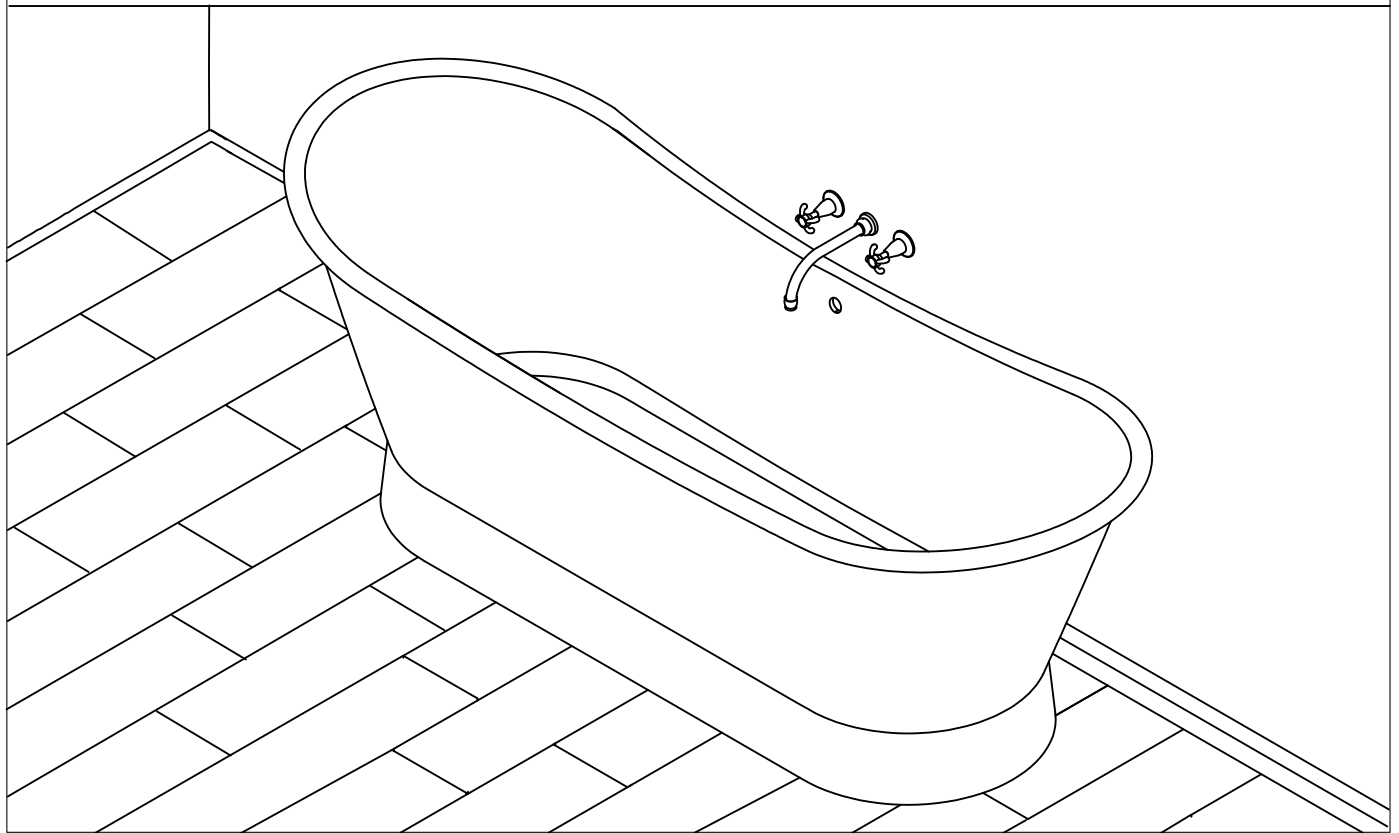

La Loire Wall Mounted Swan Bathtub Filler

DIMENSIONS (mm)

PLEASE NOTE: Whilst every effort is made to ensure the accuracy of these specification sheets, they are subject to change without notice as part of the company's ongoing product development process.