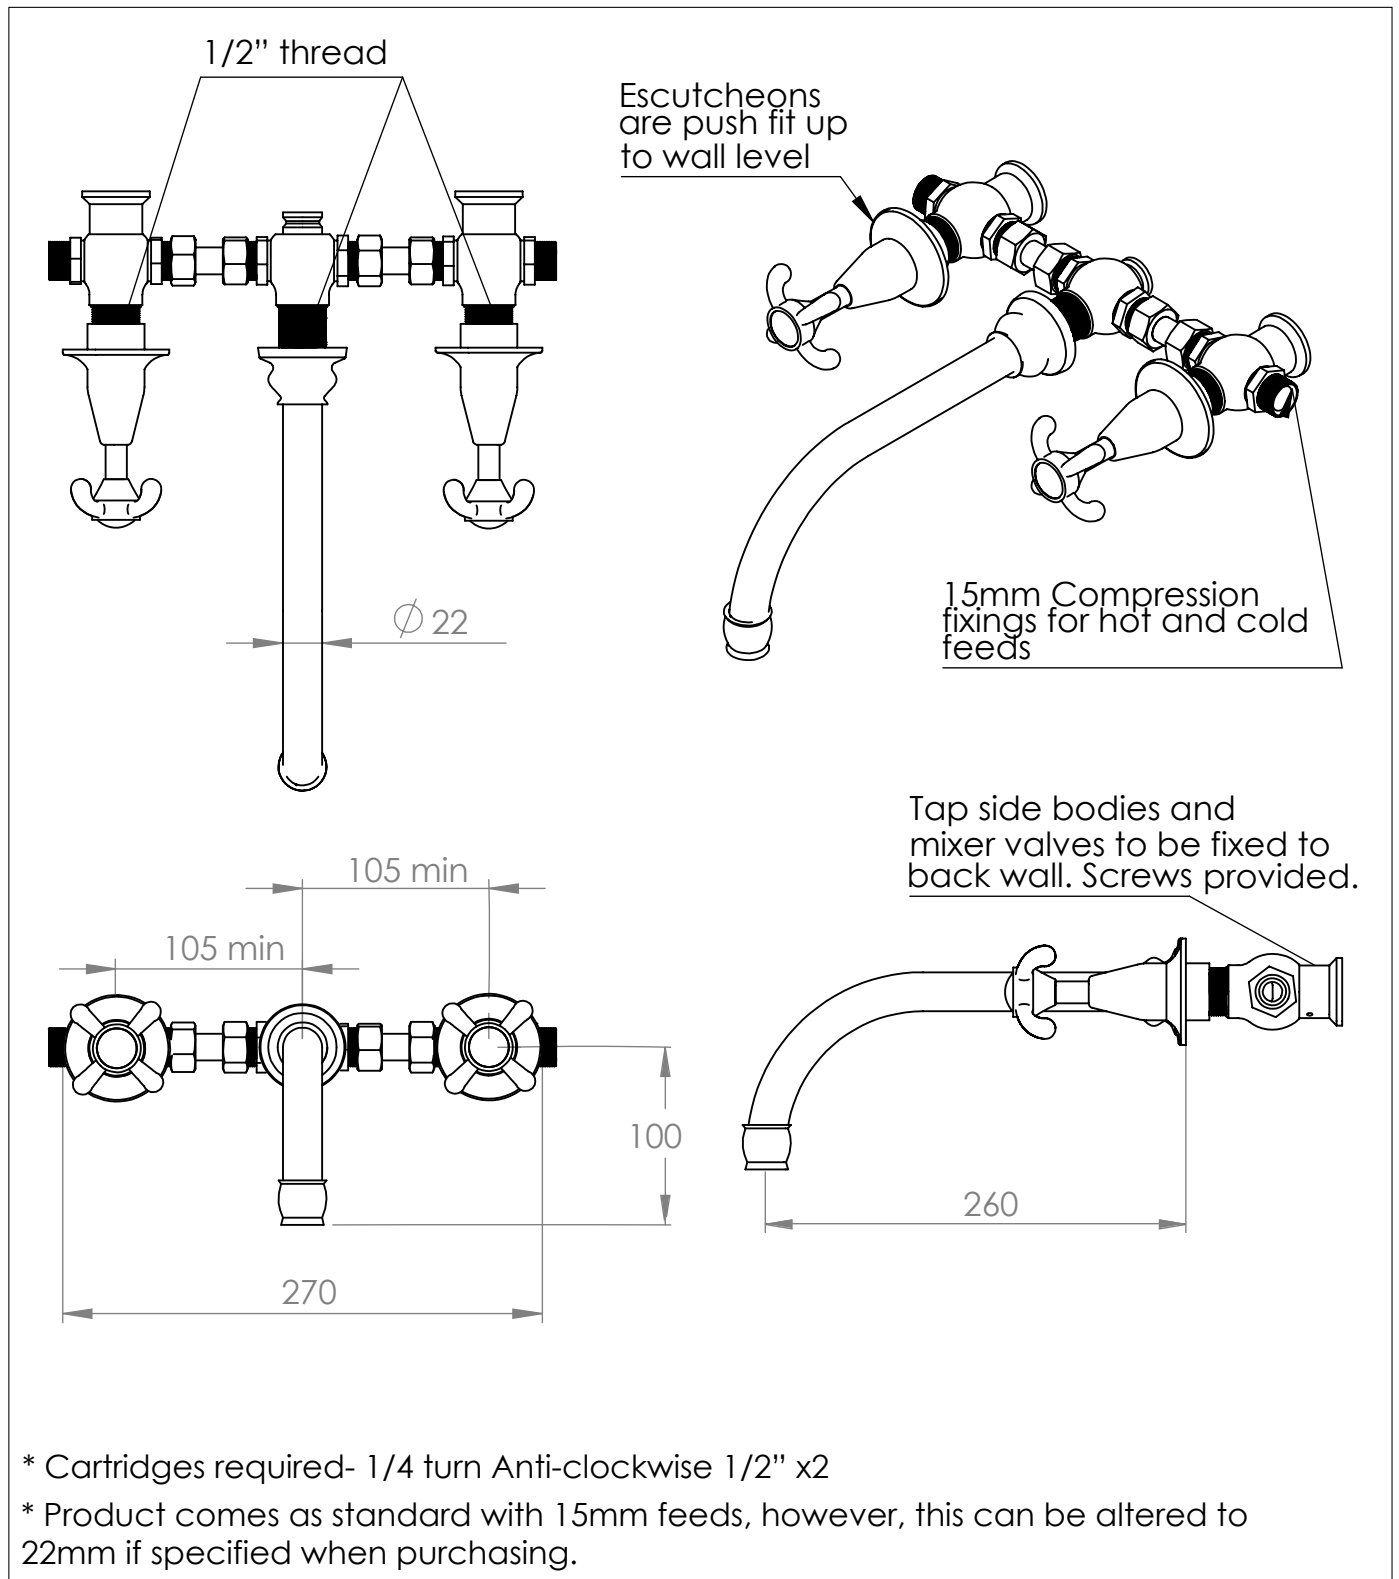

La Loire Wall Mounted Swan Basin Mixer

DIMENSIONS (mm)

PLEASE NOTE: Whilst every effort is made to ensure the accuracy of these specification sheets, they are subject to change without notice as part of the company's ongoing product development process.