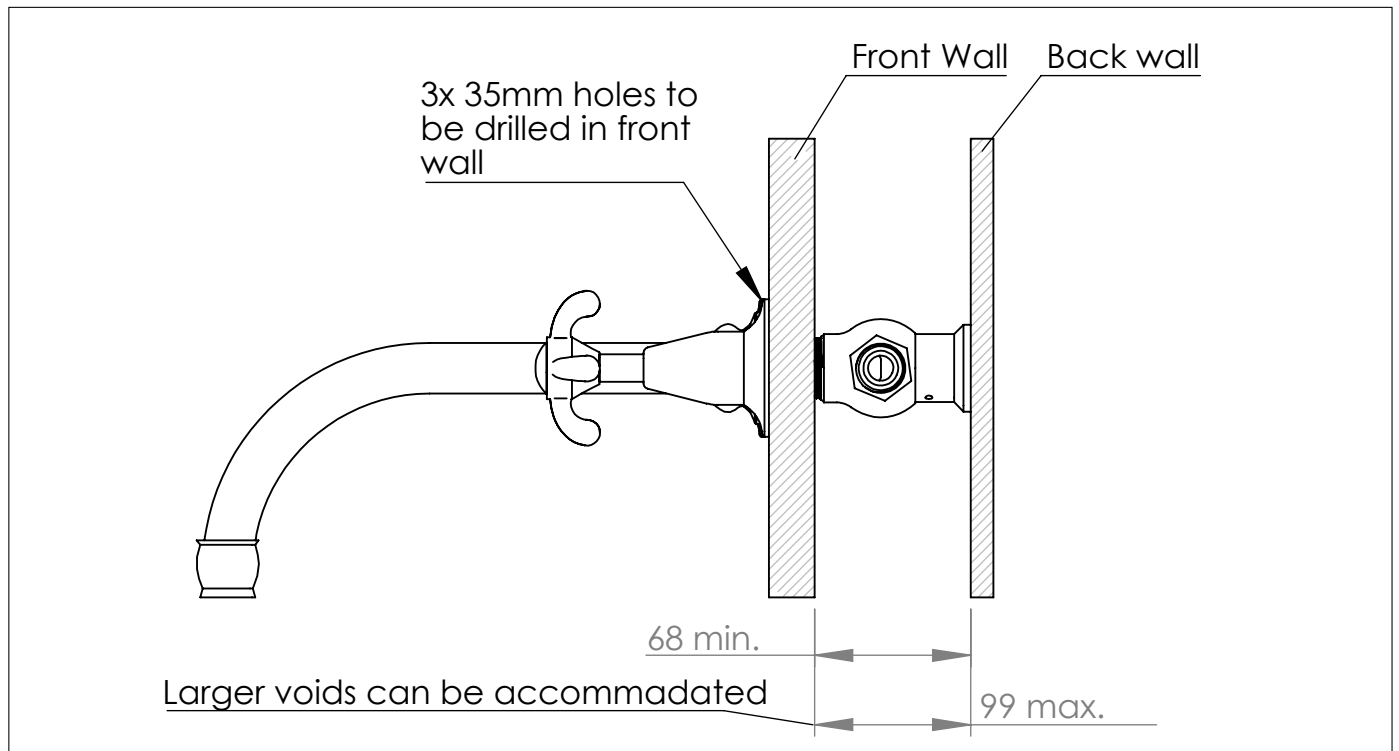

La Loire Wall Mounted Swan Basin Mixer

DIMENSIONS (mm)

PLEASE NOTE: Whilst every effort is made to ensure the accuracy of these specification sheets, they are subject to change without notice as part of the company's ongoing product development process.