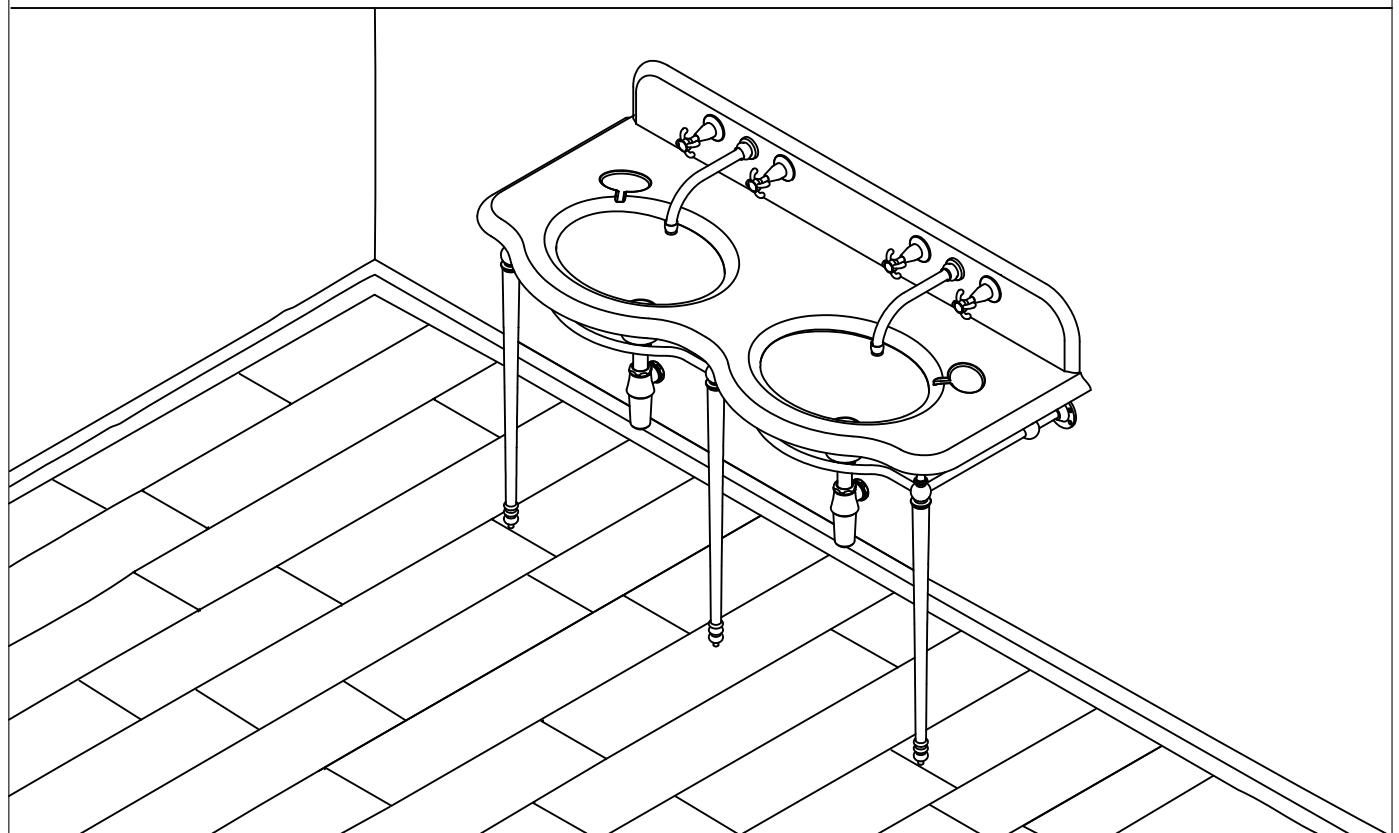

La Loire Wall Mounted Swan Basin Mixer

DIMENSIONS (mm)

PLEASE NOTE: Whilst every effort is made to ensure the accuracy of these specification sheets, they are subject to change without notice as part of the company's ongoing product development process.