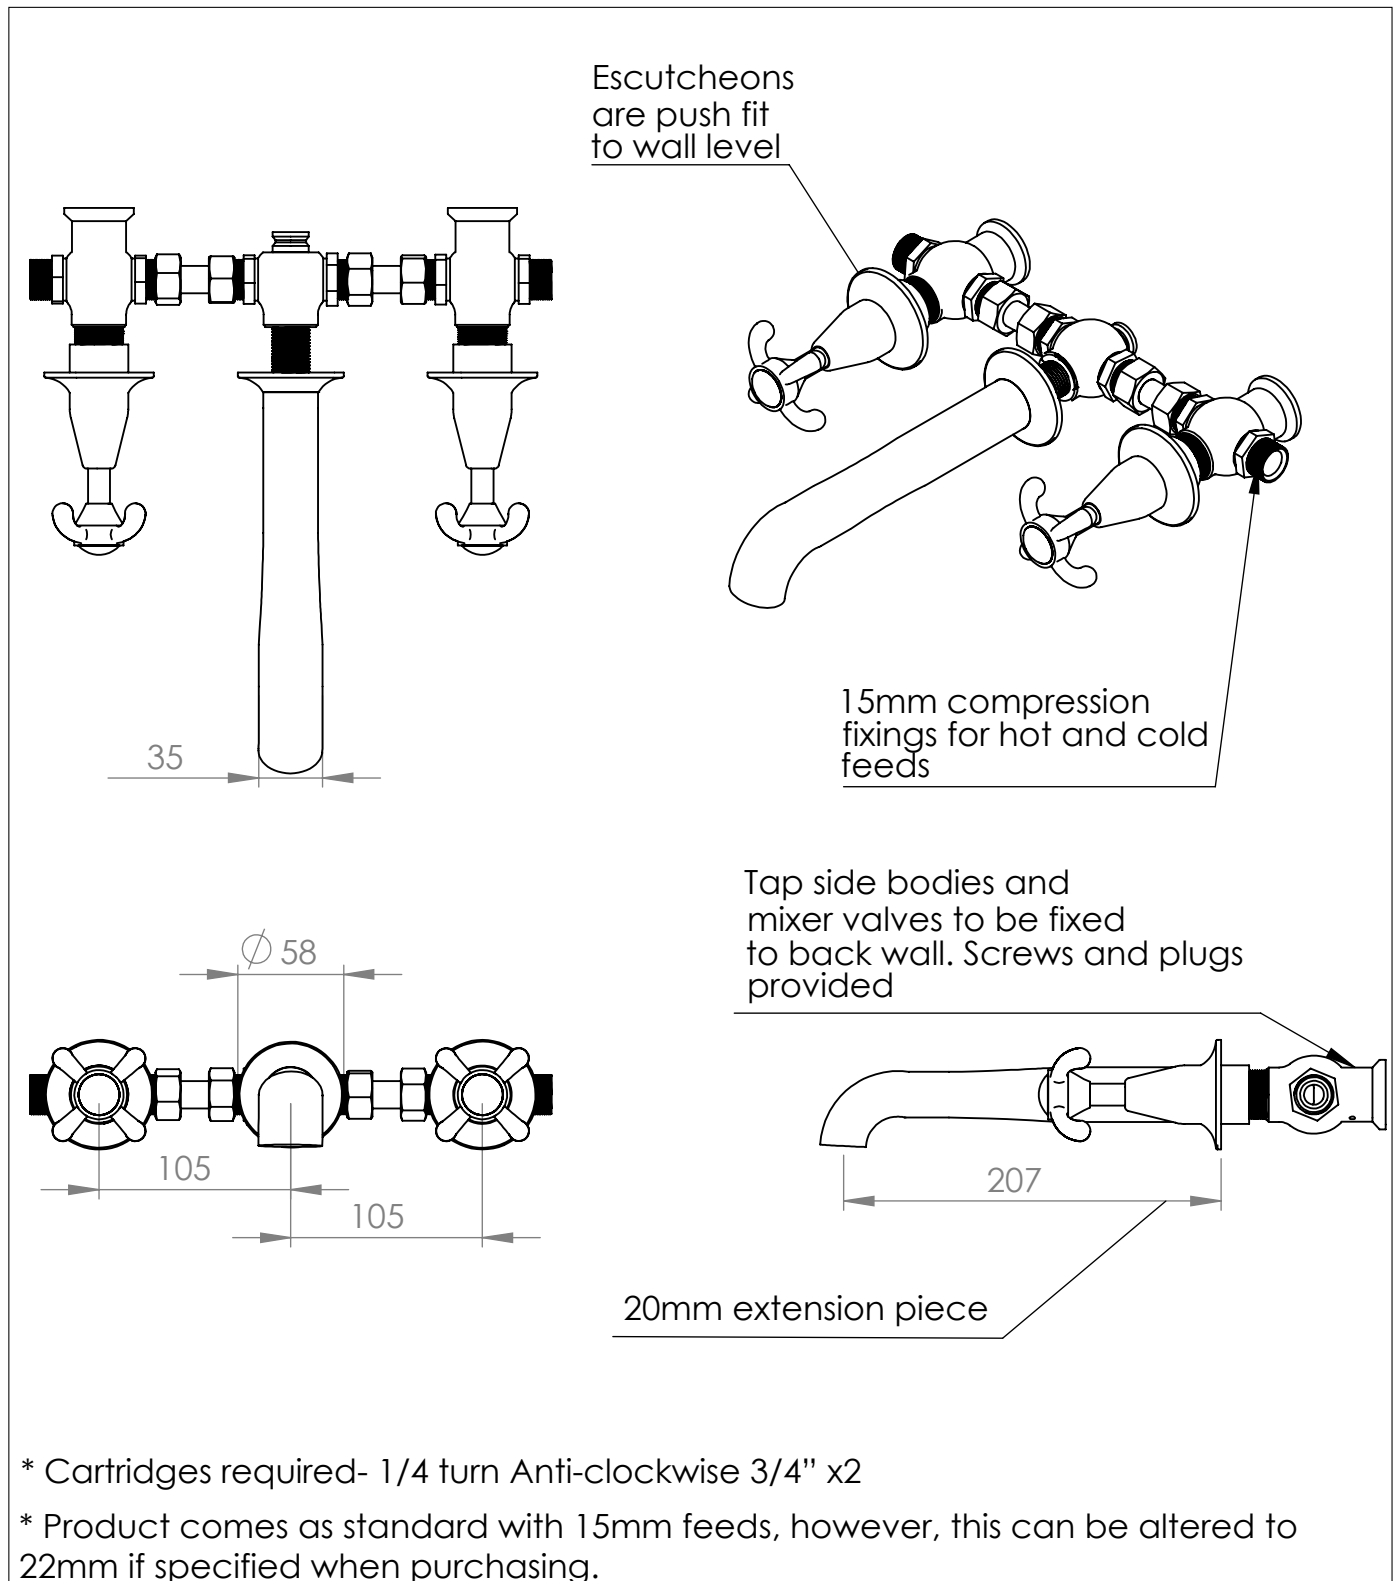

La Loire Wall Mounted Basin Tap

DIMENSIONS (mm)

PLEASE NOTE: Whilst every effort is made to ensure the accuracy of these specification sheets, they are subject to change without notice as part of the company's ongoing product development process.

La Loire Wall Mounted Basin Tap

DIMENSIONS (mm)