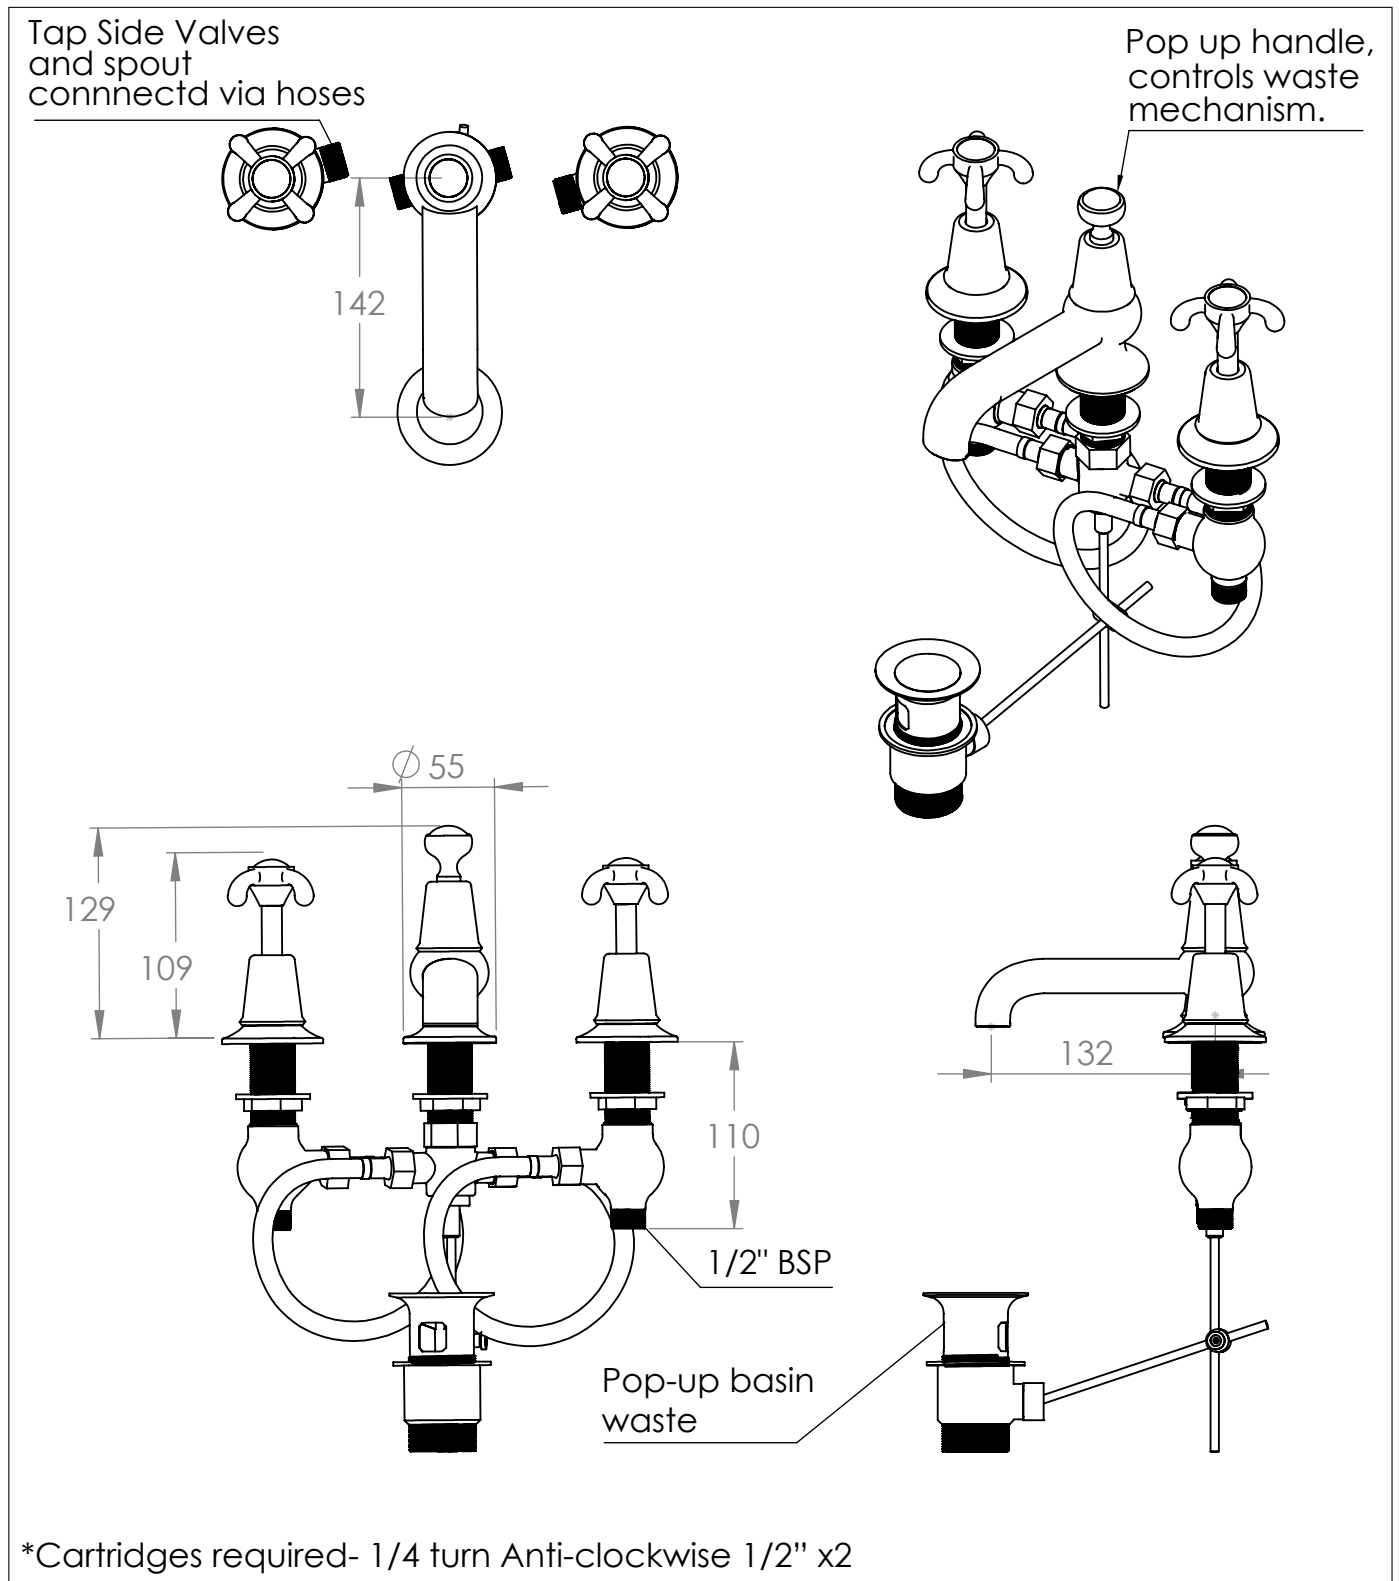

La Loire Three Hole Basin Tap

DIMENSIONS (mm)

PLEASE NOTE: Whilst every effort is made to ensure the accuracy of these specification sheets, they are subject to change without notice as part of the company's ongoing product development process.