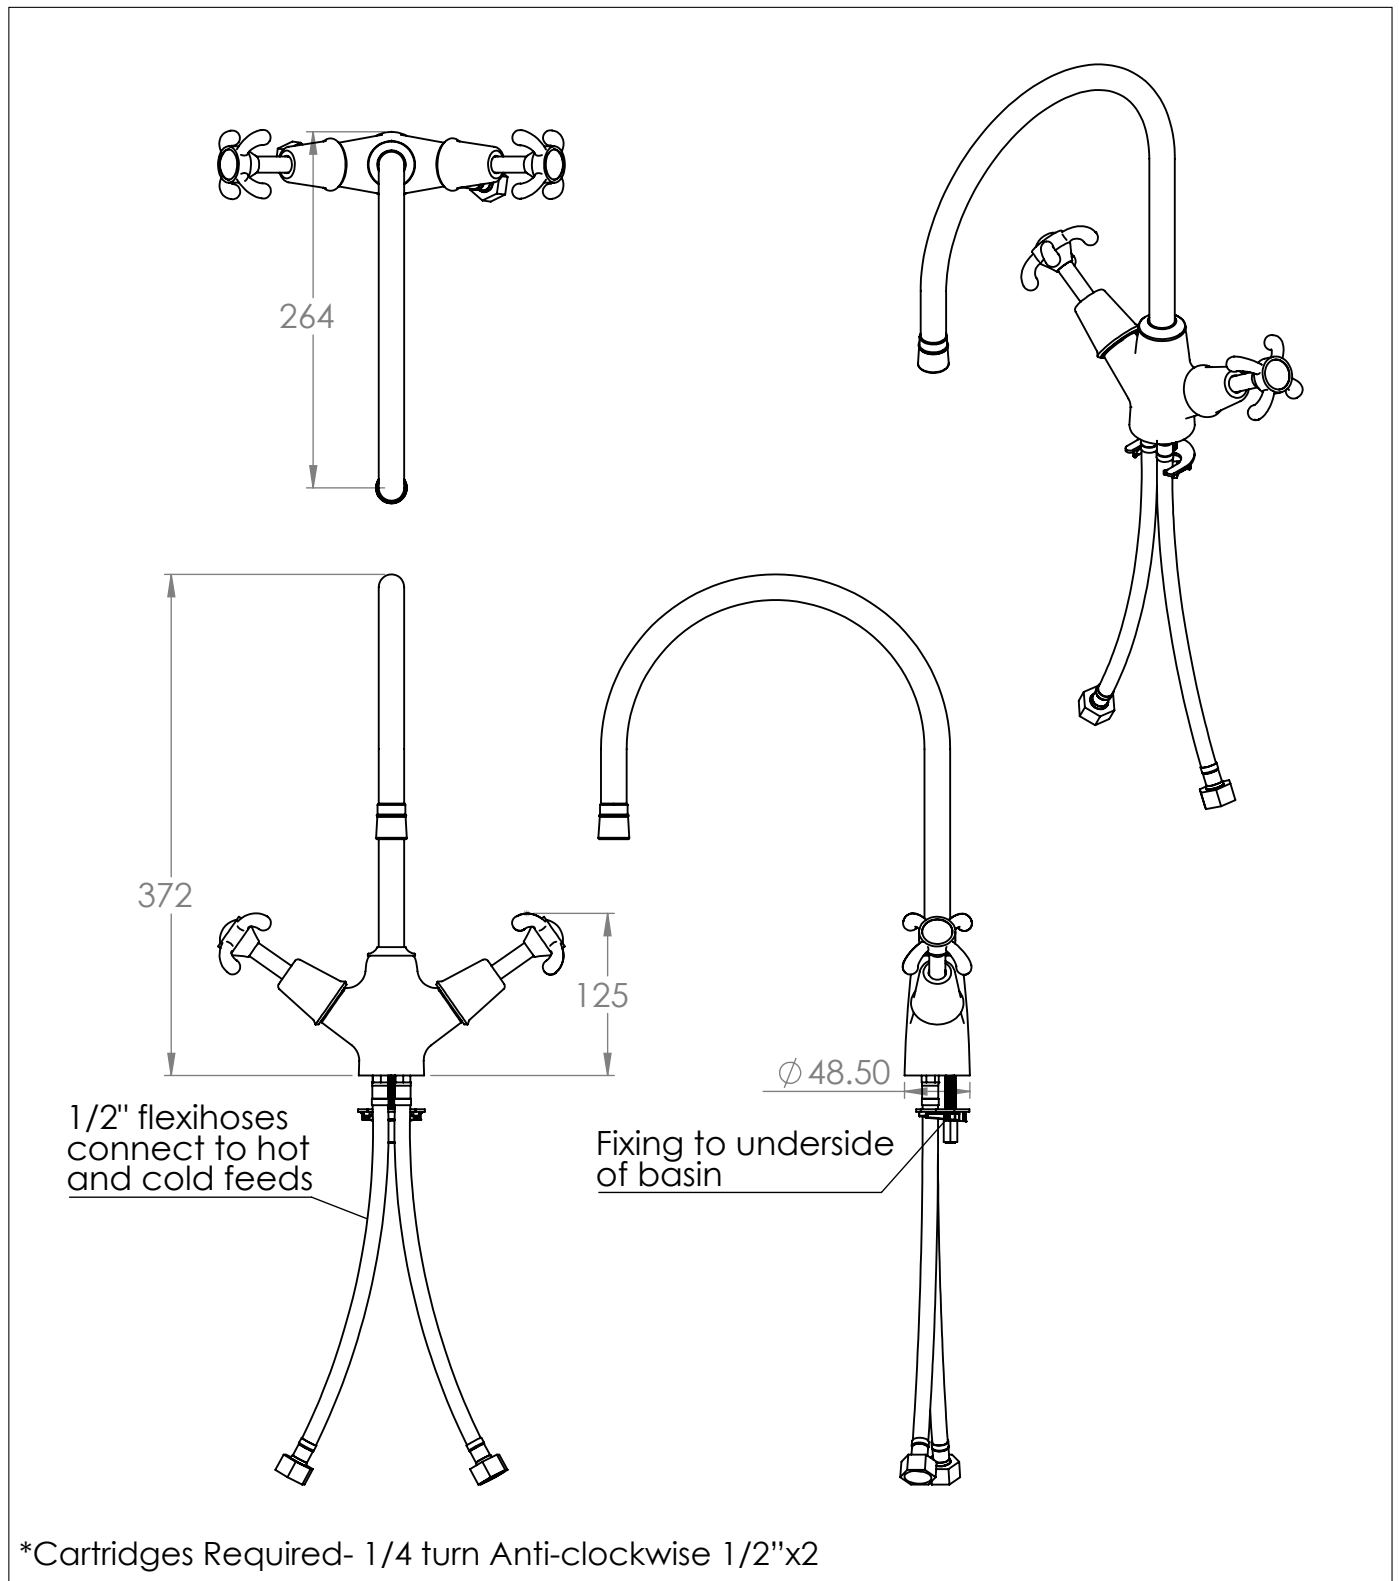

# La Loire Kitchen Monobloc

DIMENSIONS (mm)

PLEASE NOTE: Whilst every effort is made to ensure the accuracy of these specification sheets, they are subject to change without notice as part of the company's ongoing product development process.