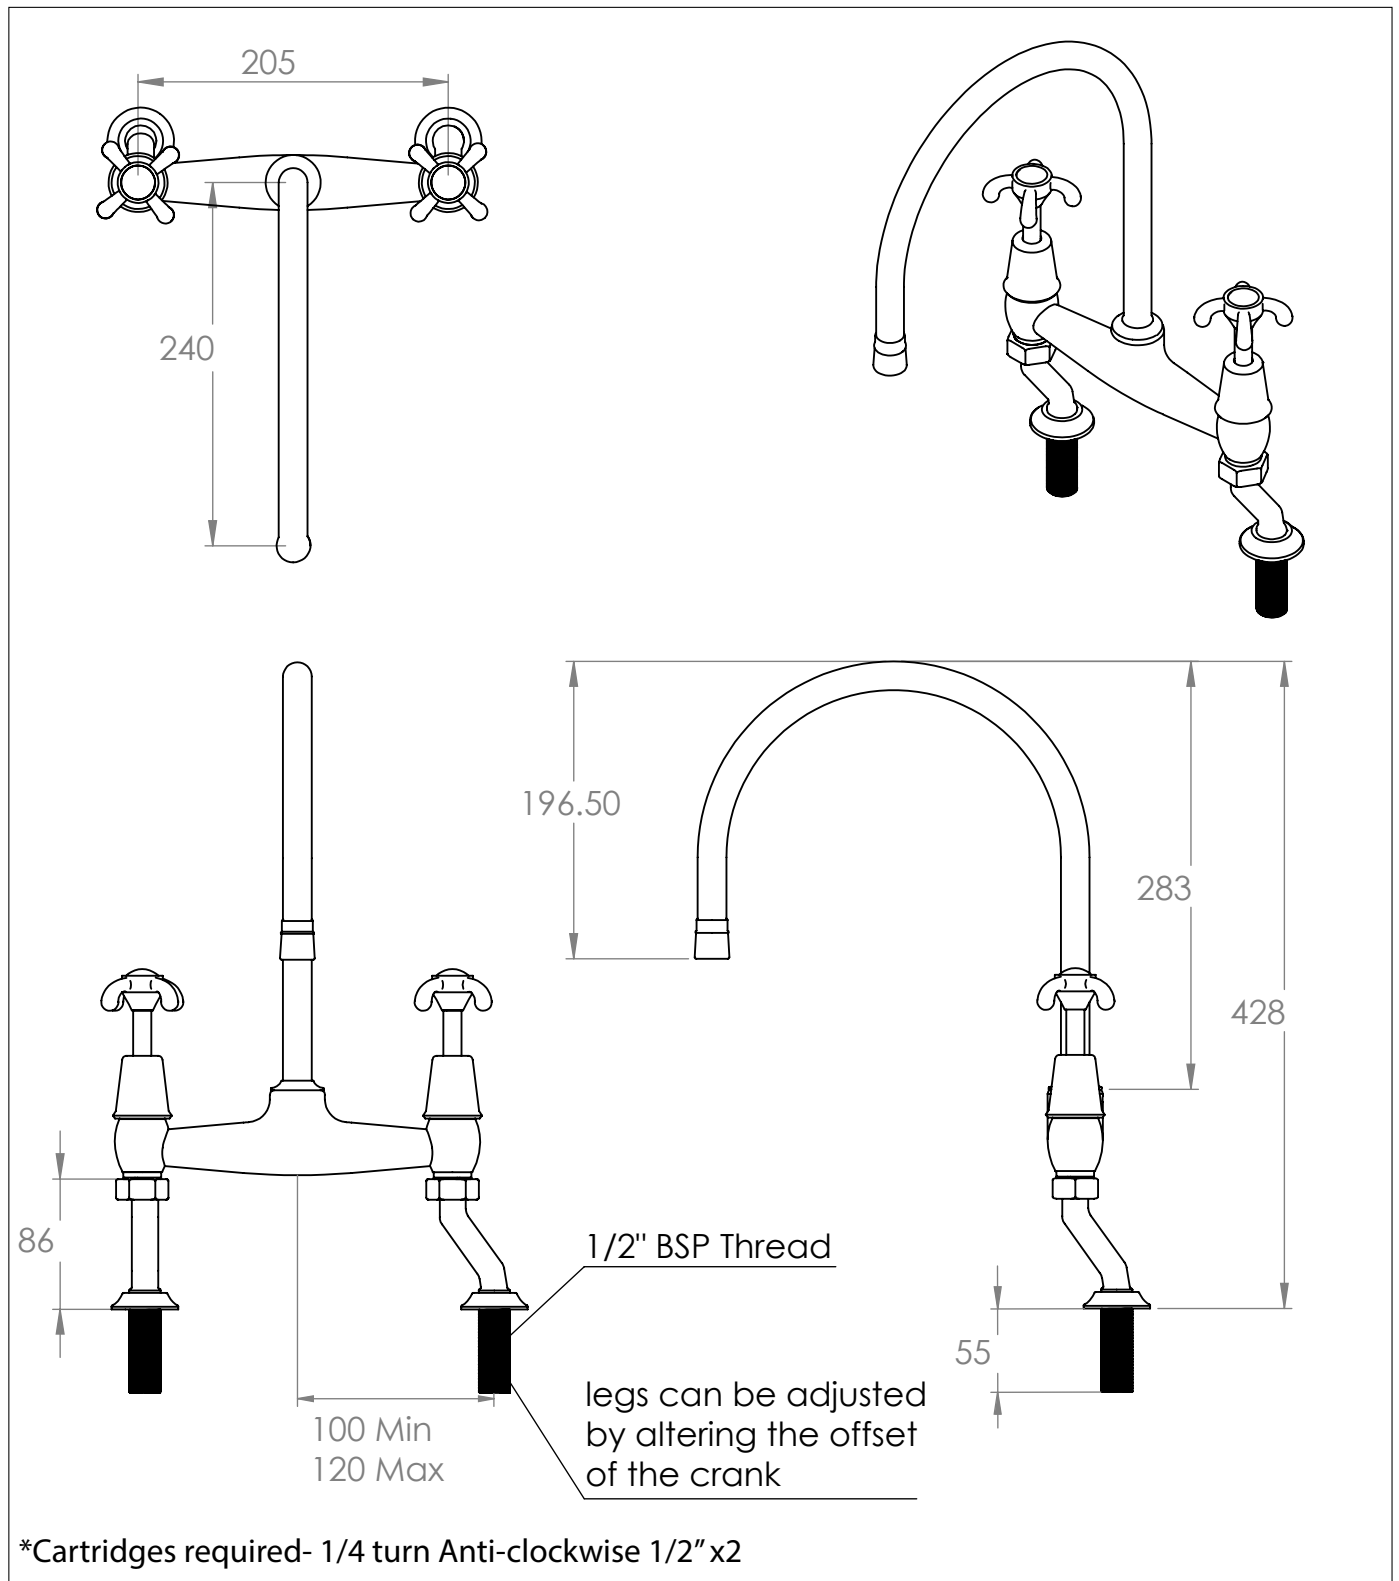

La Loire Kitchen Mixer Tap

DIMENSIONS (mm)

PLEASE NOTE: Whilst every effort is made to ensure the accuracy of these specification sheets, they are subject to change without notice as part of the company's ongoing product development process.