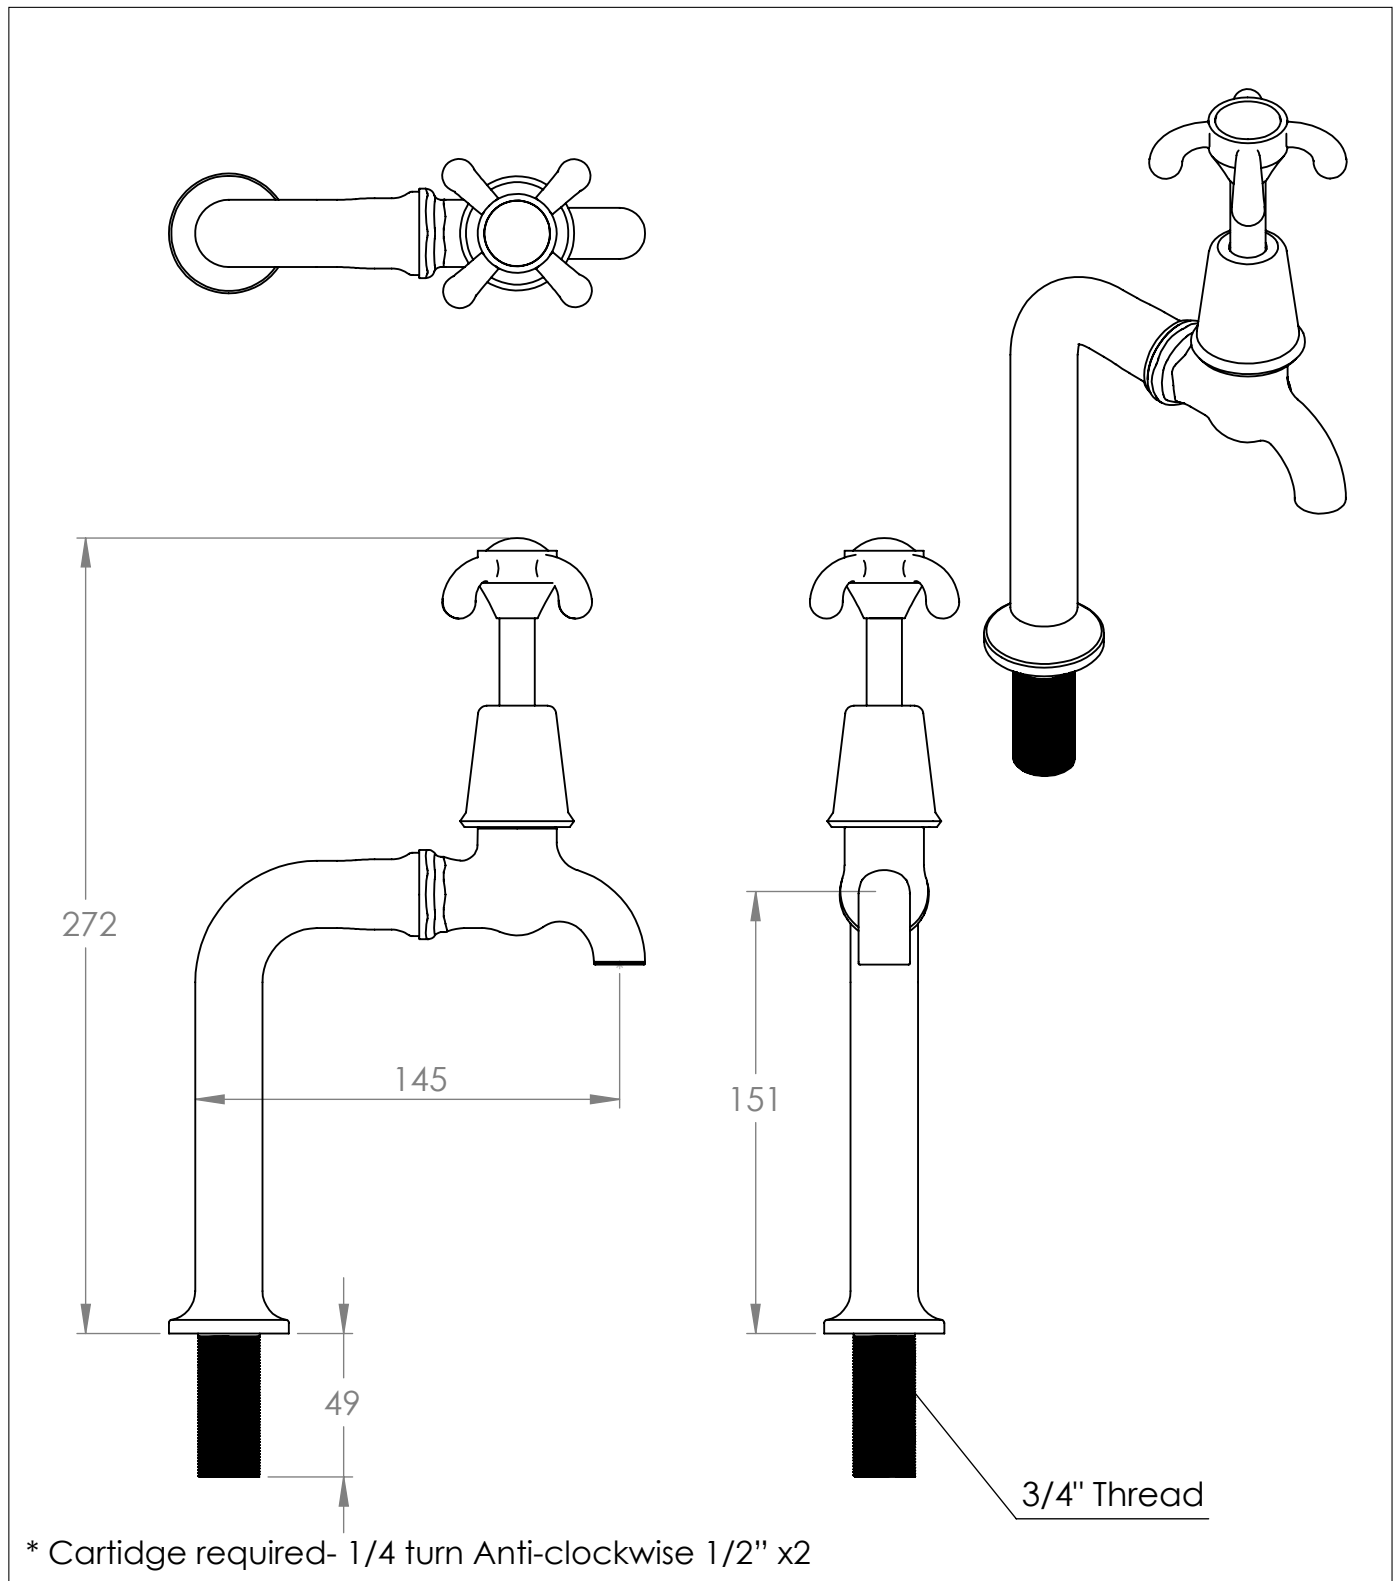

La Loire Kitchen Bib Taps

DIMENSIONS (mm)

PLEASE NOTE: Whilst every effort is made to ensure the accuracy of these specification sheets, they are subject to change without notice as part of the company's ongoing product development process.