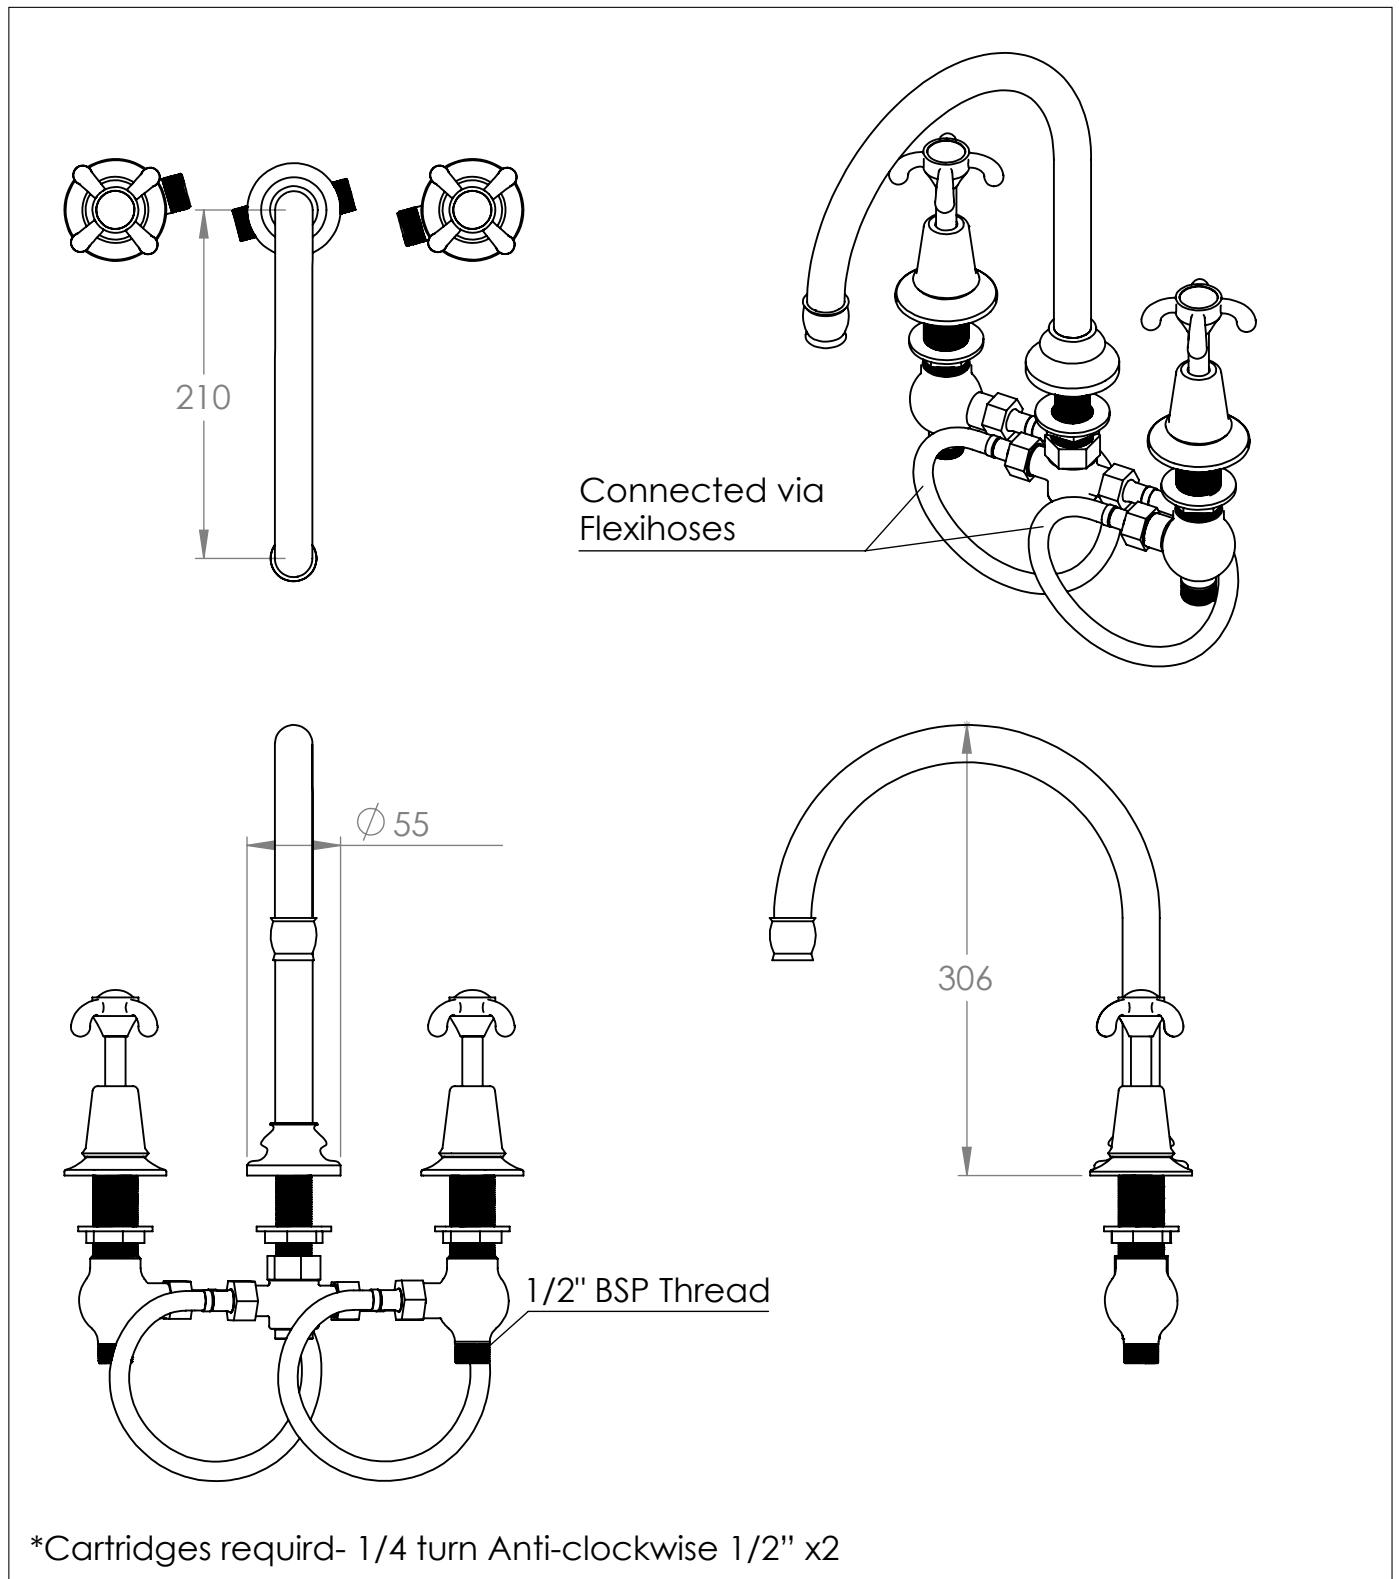

# La Loire Three Hole Basin Mixer with Swan Spout

DIMENSIONS (mm)

PLEASE NOTE: Whilst every effort is made to ensure the accuracy of these specification sheets, they are subject to change without notice as part of the company's ongoing product development process.