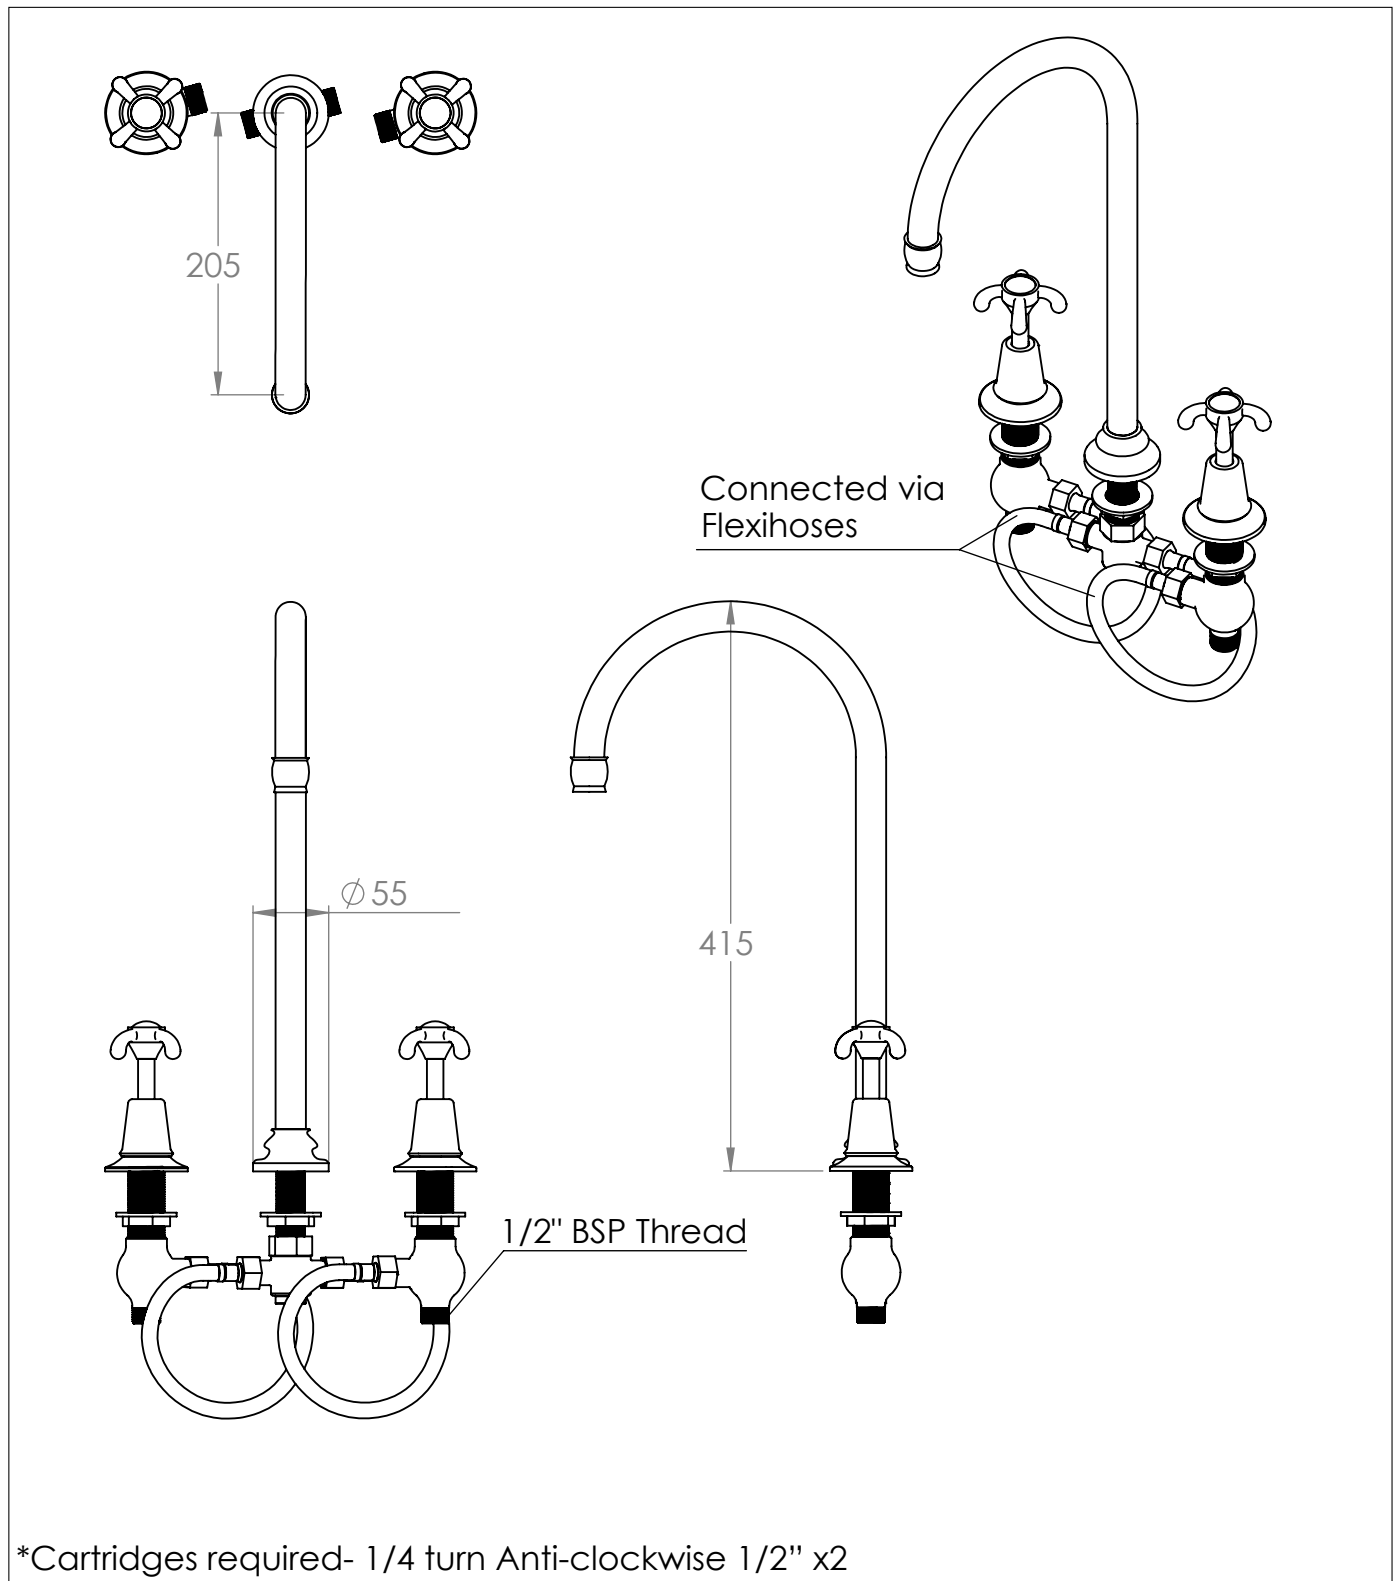

La Loire Extended Swan Basin Mixer

DIMENSIONS (mm)

PLEASE NOTE: Whilst every effort is made to ensure the accuracy of these specification sheets, they are subject to change without notice as part of the company's ongoing product development process.