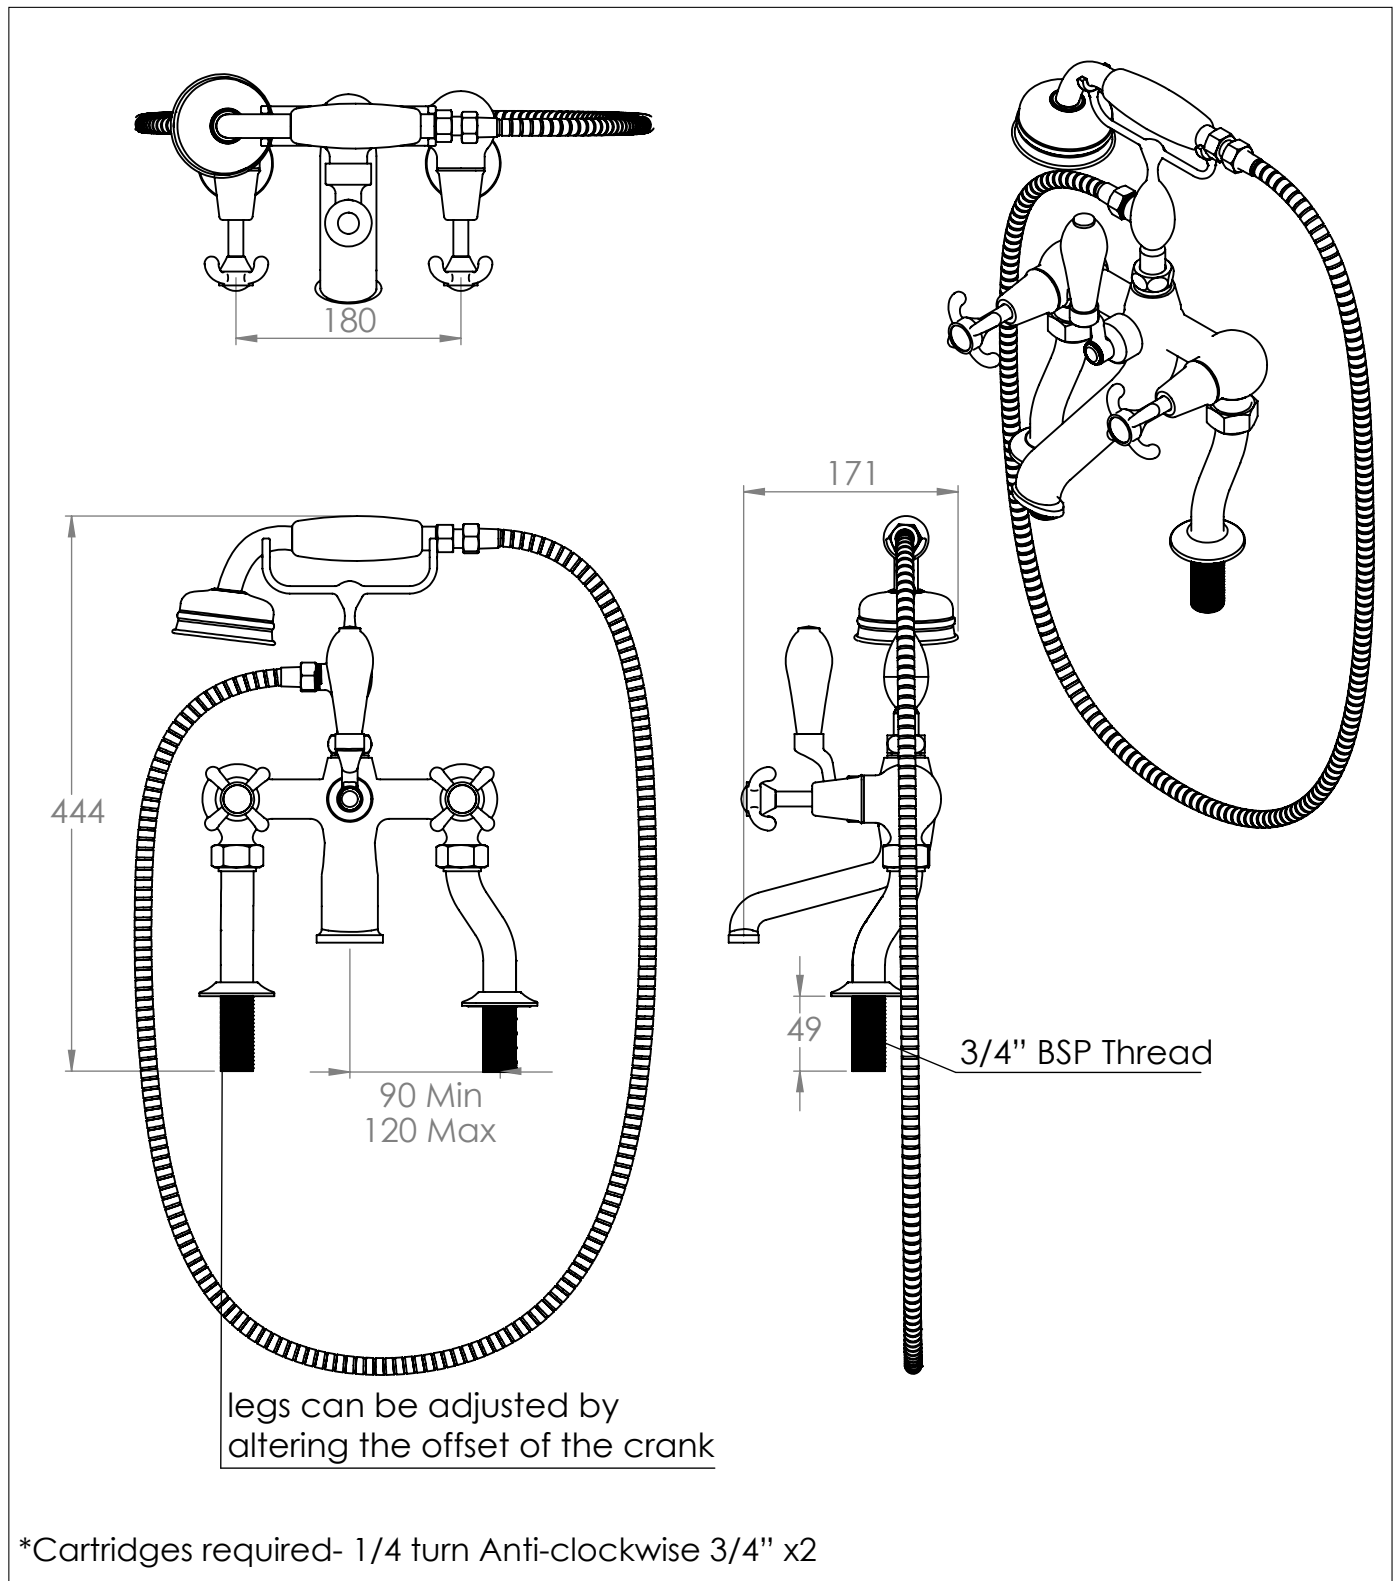

La Loire Deck Mounted Bath Shower Mixer

DIMENSIONS (mm)

PLEASE NOTE: Whilst every effort is made to ensure the accuracy of these specification sheets, they are subject to change without notice as part of the company's ongoing product development process.