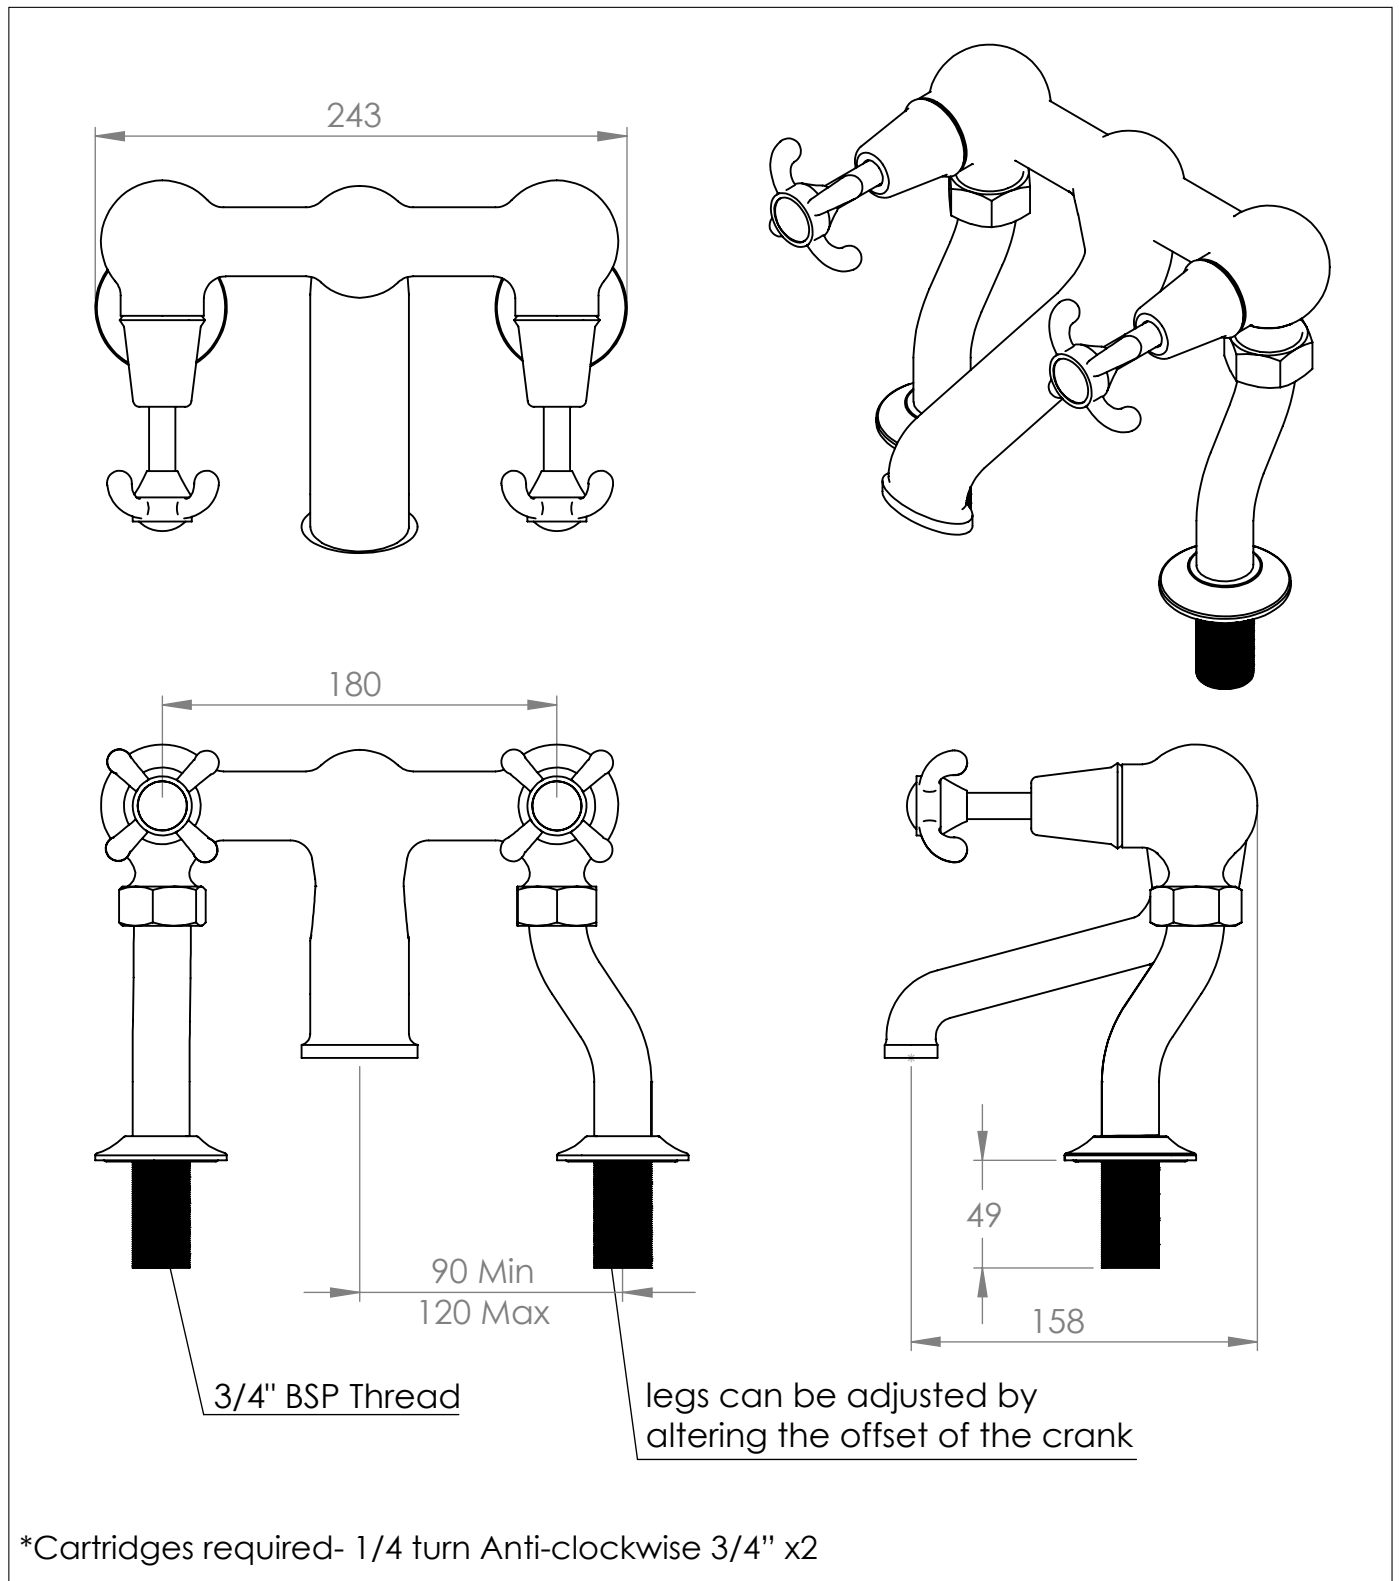

La Loire Deck Mounted Bathtub Filler

DIMENSIONS (mm)

PLEASE NOTE: Whilst every effort is made to ensure the accuracy of these specification sheets, they are subject to change without notice as part of the company's ongoing product development process.