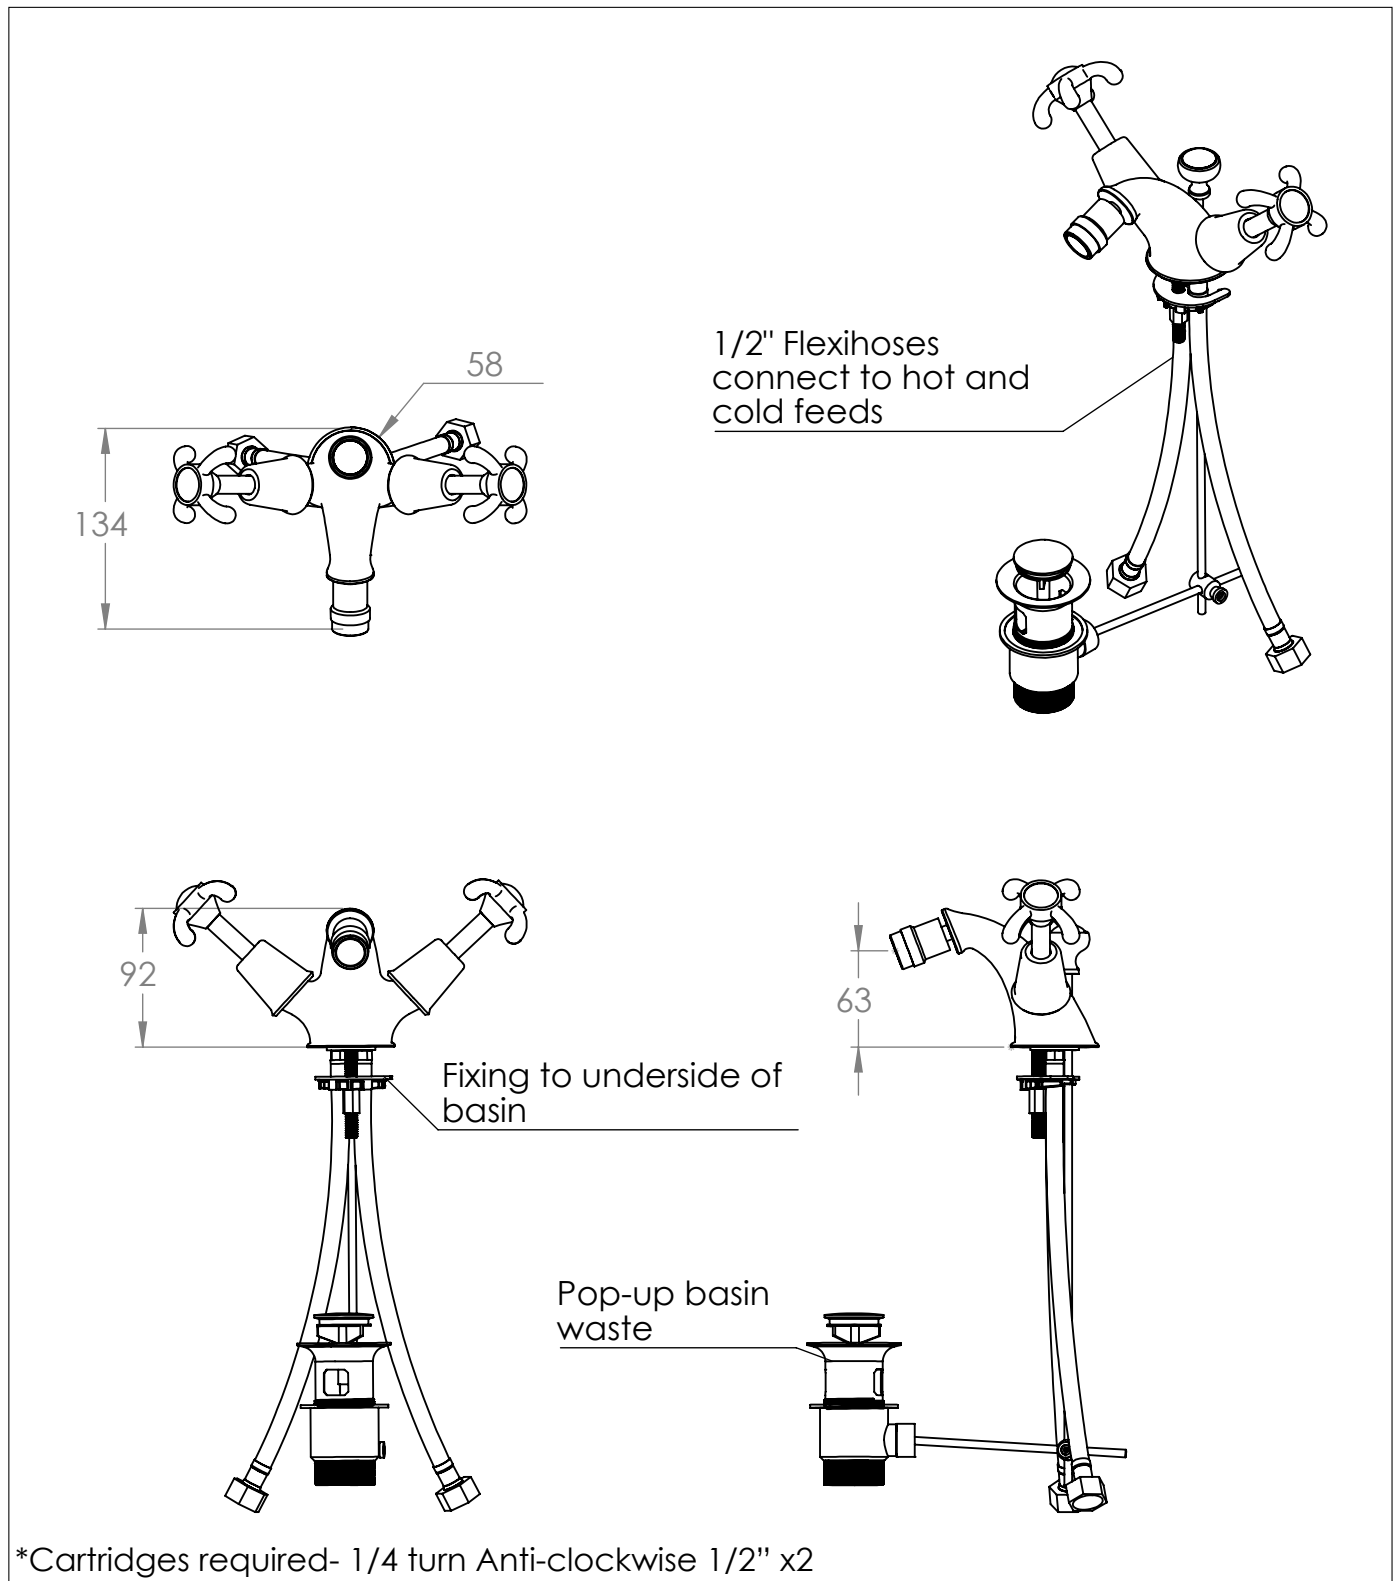

# La Loire Bidet Monobloc

DIMENSIONS (mm)

PLEASE NOTE: Whilst every effort is made to ensure the accuracy of these specification sheets, they are subject to change without notice as part of the company's ongoing product development process.