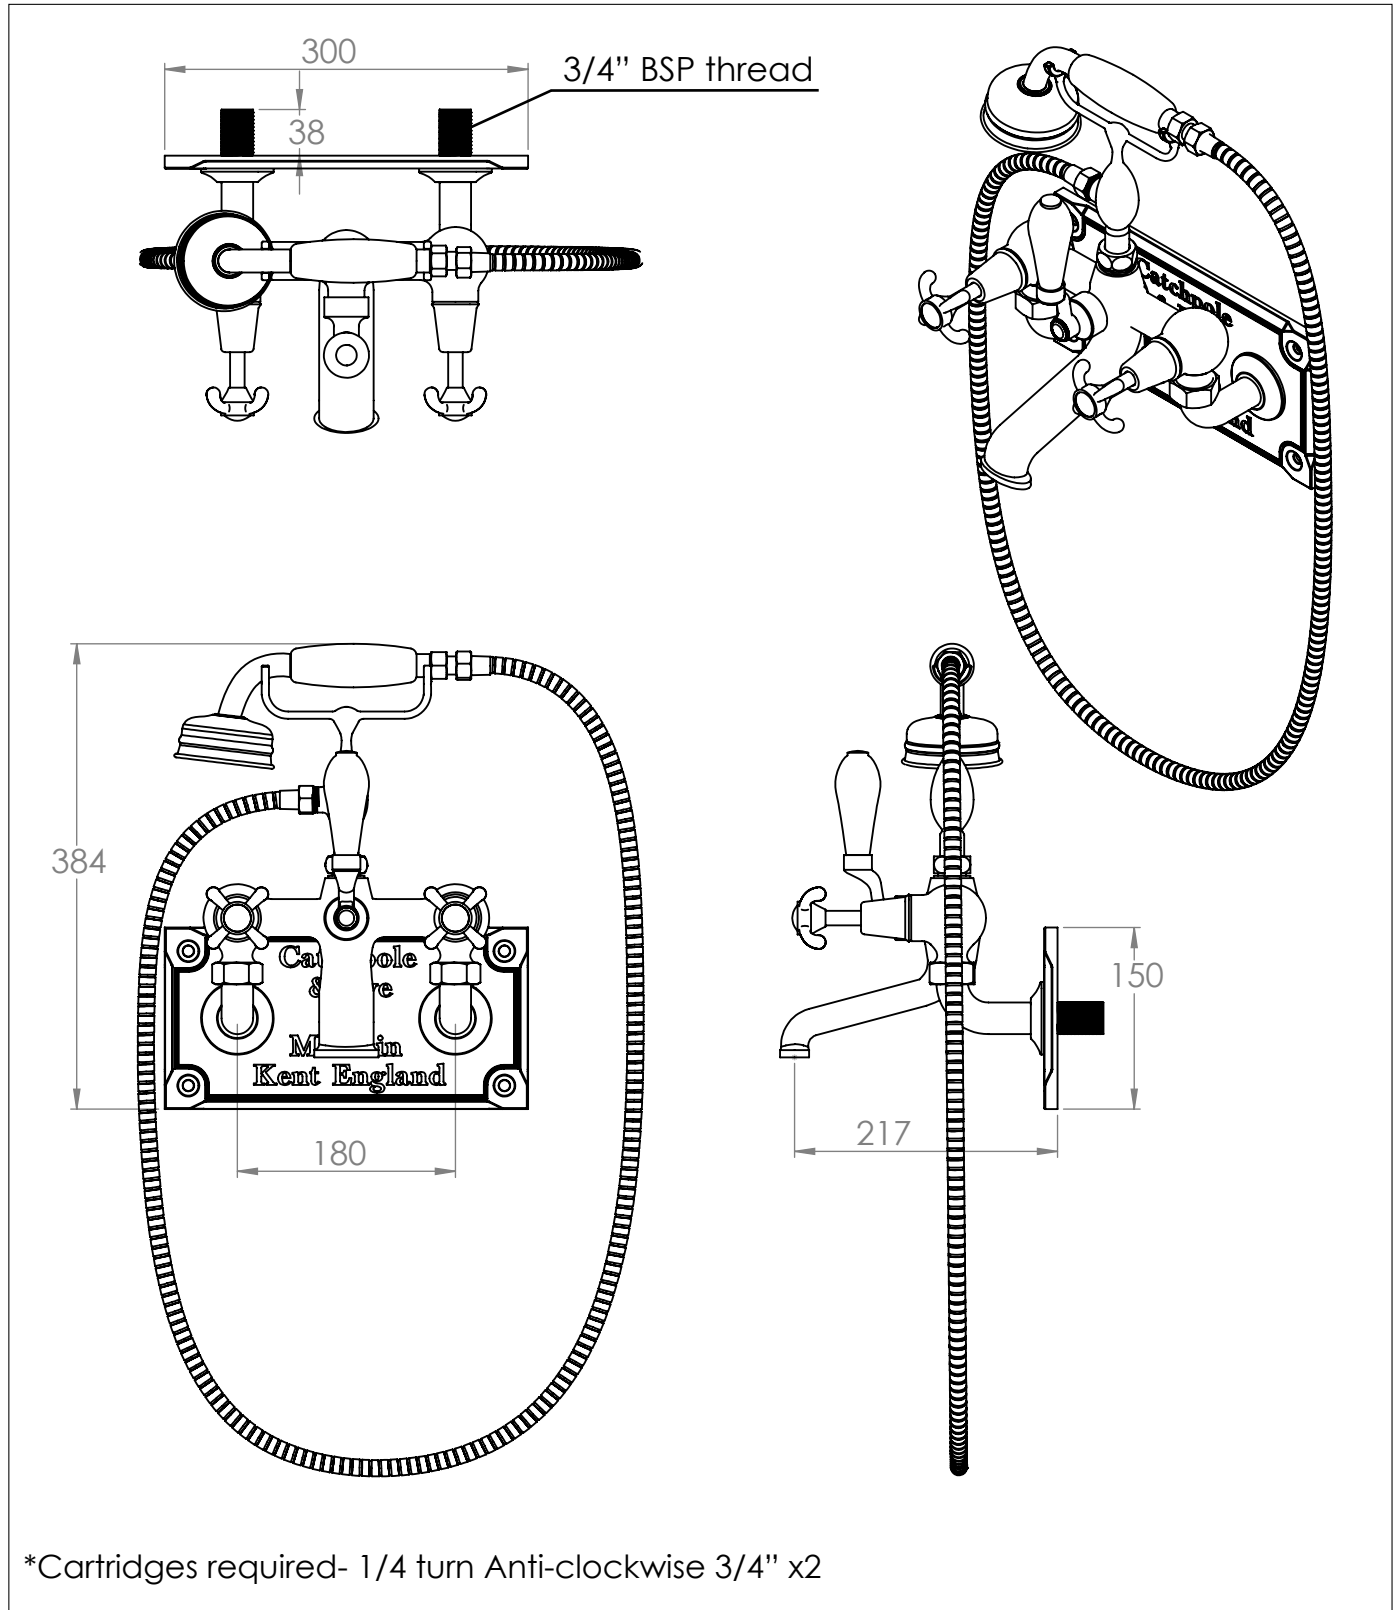

La Loire Bath Shower Mixer on Wallplate

DIMENSIONS (mm)

PLEASE NOTE: Whilst every effort is made to ensure the accuracy of these specification sheets, they are subject to change without notice as part of the company's ongoing product development process.