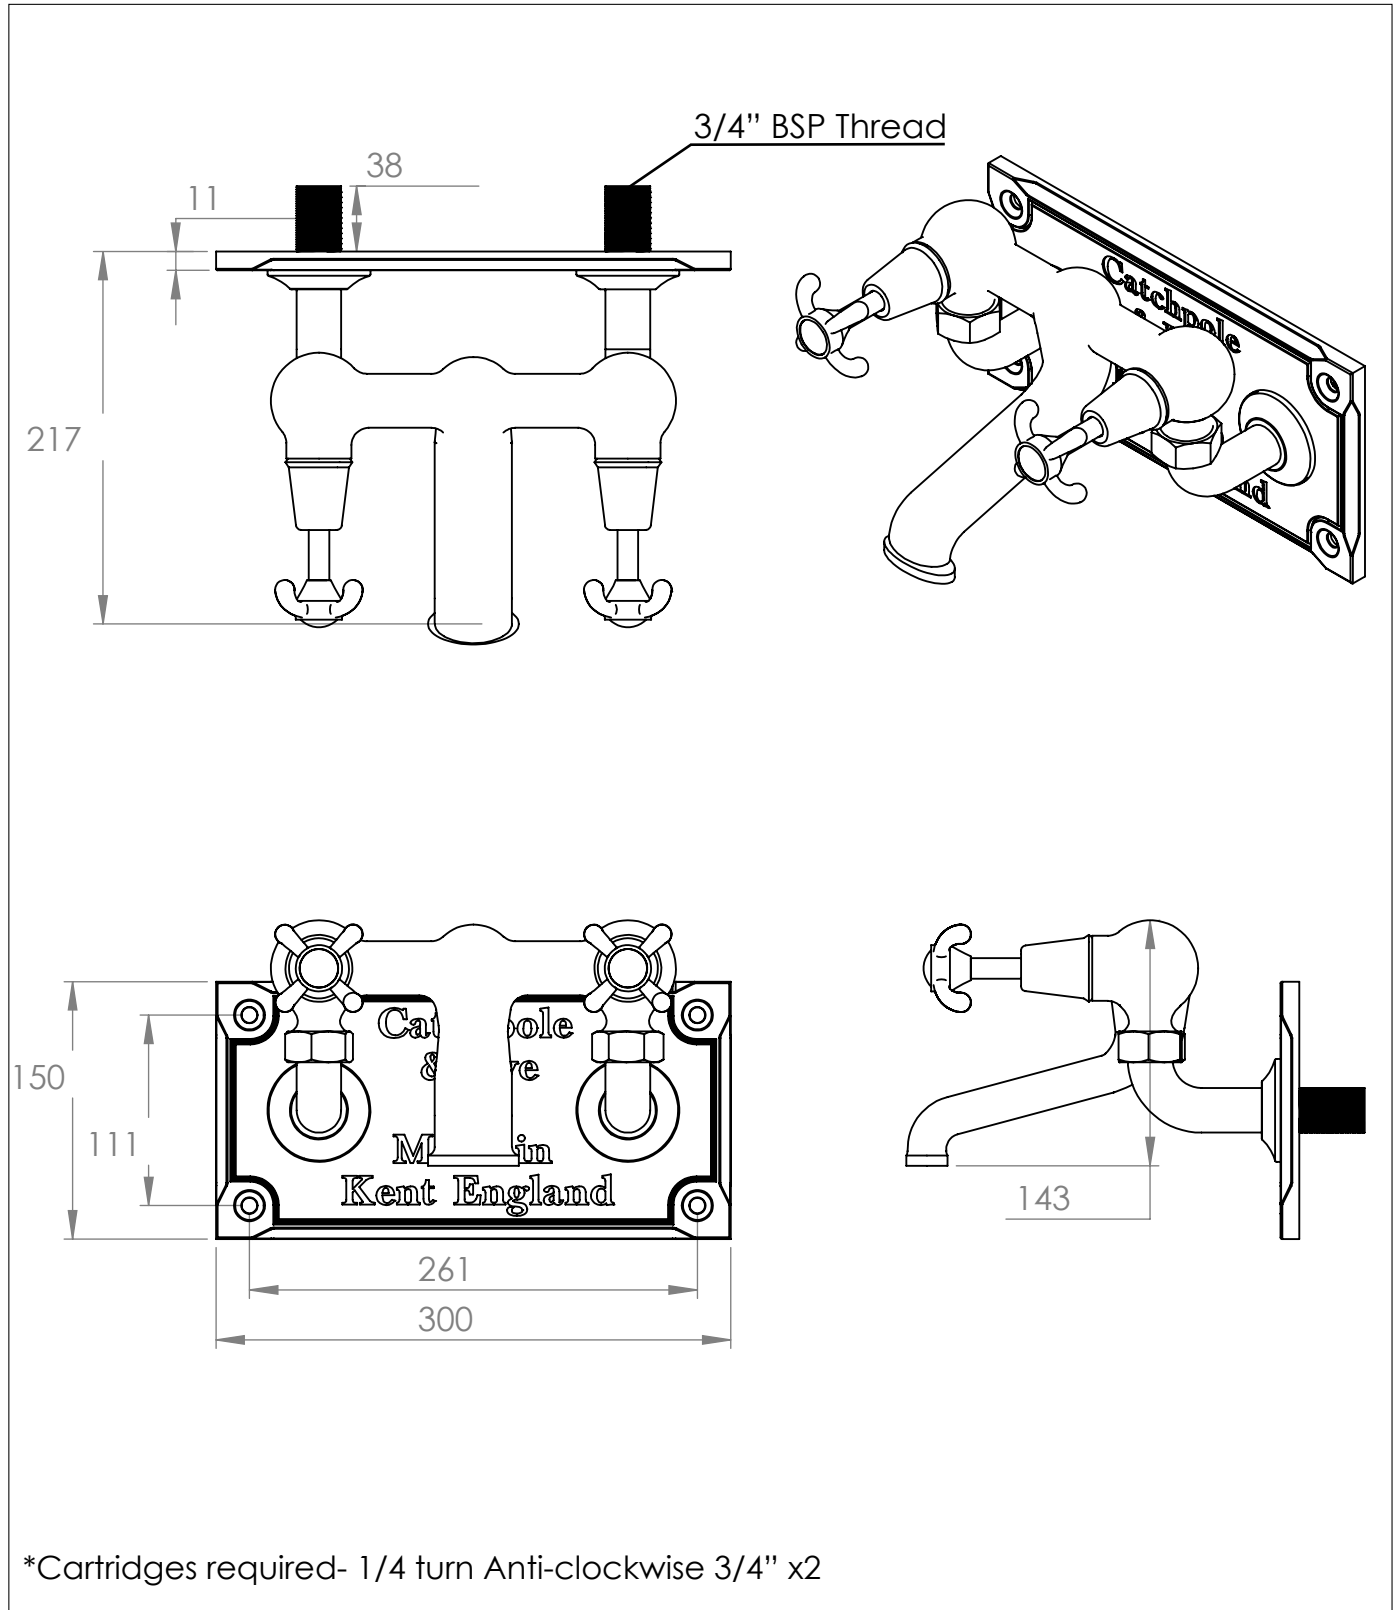

La Loire Wall Mounted Bathtub Filler

DIMENSIONS (mm)

PLEASE NOTE: Whilst every effort is made to ensure the accuracy of these specification sheets, they are subject to change without notice as part of the company's ongoing product development process.