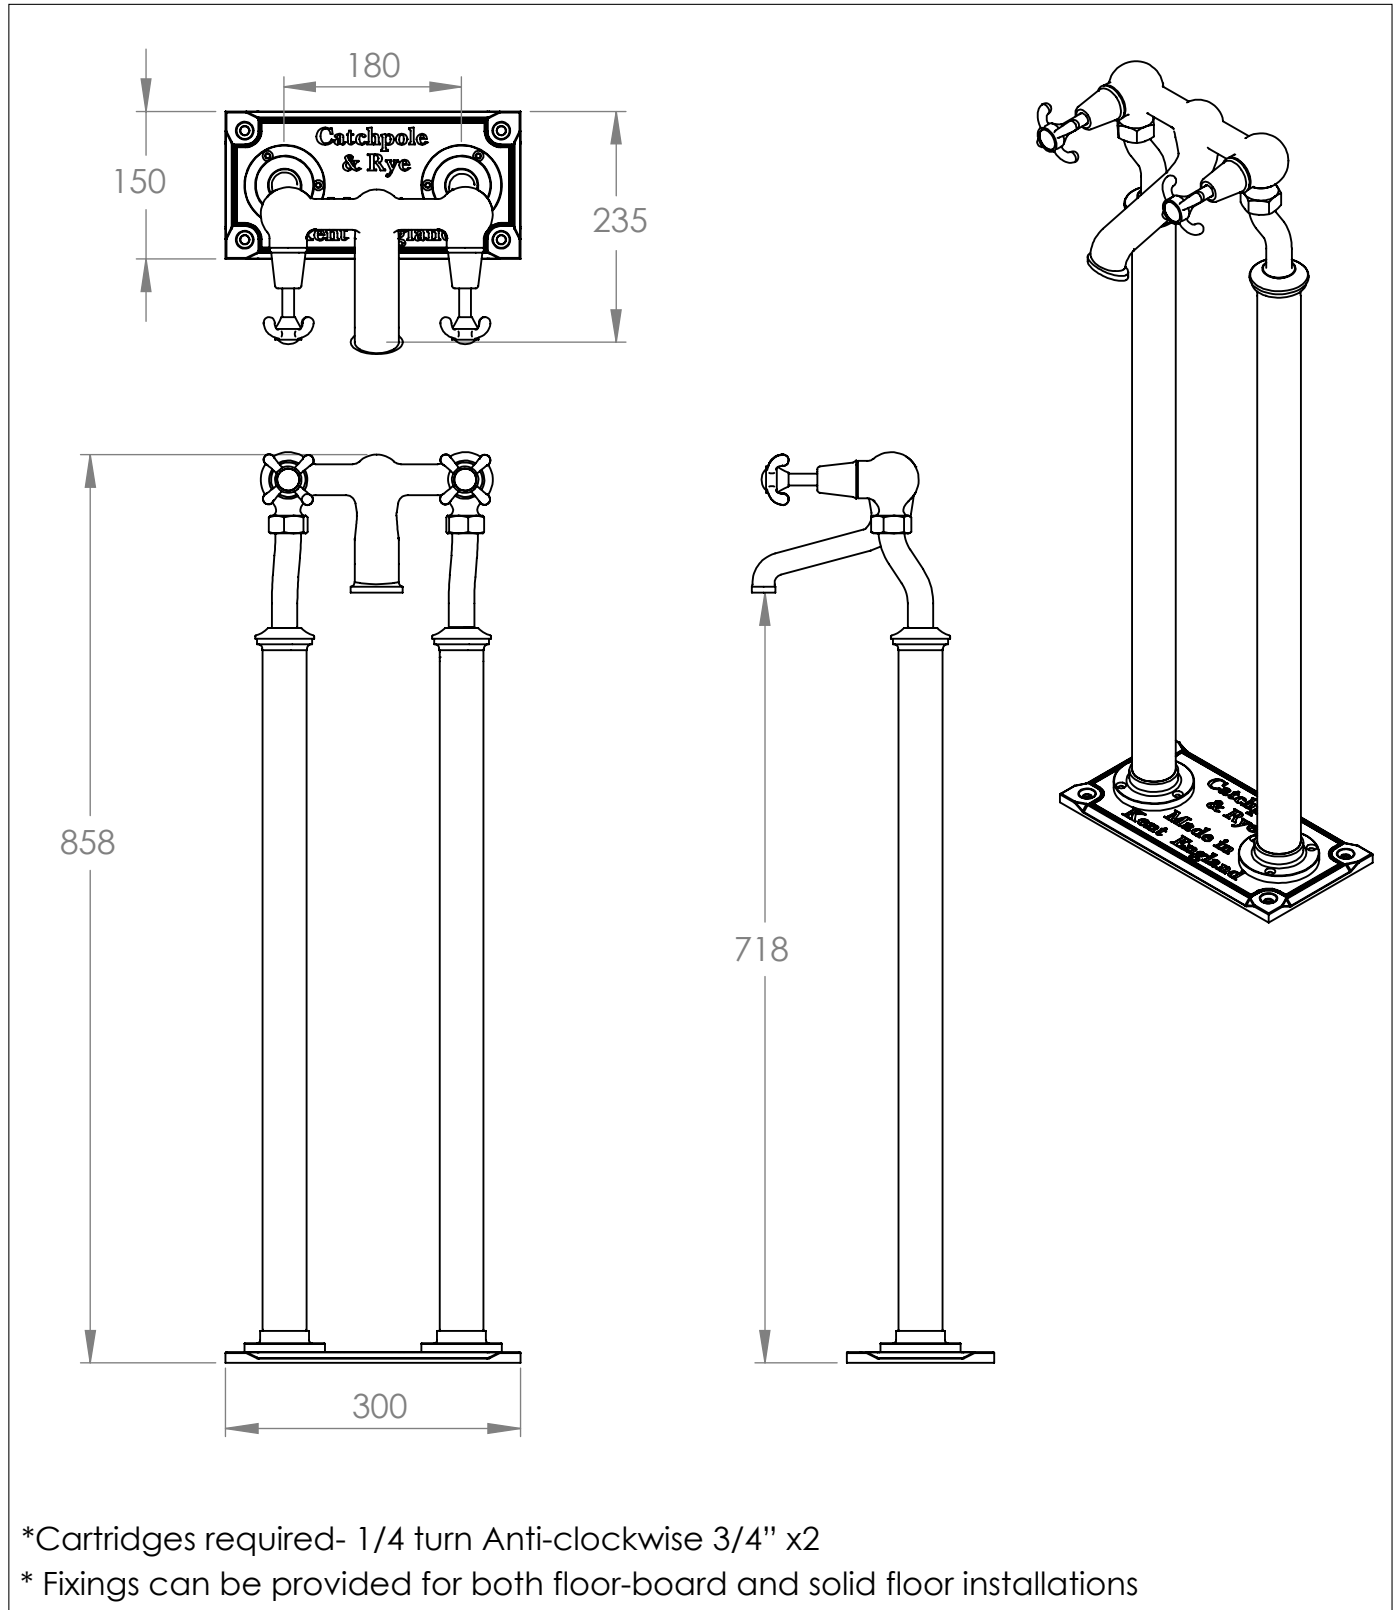

La Loire Bathtub Filler on Standpipes

DIMENSIONS (mm)

PLEASE NOTE: Whilst every effort is made to ensure the accuracy of these specification sheets, they are subject to change without notice as part of the company's ongoing product development process.