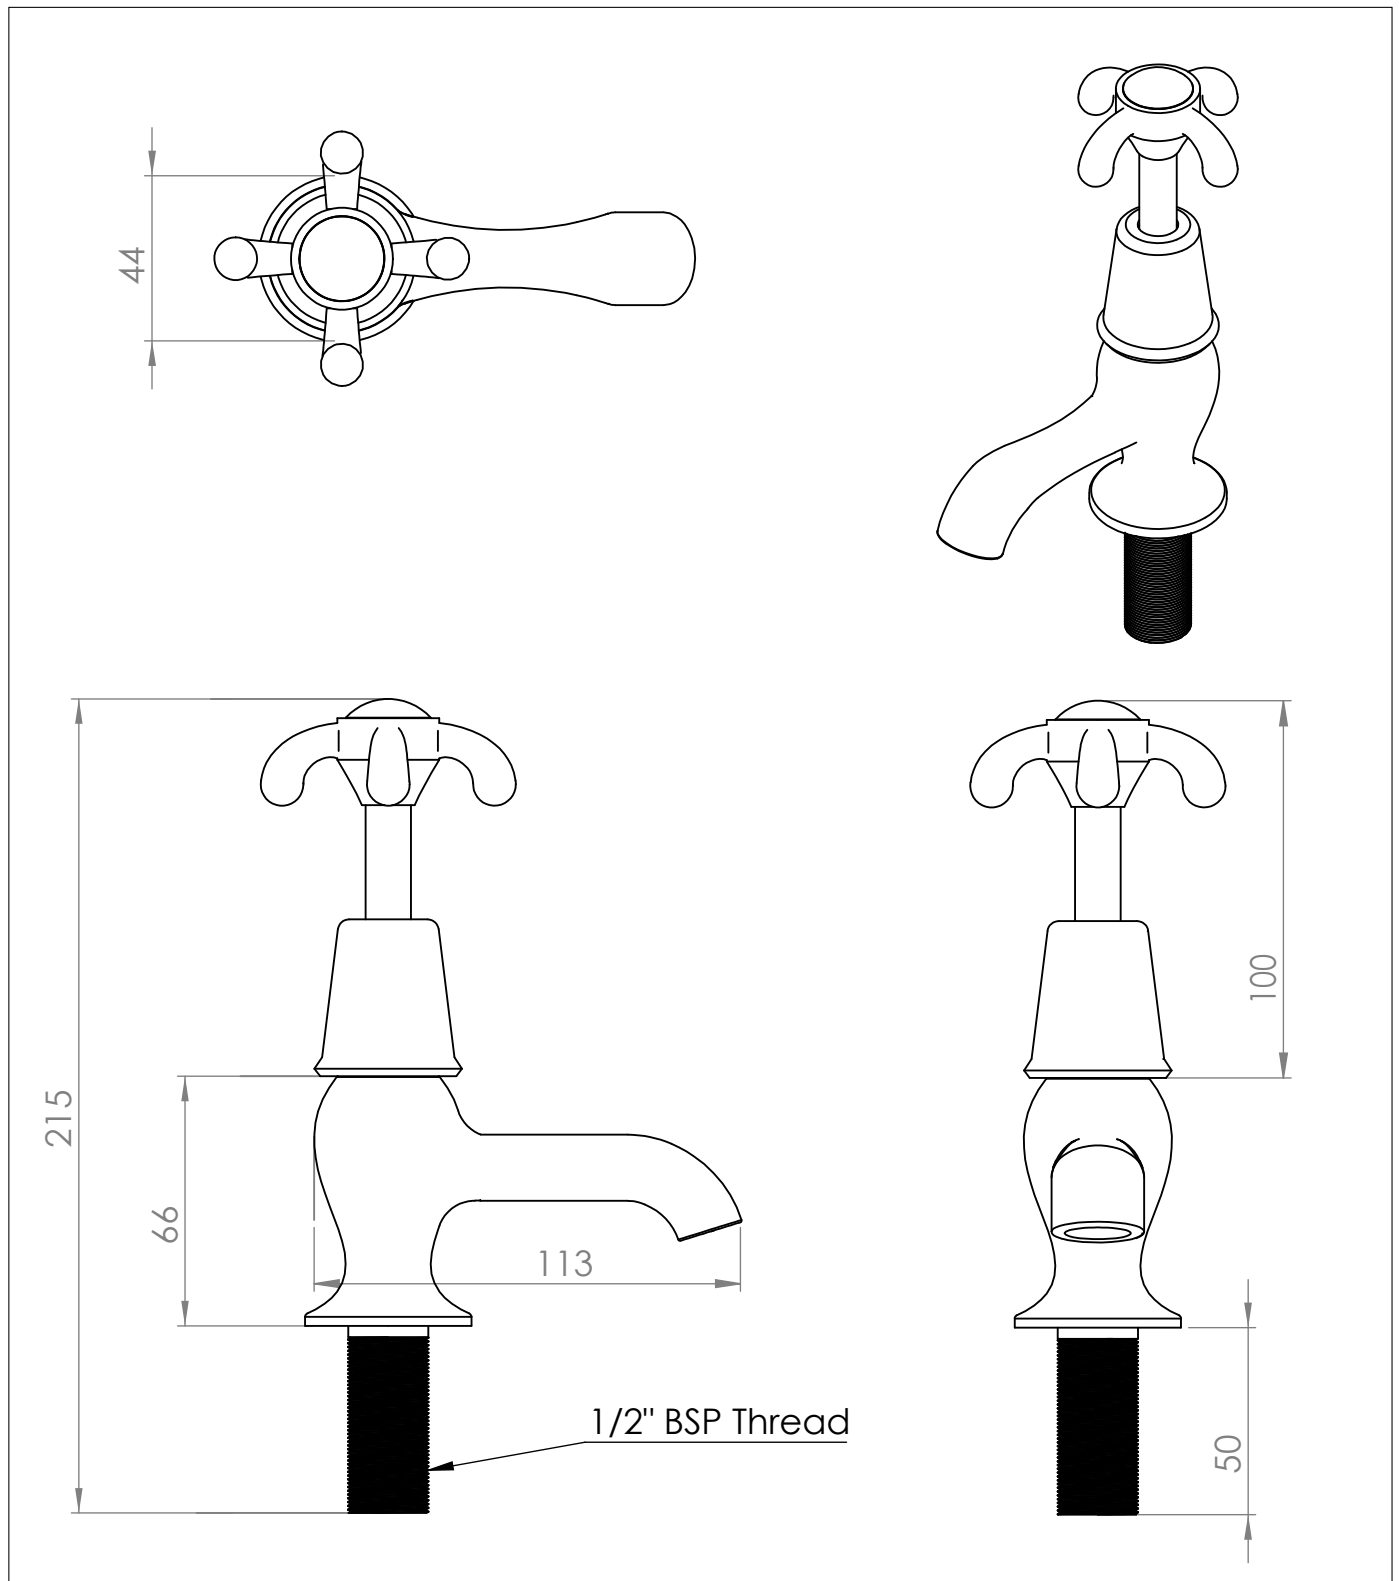

# La Loire Basin Pillar Tap

DIMENSIONS (mm)

PLEASE NOTE: Whilst every effort is made to ensure the accuracy of these specification sheets, they are subject to change without notice as part of the company's ongoing product development process.