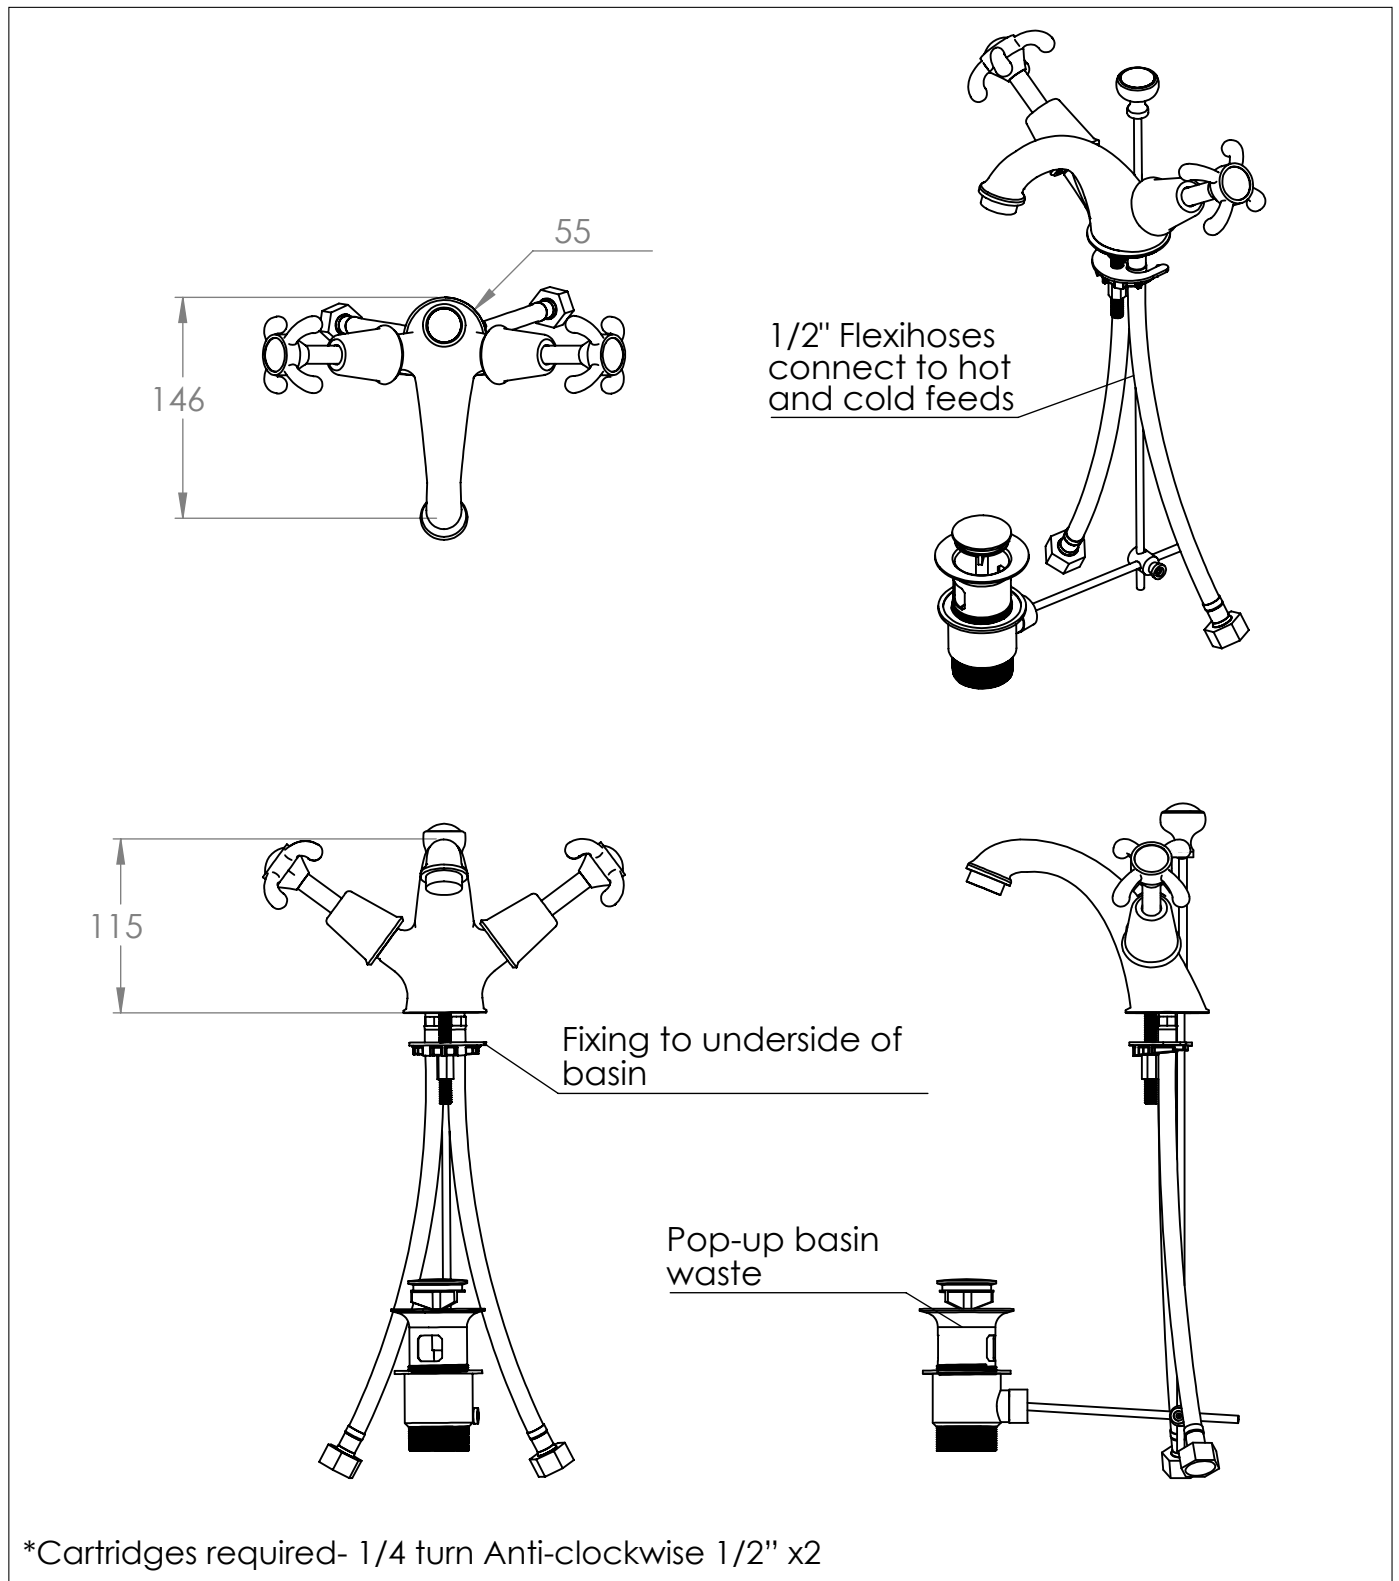

La Loire Basin Monobloc

DIMENSIONS (mm)

PLEASE NOTE: Whilst every effort is made to ensure the accuracy of these specification sheets, they are subject to change without notice as part of the company's ongoing product development process.